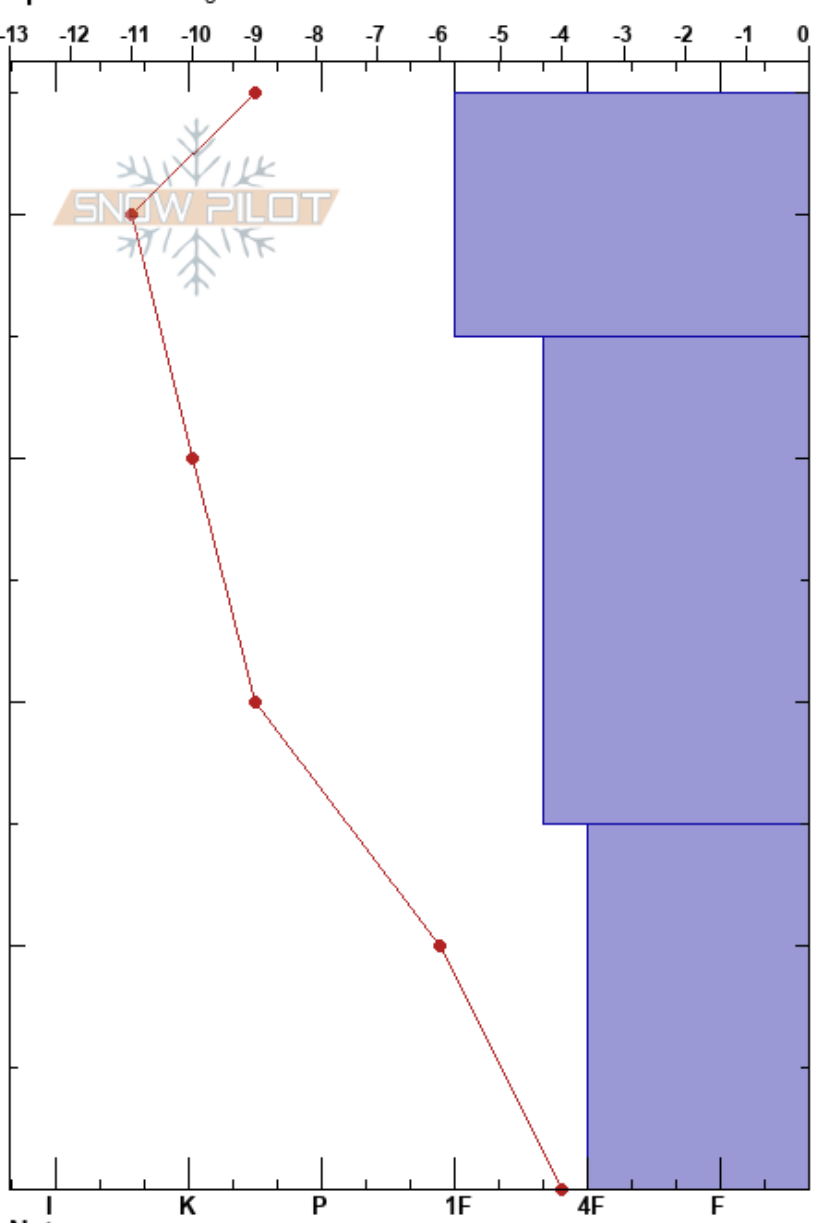

Montezuma Right  
 San Juan Range  
 CO  
 Elevation: 11600 ft  
 Aspect: 0°  
 Specifics: Pit dug in a Ski Area

Travis Lavery  
 11/15/2020 - 11:00am  
 Co-ord:  
 Slope Angle:  
 Wind Loading: no

Stability:  
 Air Temperature: -4°C  
 Sky Cover: CLR  
 Precipitation: NO  
 Wind: SW Moderate  
 HS: 45  
 PF: 45  
 PS: 5  
 15-0cm: Problematic layer

Form	Crystal		$\rho$ kg/m <sup>3</sup>	Stability tests & Layer comments
	Size	Moisture		
/	0.3			
/	0.3			
⊖	0.5			← ECTN21 @15cm

Notes: