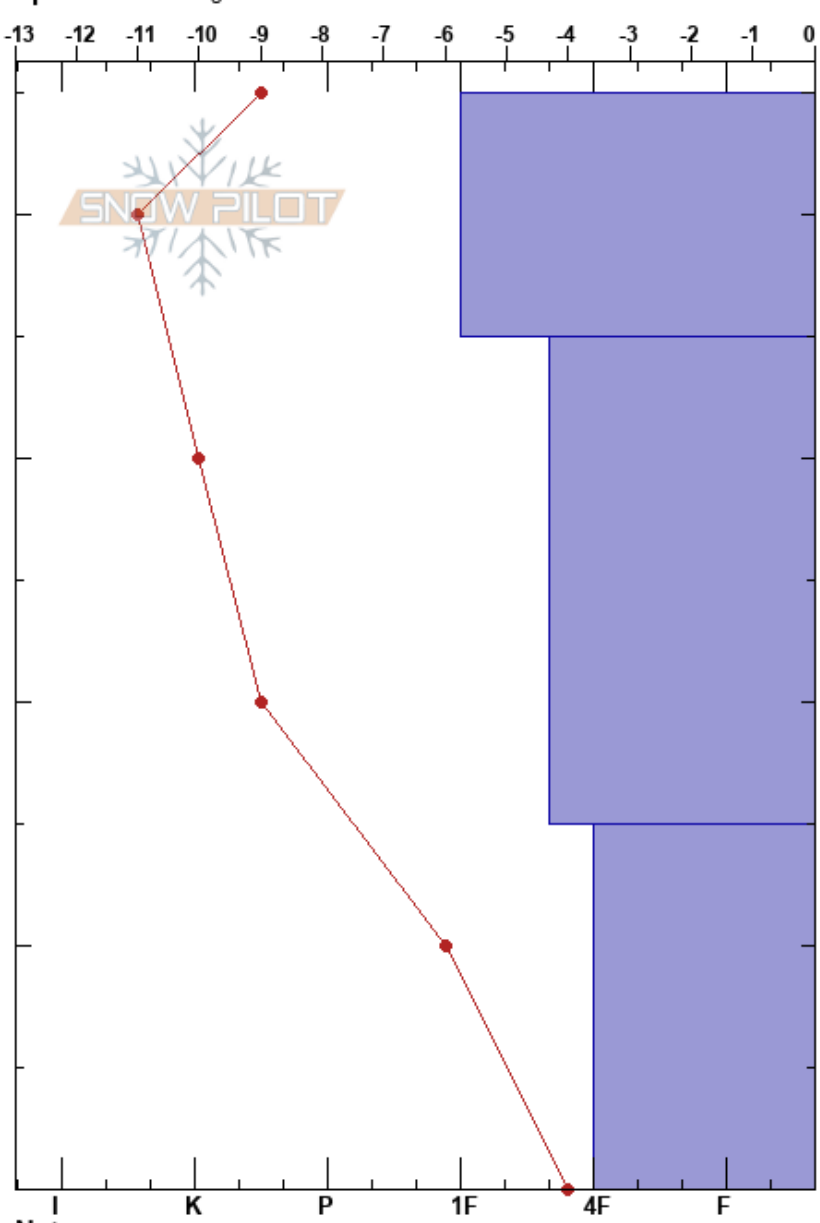

Montezuma Right  
 San Juan Range  
 CO  
 Elevation: 11600 ft  
 Aspect: 0°  
 Specifics: Pit dug in a Ski Area

Travis Lavery  
 11/15/2020 - 11:00am  
 Co-ord:  
 Slope Angle:  
 Wind Loading: no

Stability:  
 Air Temperature: -4°C  
 Sky Cover: CLR  
 Precipitation: NO  
 Wind: SW Moderate  
 HS: 45  
 PF: 45  
 PS: 5  
 15-0cm: Problematic layer

Form	Crystal		Moisture	$\rho$ kg/m <sup>3</sup>	Stability tests & Layer comments
	Size				
/	0.3				
/	0.3				
⊖	0.5				← ECTN21 @15cm

Notes: