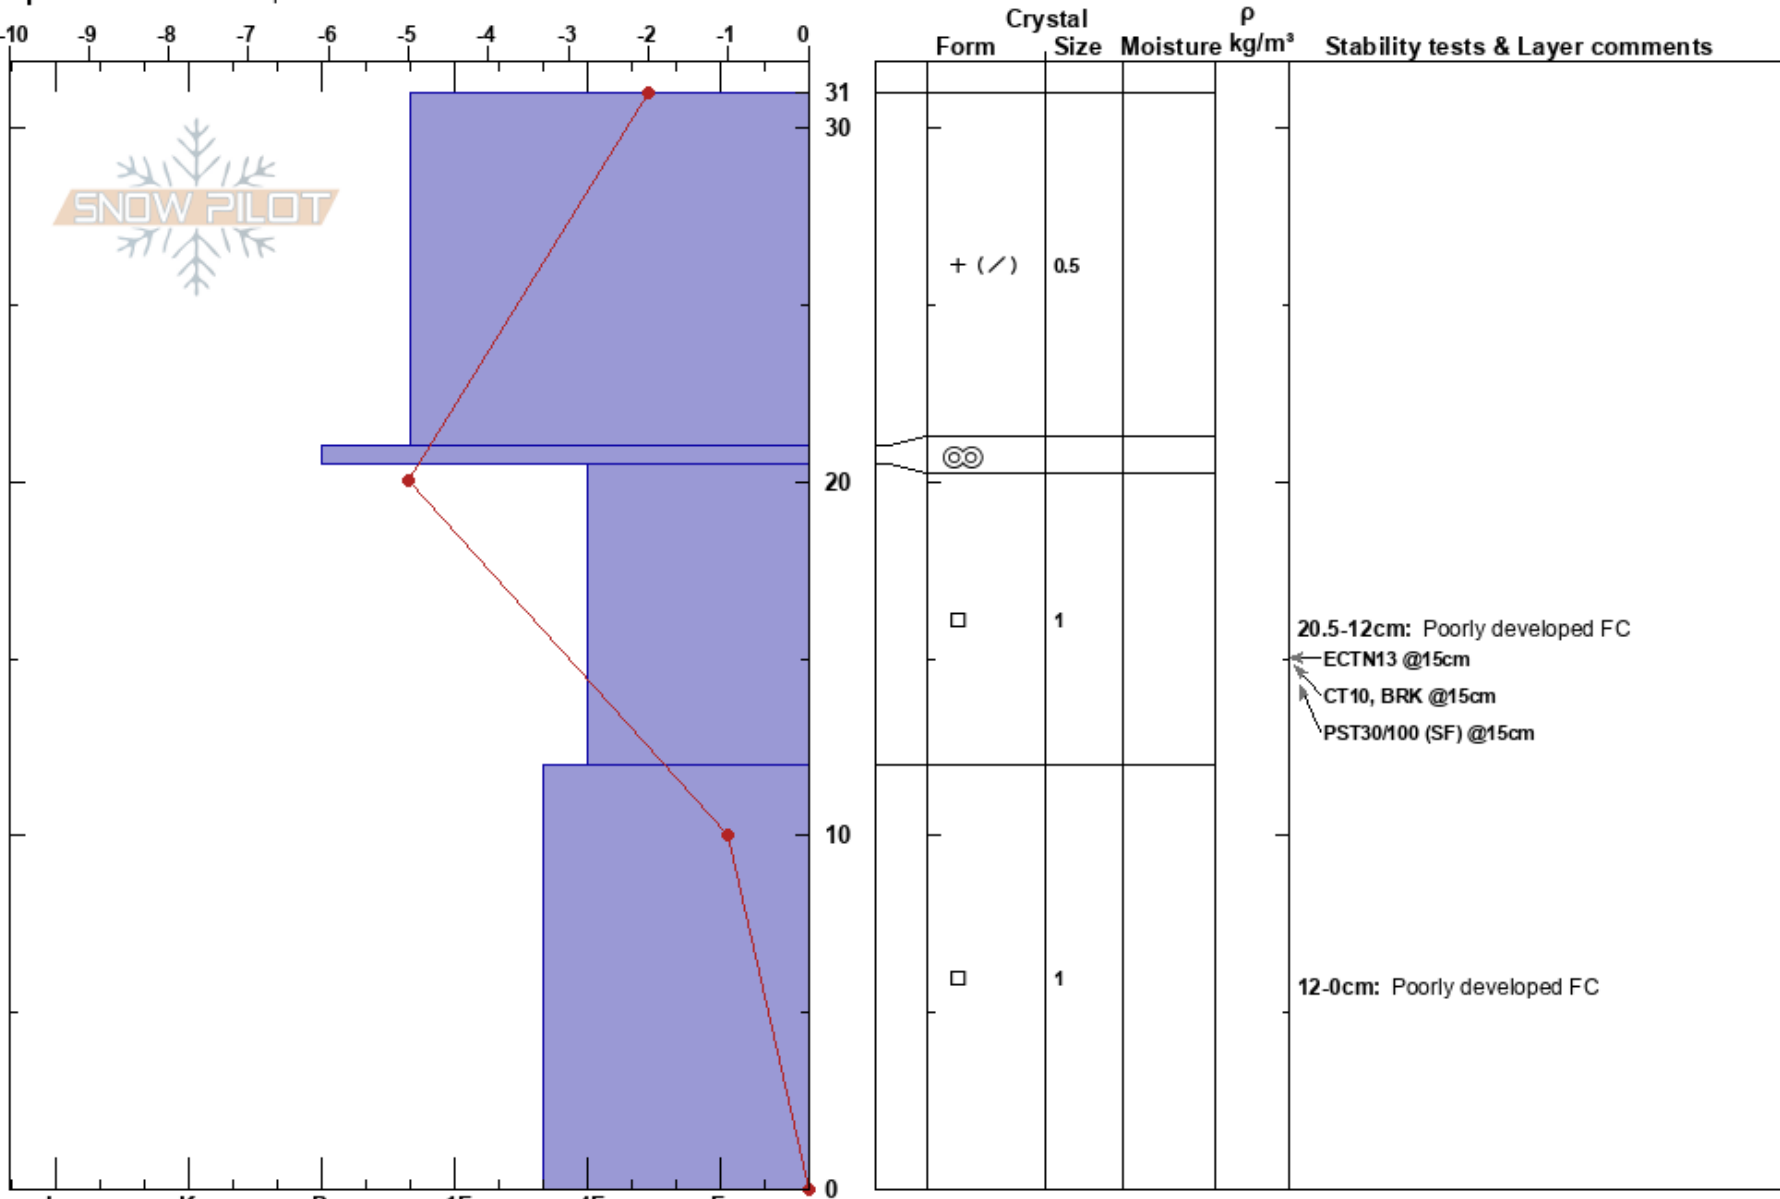

Becker Ridge S side  
 Central Sierra  
 CA  
**Elevation:** 7793 ft  
**Aspect:** 164°  
**Specifics:** We skied slope

Brandon Schwartz  
 11/14/2020 - 10:45am  
**Co-ord:** 38.83110N, -120.04576W  
**Slope Angle:** 10°  
**Wind Loading:** no

**Stability:** Good  
**Air Temperature:** 3°C  
**Sky Cover:** CLR  
**Precipitation:** NO  
**Wind:** Calm

**HS:** 31  
**PF:** 25  
**PS:** 4  
**Layer Notes:**  
 20.5-12cm: Poorly developed FC  
 20.5-12cm: Problematic layer  
 12-0cm: Poorly developed FC

**Notes:** Pit dug in large open area below treeline with near full shade due to seasonally low sun angle.