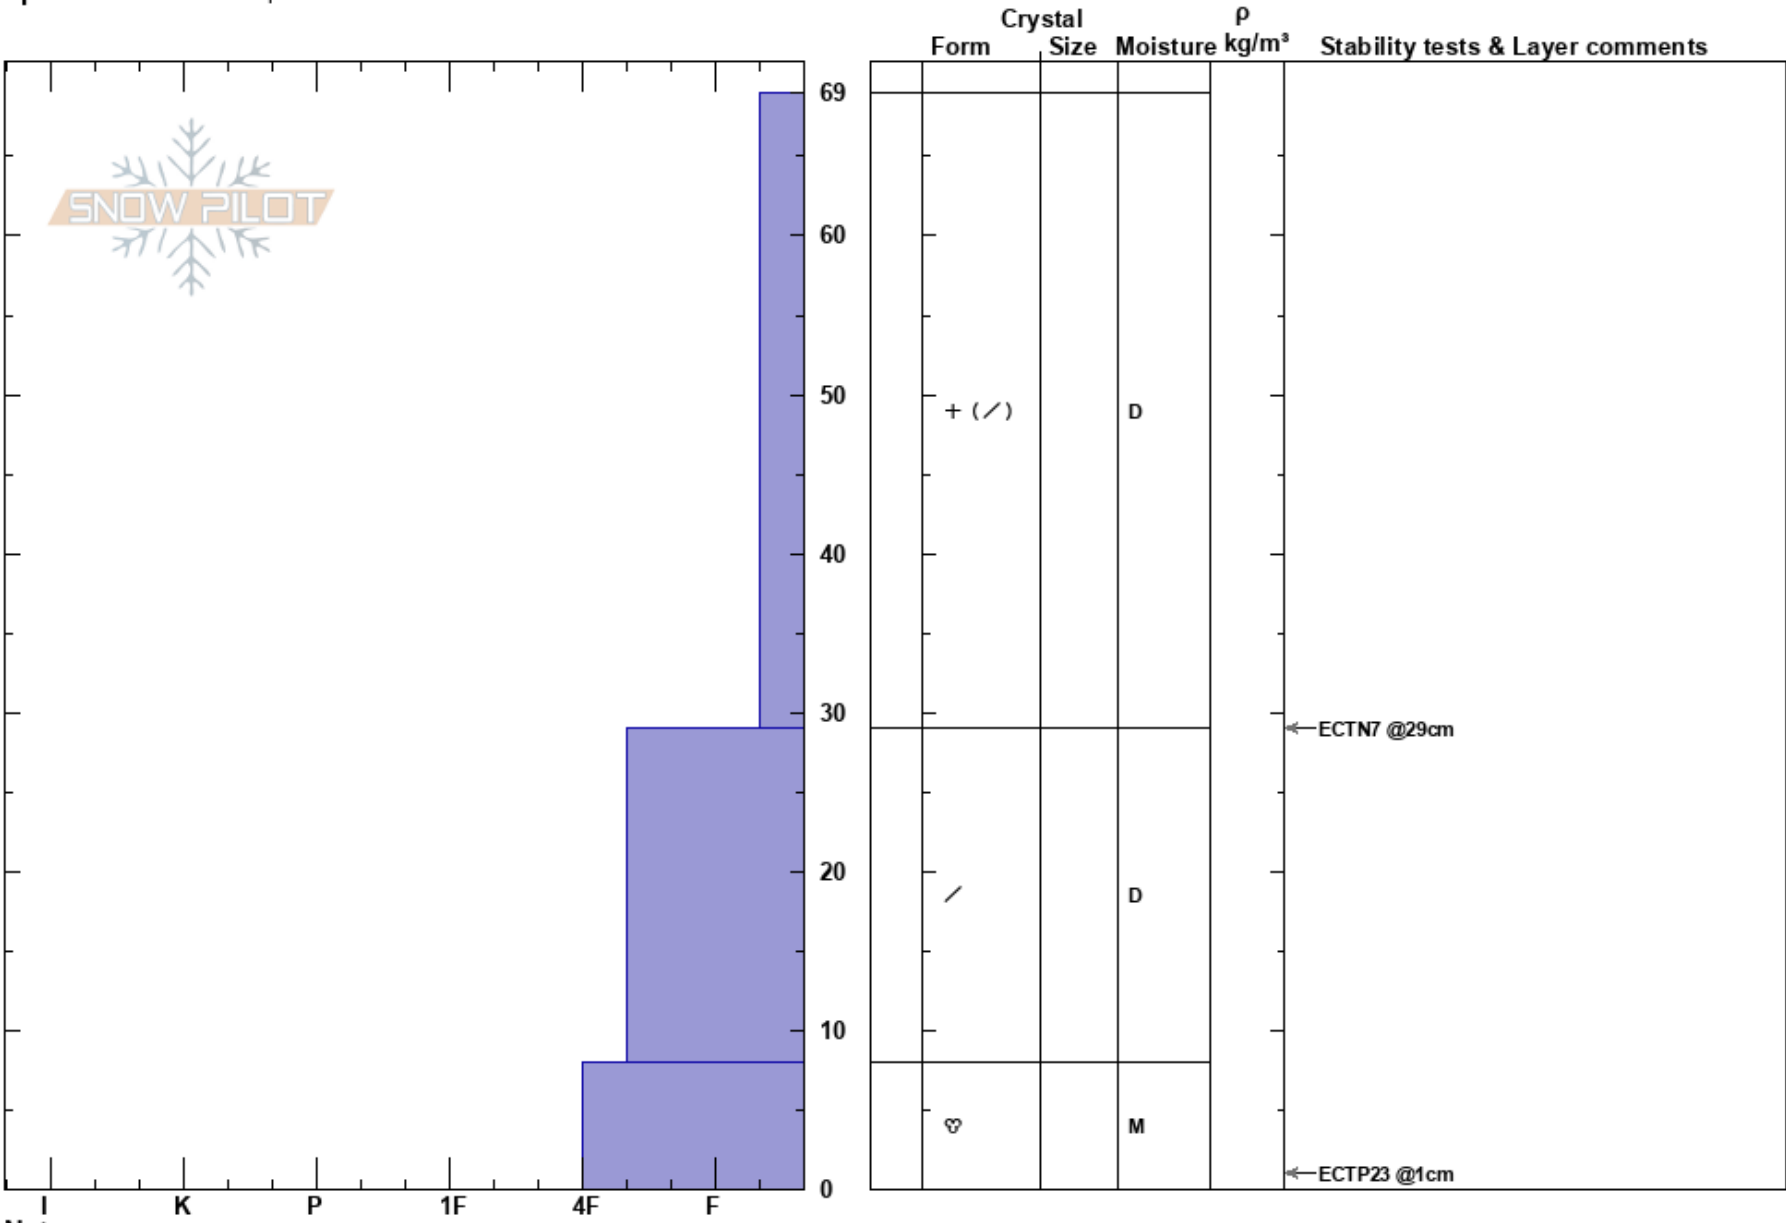

Great Northern 1
 Flathead Range
 MT
Elevation: 6295 ft
Aspect: 209°
Specifics: We skied slope

Clancy Nelson
 11/12/2020 - 9:30am
Co-ord: 48.34410N, -113.81880E
Slope Angle: 31°
Wind Loading:

Stability:
Air Temperature:
Sky Cover: X
Precipitation: S-1
Wind: Calm

HS: 69

Layer Notes:

Notes: