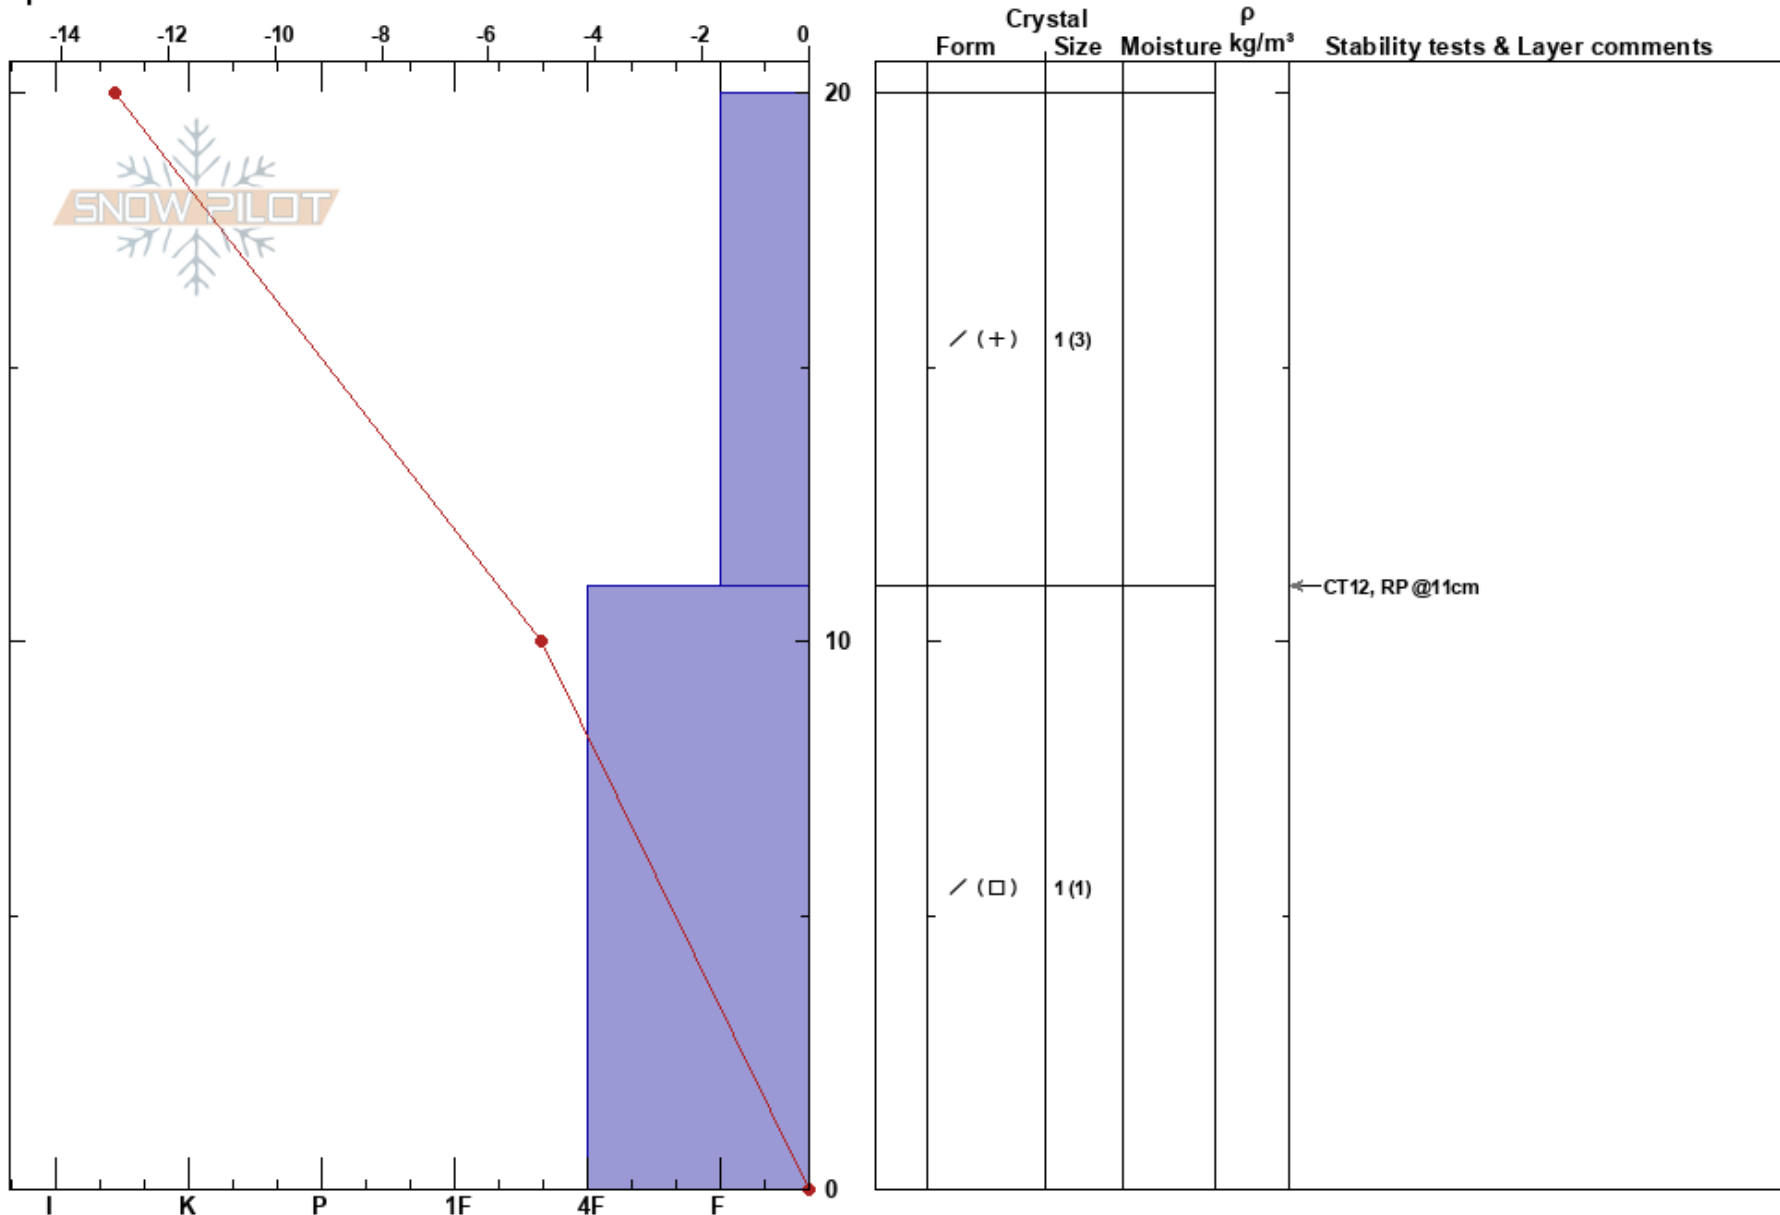

Far E Ridge Tamarack
 Carson Range
 NV
Elevation: 9144 ft
Aspect: 30°
Specifics:

Brandon Schwartz
 11/10/2020 - 11:10am
Co-ord: 39.31250N, -119.90947W
Slope Angle: 32°
Wind Loading: no

Stability: Very Good **HS:**20
Air Temperature: 1°C **PF:** 20
Sky Cover: CLR
Precipitation: NO
Wind: N Light Breeze

Layer Notes:

Notes: Early season pit dug at treeline.