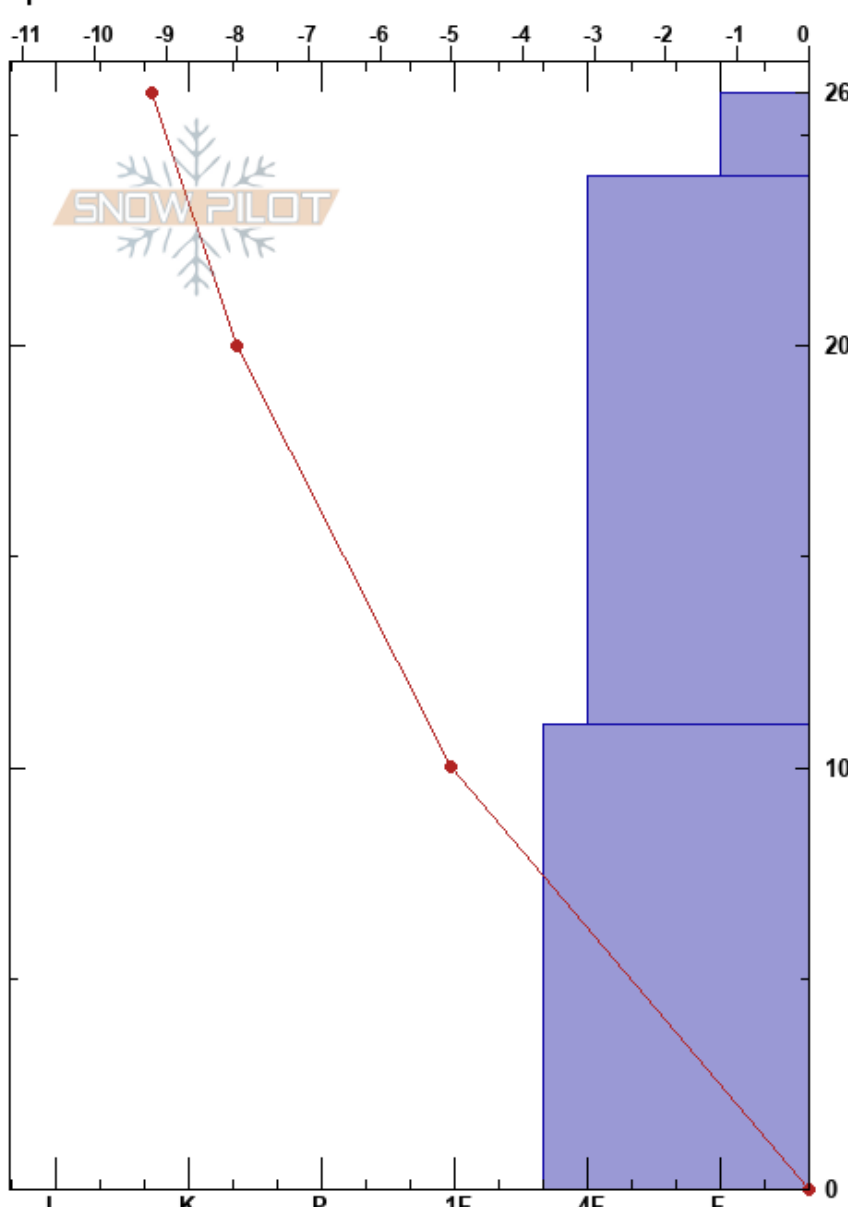

Wildflower Ridge
 Central Sierra
 CA
 Elevation: 7790 ft
 Aspect: 40°
 Specifics:

Brandon Schwartz
 11/09/2020 - 11:50am
 Co-ord: 39.30742N, -120.31859W
 Slope Angle: 30°
 Wind Loading: previous

Stability: Good
 Air Temperature: -1°C
 Sky Cover: CLR
 Precipitation: NO
 Wind: W Light Breeze

HS:26
 PF:20
 Layer Notes:

Form	Crystal Size	Moisture	ρ kg/m ³	Stability tests & Layer comments
∨	8			
/	0.5			
/ (⊗)	0.5 (5)			←CT7, RP@17cm On graupel.
/ (□)	0.5 (1)			

Notes: Start of season snowpit. New snowpack less than 36 hrs old. Very strong snow temp gradient but only minor signs of facet development thus far.