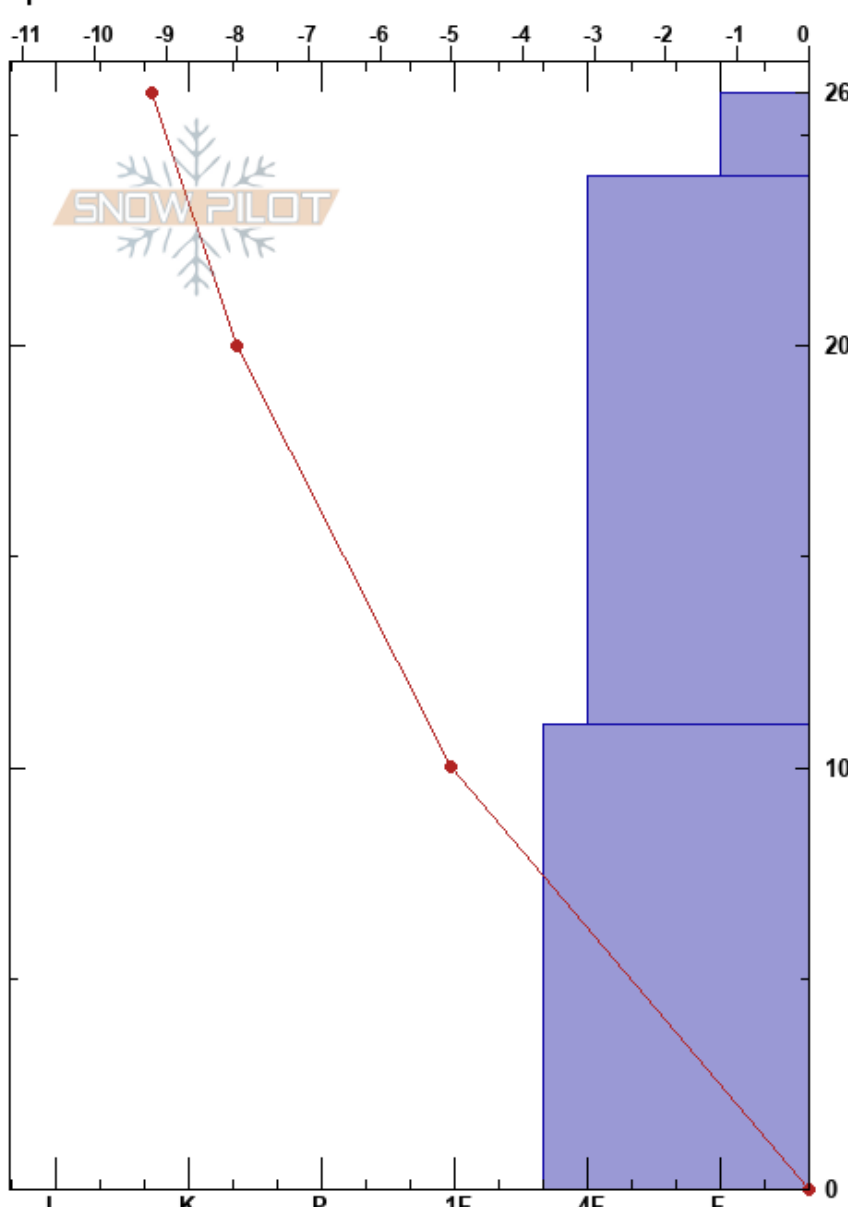

Wildflower Ridge  
 Central Sierra  
 CA  
 Elevation: 7790 ft  
 Aspect: 40°  
 Specifics:

Brandon Schwartz  
 11/09/2020 - 11:50am  
 Co-ord: 39.30742N, -120.31859W  
 Slope Angle: 30°  
 Wind Loading: previous

Stability: Good  
 Air Temperature: -1°C  
 Sky Cover: CLR  
 Precipitation: NO  
 Wind: W Light Breeze

HS:26  
 PF:20  
 Layer Notes:

Form	Crystal Size	Moisture	$\rho$ kg/m <sup>3</sup>	Stability tests & Layer comments
∨	8			
/	0.5			
/ (⊗)	0.5 (5)			←CT7, RP@17cm On graupel.
/ (□)	0.5 (1)			

Notes: Start of season snowpit. New snowpack less than 36 hrs old. Very strong snow temp gradient but only minor signs of facet development thus far.