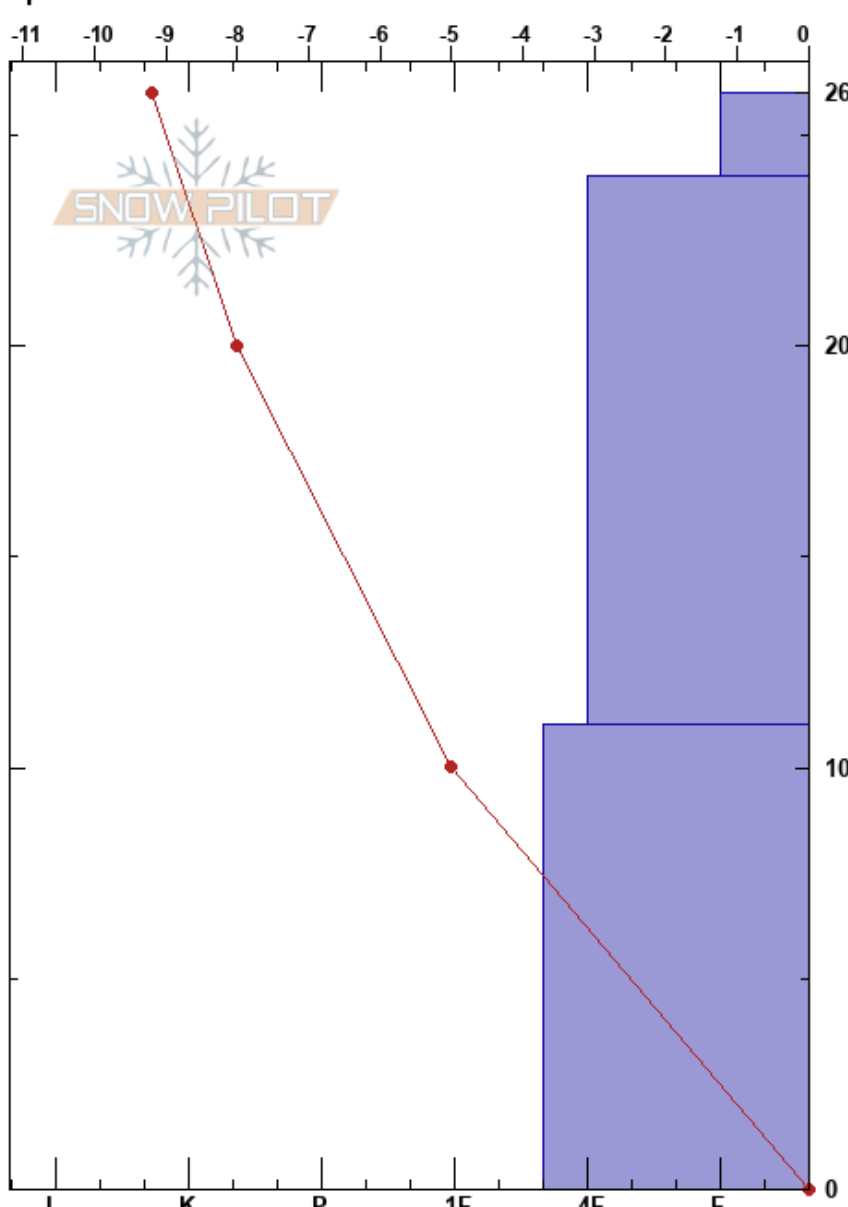

Wildflower Ridge
 Central Sierra
 CA
 Elevation: 7790 ft
 Aspect: 40°
 Specifics:

Brandon Schwartz
 11/09/2020 - 11:50am
 Co-ord: 39.30742N, -120.31859W
 Slope Angle: 30°
 Wind Loading: previous

Stability: Good
 Air Temperature: -1°C
 Sky Cover: CLR
 Precipitation: NO
 Wind: W Light Breeze

Layer Notes:

Form	Crystal Size	Moisture	ρ kg/m ³	Stability tests & Layer comments
∨	8			
/	0.5			
/ (⊗)	0.5 (5)			←CT7, RP @17cm On graupel.
/ (□)	0.5 (1)			

Notes: Start of season snowpit. New snowpack less than 36 hrs old. Very strong snow temp gradient but only minor signs of facet development thus far.