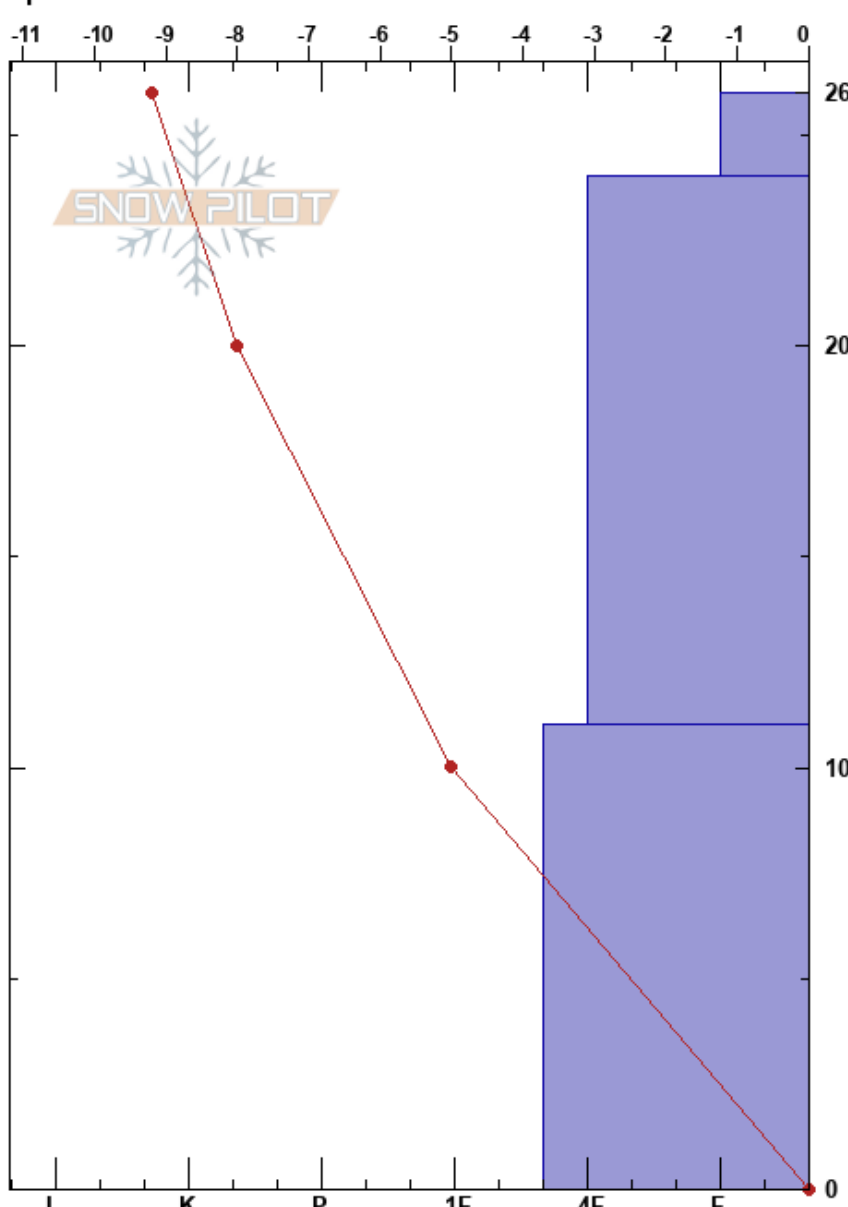

Wildflower Ridge
 Central Sierra
 CA
 Elevation: 7790 ft
 Aspect: 40°
 Specifics:

Brandon Schwartz
 11/09/2020 - 11:50am
 Co-ord: 39.30742N, -120.31859W
 Slope Angle: 30°
 Wind Loading: previous

Stability: Good
 Air Temperature: -1°C
 Sky Cover: CLR
 Precipitation: NO
 Wind: W Light Breeze

Layer Notes:

Form	Crystal		ρ kg/m ³	Stability tests & Layer comments
	Size	Moisture		
∨	8			
/	0.5			
/ (X)	0.5 (5)			←CT7, RP@17cm On graupel.
/ (□)	0.5 (1)			

Notes: Start of season snowpit. New snowpack less than 36 hrs old. Very strong snow temp gradient but only minor signs of facet development thus far.