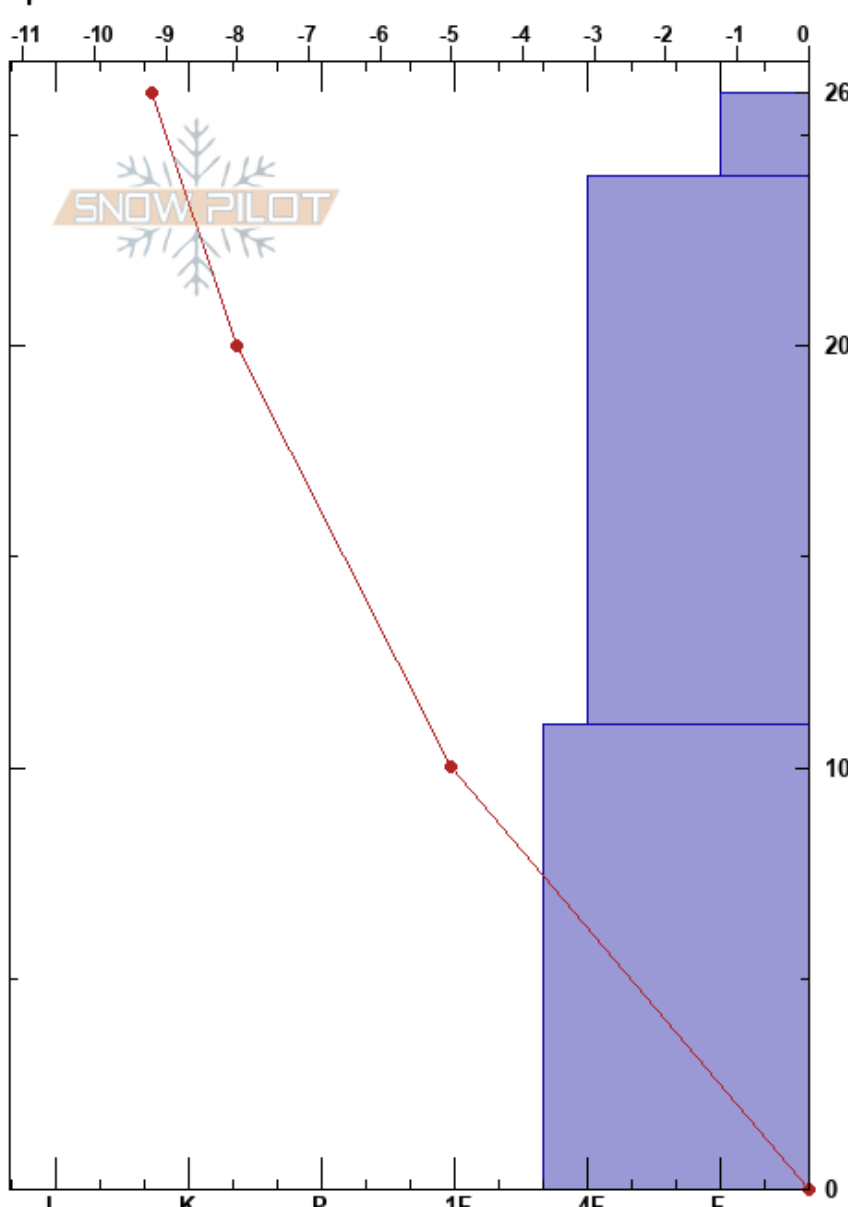

Wildflower Ridge
 Central Sierra
 CA
 Elevation: 7790 ft
 Aspect: 40°
 Specifics:

Brandon Schwartz
 11/09/2020 - 11:50am
 Co-ord: 39.30742N, -120.31859W
 Slope Angle: 30°
 Wind Loading: previous

Stability: Good
 Air Temperature: -1°C
 Sky Cover: CLR
 Precipitation: NO
 Wind: W Light Breeze

Layer Notes:

Form	Crystal Size	Moisture	ρ kg/m ³	Stability tests & Layer comments
∨	8			
/	0.5			
/ (⊗)	0.5 (5)			←CT7, RP@17cm On graupel.
/ (□)	0.5 (1)			

Notes: Start of season snowpit. New snowpack less than 36 hrs old. Very strong snow temp gradient but only minor signs of facet development thus far.