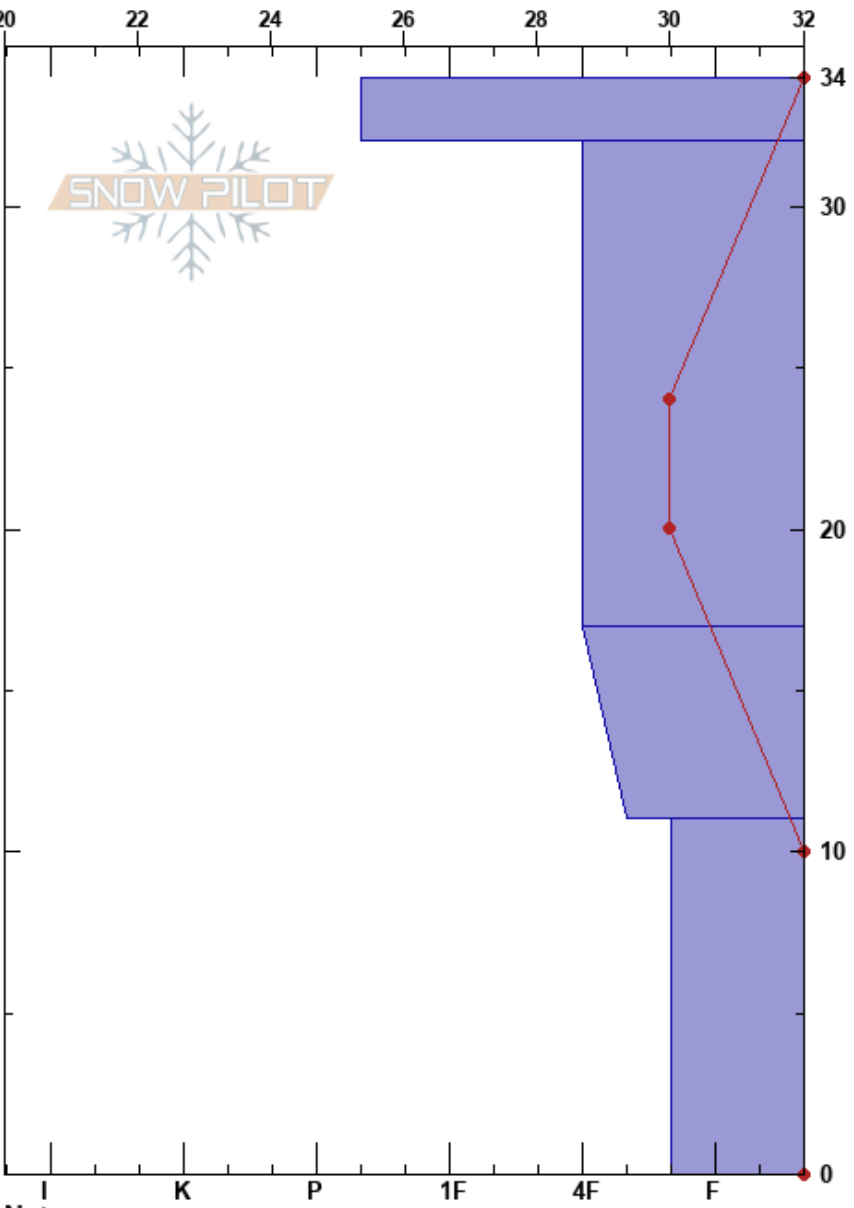

Longhorn Startzone
Sangre de Cristo Range
NM

Ieland thompson
11/07/2020 - 1:45pm
Co-ord: 36.58253N, -105.45200W
Slope Angle: 33°
Aspect: E
Wind Loading: previous

Stability: **HS:34**
Air Temperature: 32°F **PF: 34** 34-32cm: Problematic layer
Sky Cover: OVC **PS: 10**
Precipitation: S-1
Wind: Calm

Specifics: Pit dug in a Ski Area; Pit is representative of backcountry

Form	Crystal		ρ kg/m ³	Stability tests & Layer comments
	Size	Moisture		
⊙	1	M		← CT17, RP @32cm ← PST30/100 (SF) @32cm
⊖	1	M		
⊖	1.5	M		
⊖	2	M		
				← ECTX