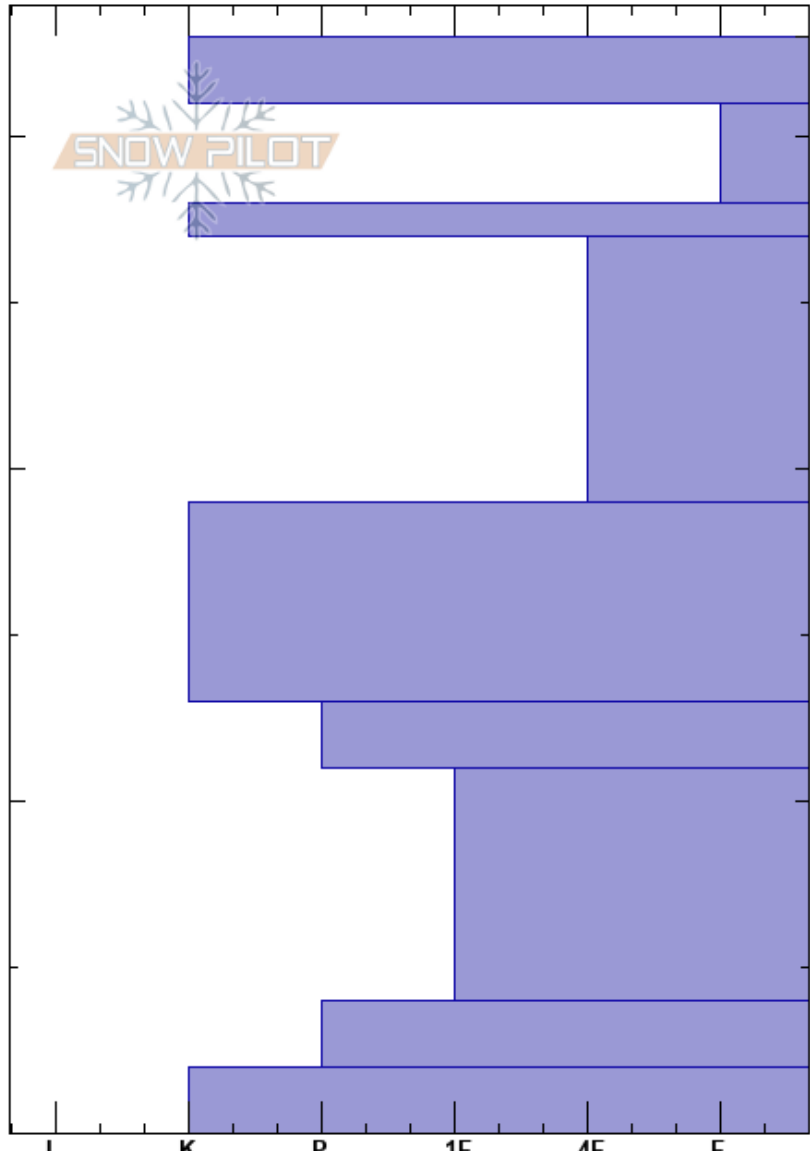

E9810-2  
Yellowstone Caldera  
WY  
Elevation: 7480 ft  
Aspect: 168°  
Specifics: Pit is representative of backcountry

Rose Jaffe  
12/17/1998 - 2:30pm  
Co-ord: 12T 516700E 4930870N  
Slope Angle: 20°  
Wind Loading:

Stability:  
Air Temperature: 31°F  
Sky Cover: OVC  
Precipitation: S-1  
Wind: Light Breeze

HS:33  
Layer Notes:  
19-13cm: Problematic layer

Crystal			$\rho$ kg/m <sup>3</sup>	Stability tests & Layer comments
Form	Size	Moisture		