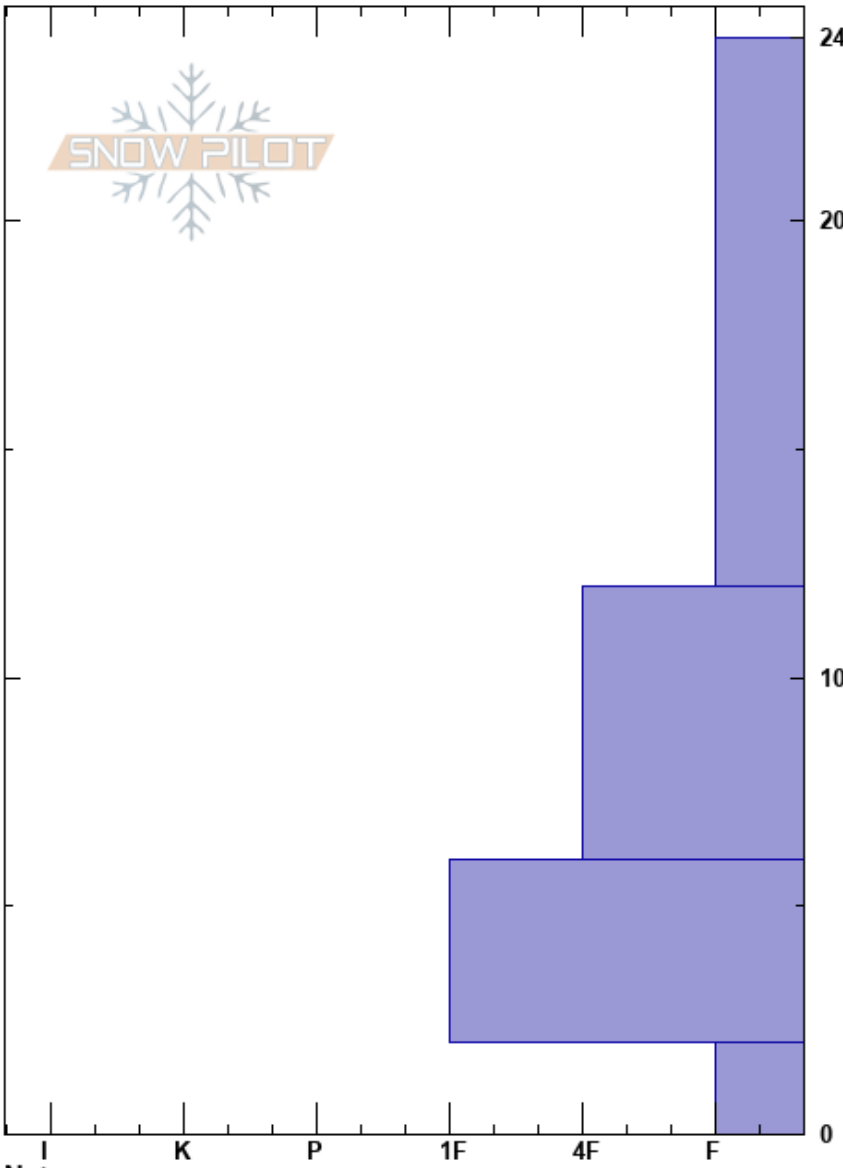

Nelchina AAS Online  
 Chugach Range  
 AK  
 Elevation: 4515 ft  
 Aspect: NE  
 Specifics:

Eeva Latosuo  
 02/20/2016 - 1:00pm  
 Co-ord: 06V 498985W 6837119N  
 Slope Angle: 20°  
 Wind Loading: previous

Stability:  
 Air Temperature: 0°F  
 Sky Cover: CLR  
 Precipitation: NO  
 Wind: SW Light Breeze

HS:24  
 Layer Notes:  
 24-12in: Problematic layer

Crystal Form	Crystal Size	Moisture	$\rho$ kg/m <sup>3</sup>	Stability tests & Layer comments
	+			
	/			
	•			
	^			