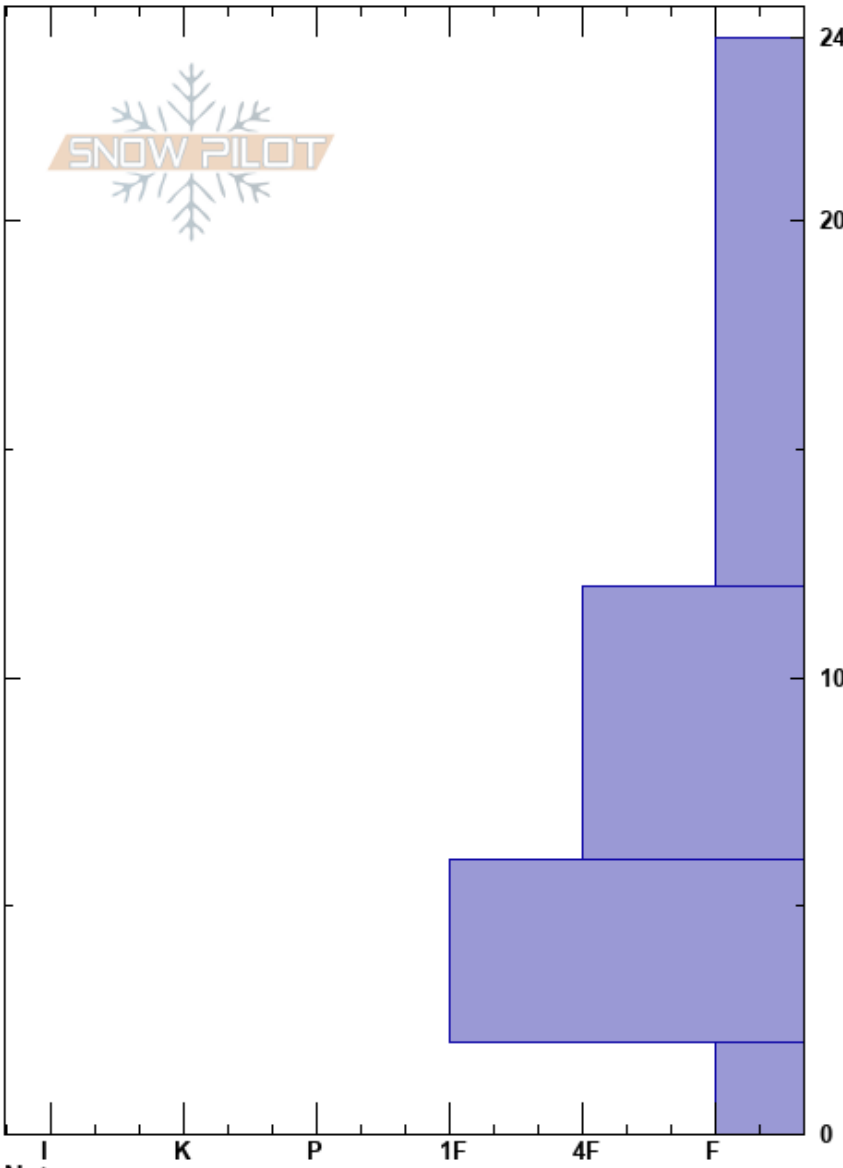

Nelchina AAS Online
 Chugach Range
 AK
 Elevation: 4515 ft
 Aspect: NE
 Specifics:

Eeva Latosuo
 02/20/2016 - 1:00pm
 Co-ord: 06V 498985W 6837119N
 Slope Angle: 20°
 Wind Loading: previous

Stability:
 Air Temperature: 0°F
 Sky Cover: CLR
 Precipitation: NO
 Wind: SW Light Breeze

HS:24
 Layer Notes:
 24-12in: Problematic layer

Crystal Form	Crystal Size	Moisture	ρ kg/m ³	Stability tests & Layer comments
+				
/				
•				
^				

Notes: