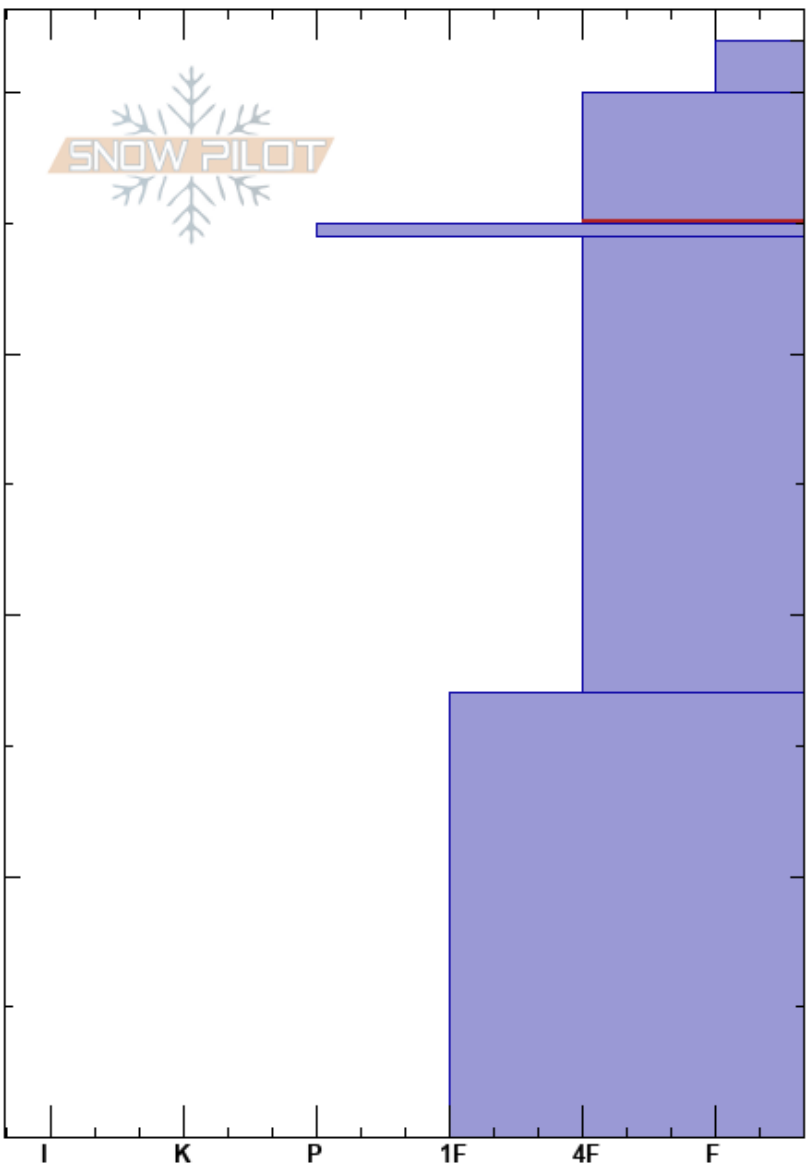

Raven AAS Online  
 Chugach Range  
 AK  
 Elevation: 5571 ft  
 Aspect: SE  
 Specifics:

Eeva Latosuo  
 02/11/2017 - 10:30am  
 Co-ord: 06V 389268W 6771602N  
 Slope Angle: 14°  
 Wind Loading: yes

Stability:  
 Air Temperature: 15°F  
 Sky Cover: FEW  
 Precipitation: NO  
 Wind: NE Moderate

HS:42  
 Layer Notes:  
 40-35in: Problematic layer

Crystal Form	Crystal Size	Moisture	$\rho$ kg/m <sup>3</sup>	Stability tests & Layer comments
+				
•				
-				← ECTN15 @35in
/				
•				

Notes: