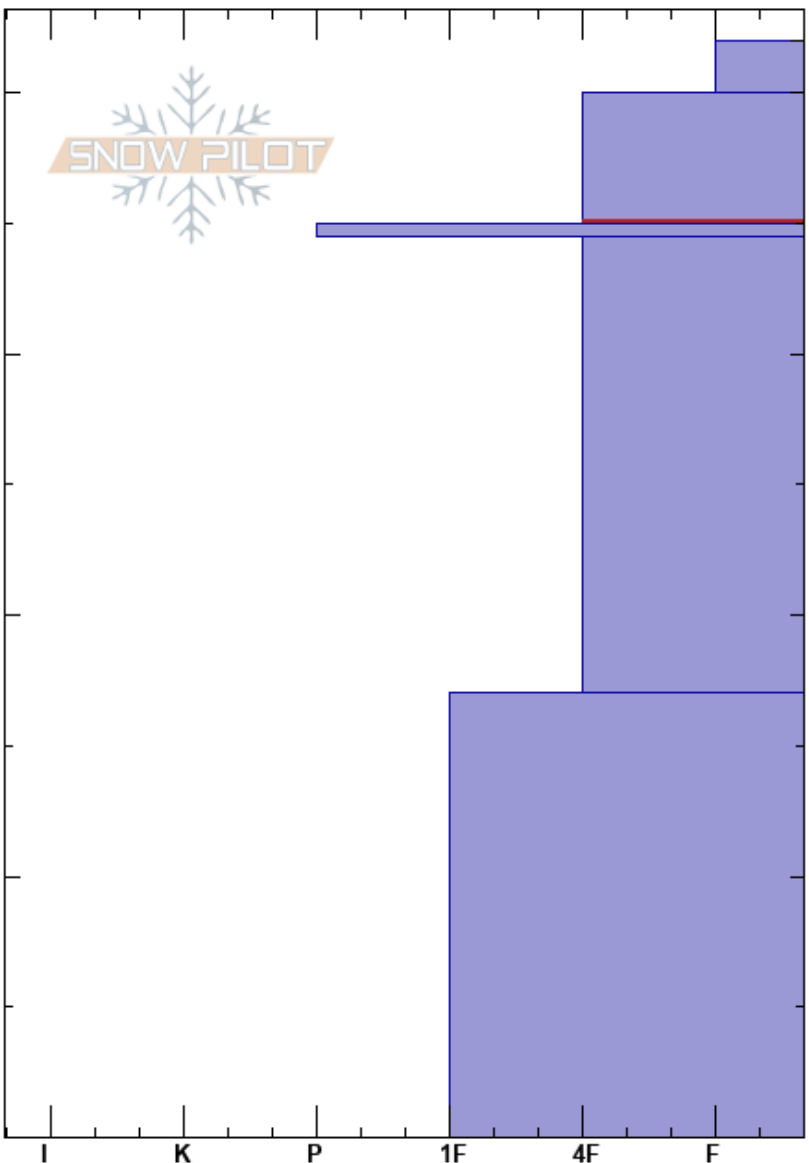

Raven AAS Online
 Chugach Range
 AK
 Elevation: 5571 ft
 Aspect: SE
 Specifics:

Eeva Latosuo
 02/11/2017 - 10:30am
 Co-ord: 06V 389268W 6771602N
 Slope Angle: 14°
 Wind Loading: yes

Stability:
 Air Temperature: 15°F
 Sky Cover: FEW
 Precipitation: NO
 Wind: NE Moderate

HS:42
 Layer Notes:
 40-35in: Problematic layer

Crystal Form	Crystal Size	Moisture	ρ kg/m ³	Stability tests & Layer comments
+				
•				
-				← ECTN15 @35in
/				
•				

Notes: