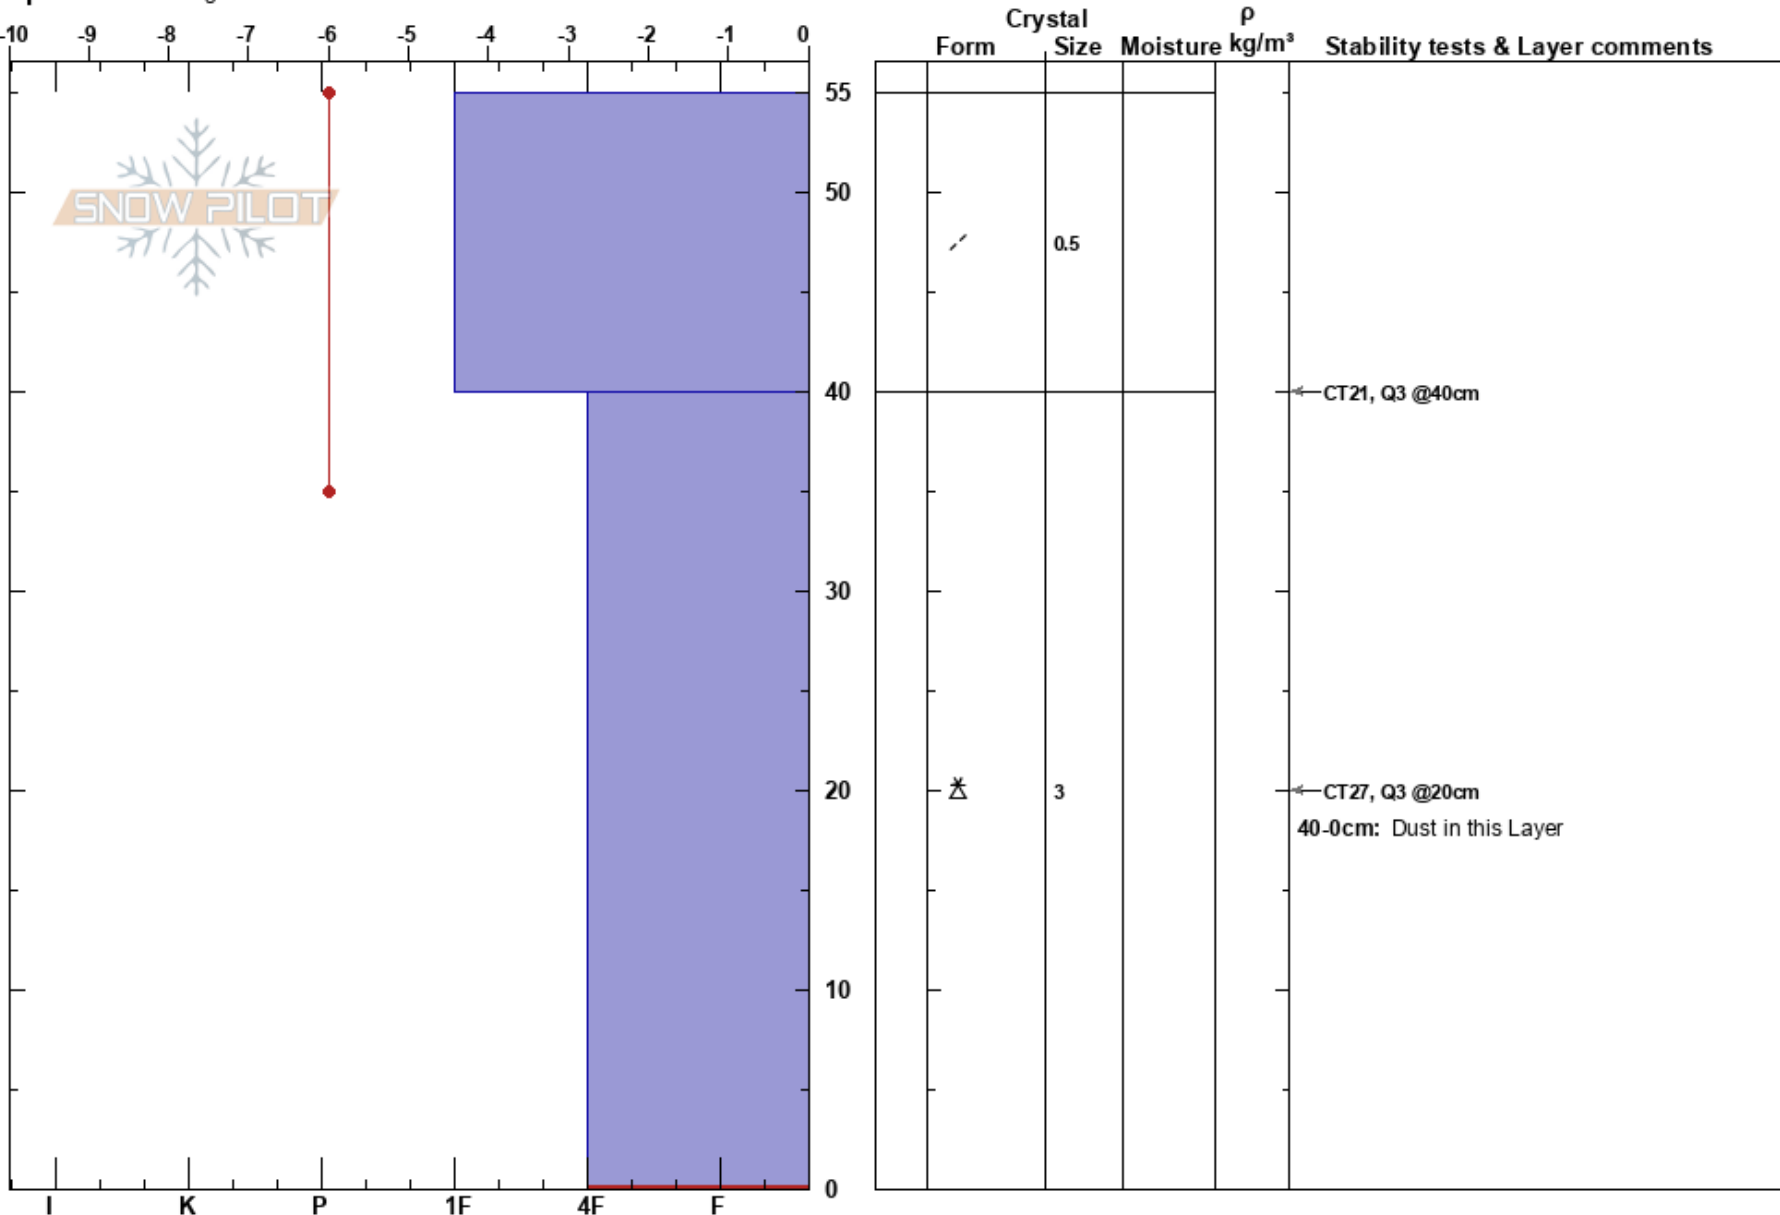

Montezuma
 San Juan Range
 CO
 Elevation: 11500 ft
 Aspect: 19°

Travis Lavery
 10/29/2020 - 10:20am
 Co-ord: 37.45700N, 106.79600W
 Slope Angle: 36°
 Wind Loading: no

Stability: **HS:55**
 Air Temperature: 3°C
 Sky Cover: CLR
 Precipitation: NO
 Wind: Calm
PF: 5
PS: 20
 40-0cm: Dust in this Layer
 40-0cm: Problematic layer

Specifics: Pit dug in a Ski Area

Notes: