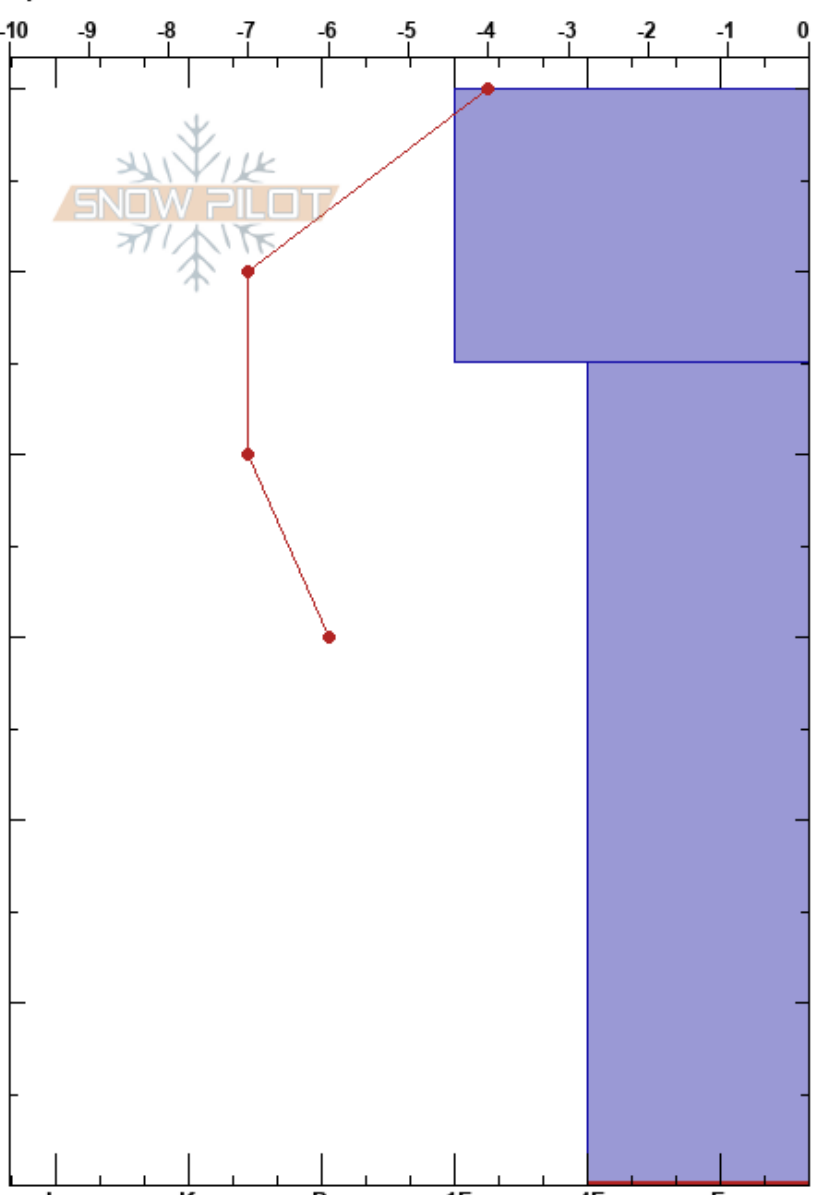

Moon Hollow Right
 San Juan Range
 CO
 Elevation: 11500 ft
 Aspect: 19°

Travis Laverty
 10/29/2020 - 10:00am
 Co-ord: 37.45700N, 106.79700W
 Slope Angle: 40°
 Wind Loading: no

Stability: Good
 Air Temperature: 1.5°C
 Sky Cover: CLR
 Precipitation: NO
 Wind: NE Light Breeze

HS:60
 PF: 5
 PS: 20
 Layer Notes:
 45-0cm: Dust in this Layer
 45-0cm: Problematic layer

Specifics: Pit dug in a Ski Area; Ski tracks on slope; We skied slope

Form	Crystal		ρ kg/m ³	Stability tests & Layer comments
	Size	Moisture		
	0.5			
	3			← ECTN25 @45cm ← ECTN27 @40cm 45-0cm: Dust in this Layer