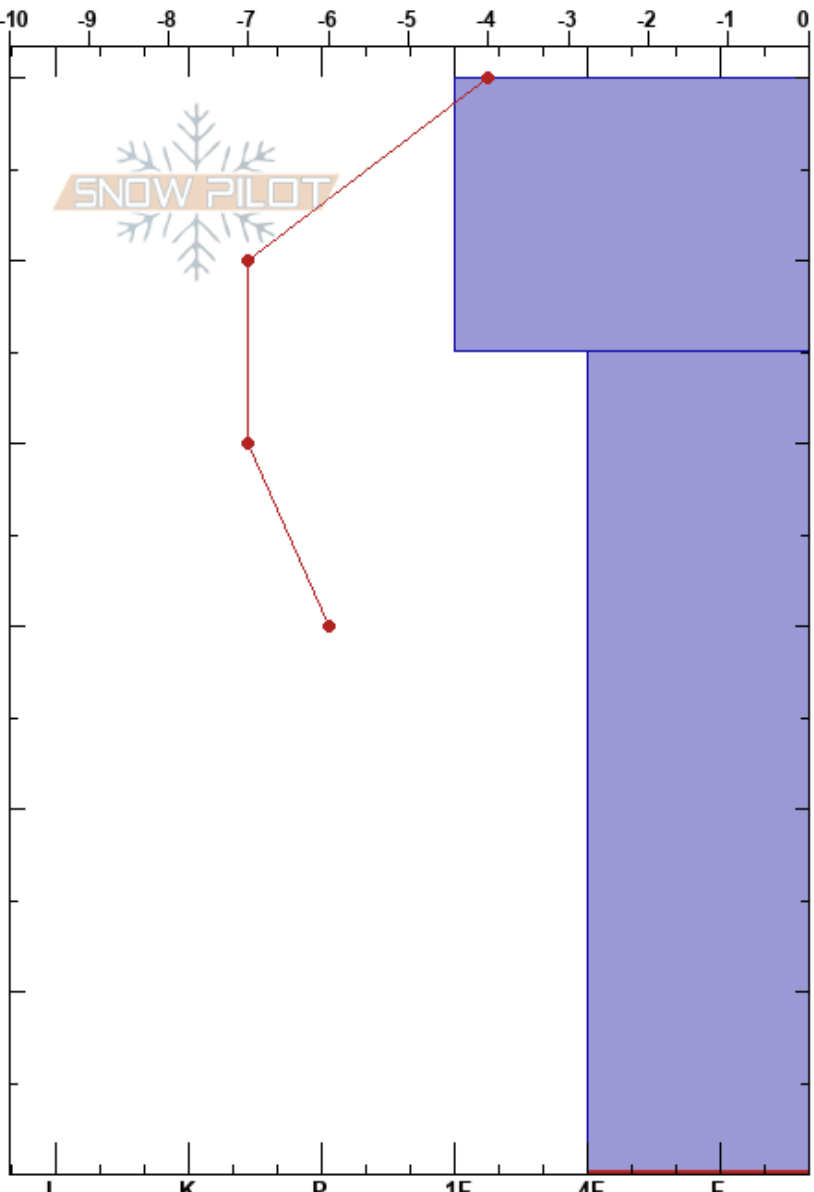

Moon Hollow Right  
 San Juan Range  
 CO  
 Elevation: 11500 ft  
 Aspect: 19°

Travis Laverty  
 10/29/2020 - 10:00am  
 Co-ord: 37.45700N, 106.79700W  
 Slope Angle: 40°  
 Wind Loading: no

Stability: Good  
 Air Temperature: 1.5°C  
 Sky Cover: CLR  
 Precipitation: NO  
 Wind: NE Light Breeze

HS: 60  
 PF: 5  
 PS: 20  
 Layer Notes:  
 45-0cm: Dust in this Layer  
 45-0cm: Problematic layer

Specifics: Pit dug in a Ski Area; Ski tracks on slope; We skied slope

Form	Crystal Size	Moisture	$\rho$ kg/m <sup>3</sup>	Stability tests & Layer comments
	0.5			
				← ECTN25 @45cm
				← ECTN27 @40cm
	3			45-0cm: Dust in this Layer