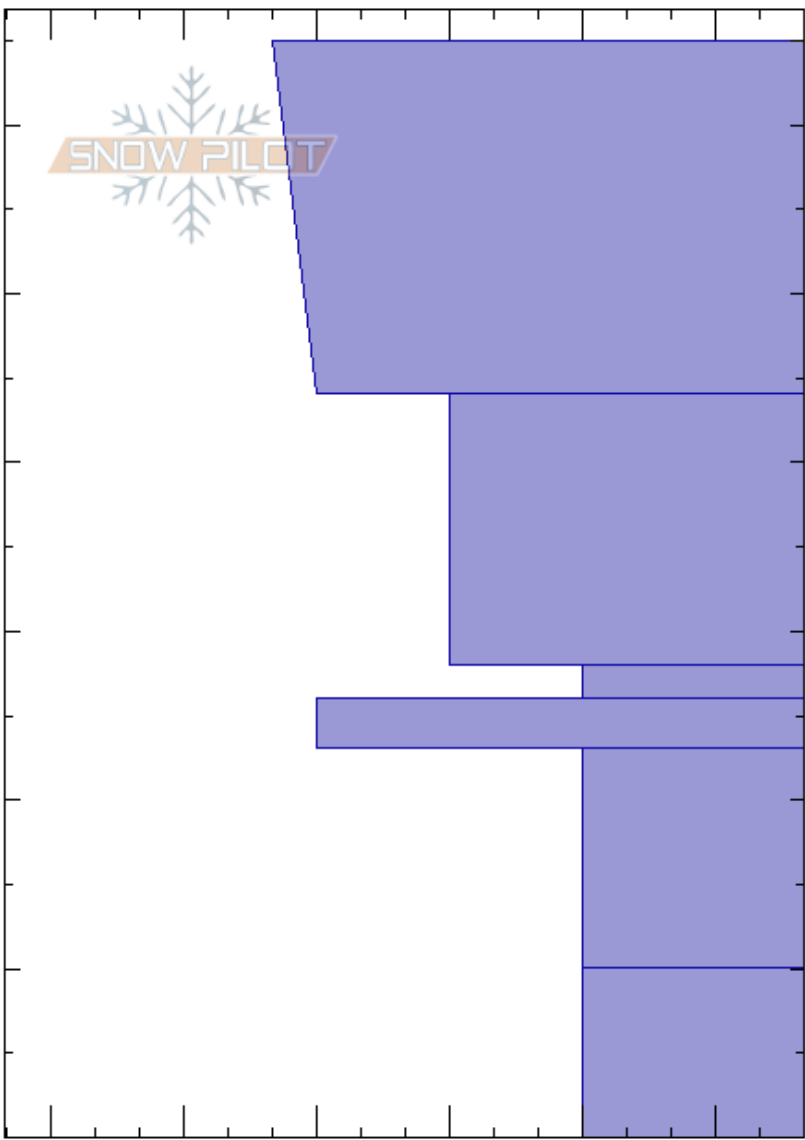

Flattop
 Lewis Range
 MT
 Elevation: 6178 ft
 Aspect: 42°
 Specifics:

Clancy Nelson
 10/28/2020 - 1:15pm
 Co-ord: 48.29870N, -113.32900E
 Slope Angle: 29°
 Wind Loading: no

Stability:
 Air Temperature:
 Sky Cover: OVC
 Precipitation: RV
 Wind: W Moderate

HS:65
 Layer Notes:
 28-26cm: Problematic layer

Altitude (cm)	Crystal		ρ kg/m ³	Stability tests & Layer comments
	Form	Size		
65	•			
50-65	•	0.3	M	
30-45	•	0.3	M	
26-28	⊖	0.5-1	D	←ECTP23 @27cm x2
20-26	• (⊖)	0.3	D-M	
0-10	•	1	M	