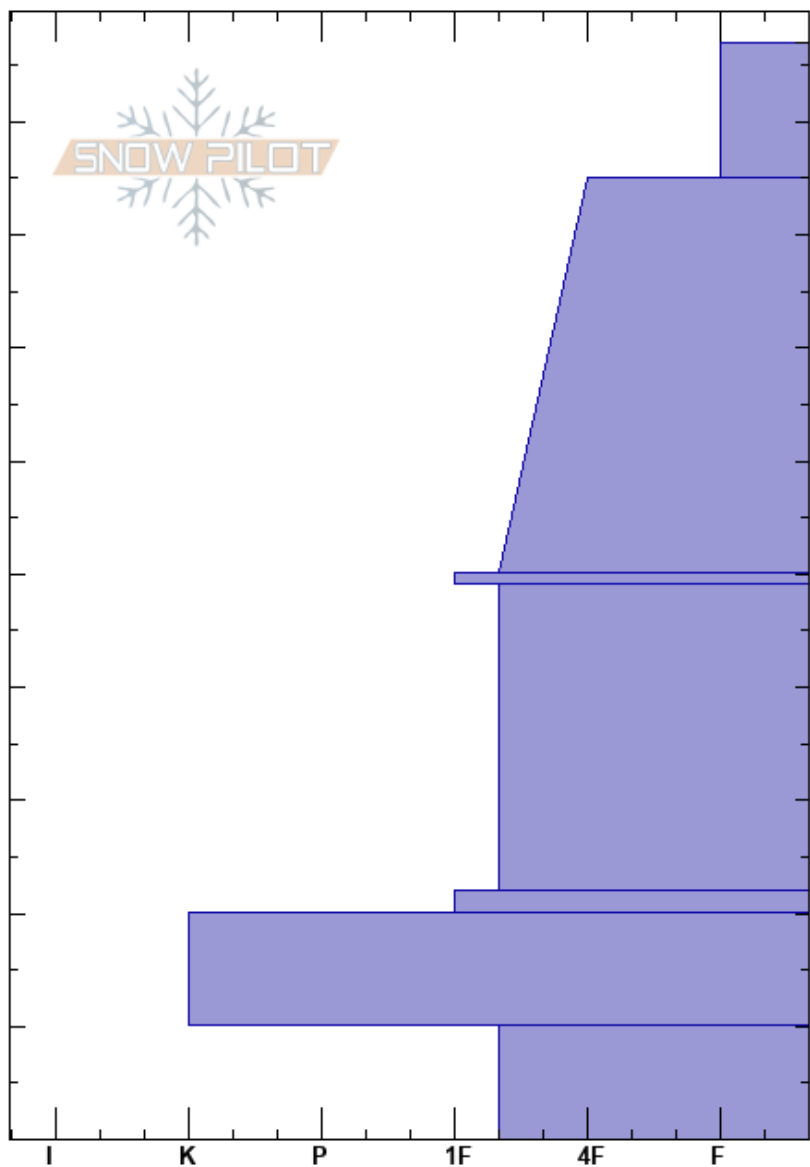

east Mt. Republic
 Absaroka Range
 MT
 Elevation: 9398 ft
 Aspect: 56°
 Specifics: We skied slope

Beau Fredlund
 10/23/2020 - 10:45am
 Co-ord: 45.00521N, -109.94418E
 Slope Angle: 27°
 Wind Loading:

Stability: **HS:97**
 Air Temperature: 85-50cm: Problematic layer
 Sky Cover: BKN
 Precipitation:
 Wind: SW

Depth (cm)	Crystal		Moisture	ρ kg/m ³	Stability tests & Layer comments
	Form	Size			
97					
90	+				
80					←ECTN16 @79cm graupel layer
70					
60					←ECTN19 @65cm
50					←ECTN25 @50cm
40					
30					
20	=				
10					
0	⊗				