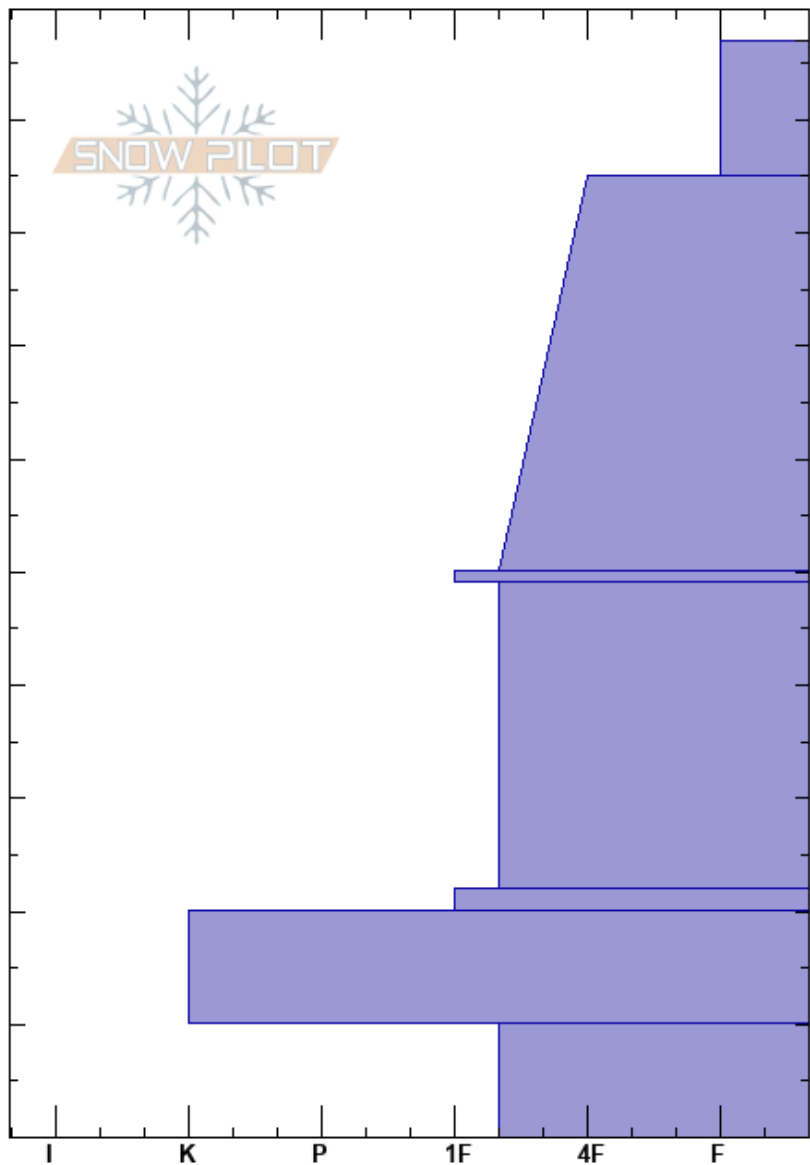

east Mt. Republic
 Absaroka Range
 MT
Elevation: 9398 ft
Aspect: 56°
Specifics: We skied slope

Beau Fredlund
 10/23/2020 - 10:45am
Co-ord: 45.00521N, -109.94418E
Slope Angle: 27°
Wind Loading:

Stability: HS:97
Air Temperature: 85-50cm: Problematic layer
Sky Cover: BKN
Precipitation:
Wind: SW

Depth (cm)	Crystal		Moisture	ρ kg/m ³	Stability tests & Layer comments
	Form	Size			
97					
90	+				
80					←ECTN16 @79cm graupel layer
70					
60					←ECTN19 @65cm
50					←ECTN25 @50cm
40					
30					
20	=				
10					
0	⊗				