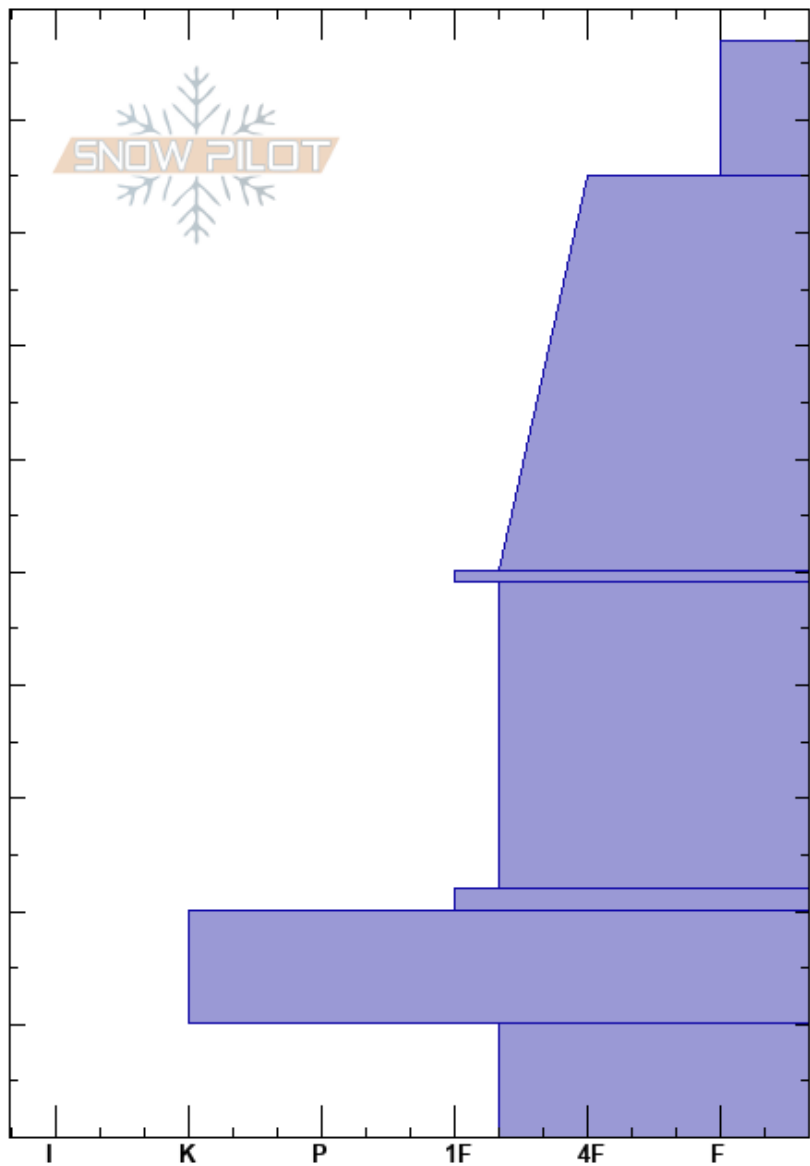

east Mt. Republic
 Absaroka Range
 MT
Elevation: 9398 ft
Aspect: 56°
Specifics: We skied slope

Beau Fredlund
 10/23/2020 - 10:45am
Co-ord: 45.00521N, -109.94418E
Slope Angle: 27°
Wind Loading:

Stability: HS:97
Air Temperature: 85-50cm: Problematic layer
Sky Cover: BKN
Precipitation:
Wind: SW

Depth (cm)	Crystal		Moisture	ρ kg/m ³	Stability tests & Layer comments
	Form	Size			
97					
90	+				
80					←ECTN16 @79cm graupel layer
70					
60					←ECTN19 @65cm
50					←ECTN25 @50cm
40					
30					
20	=				
10					
0	⊗				