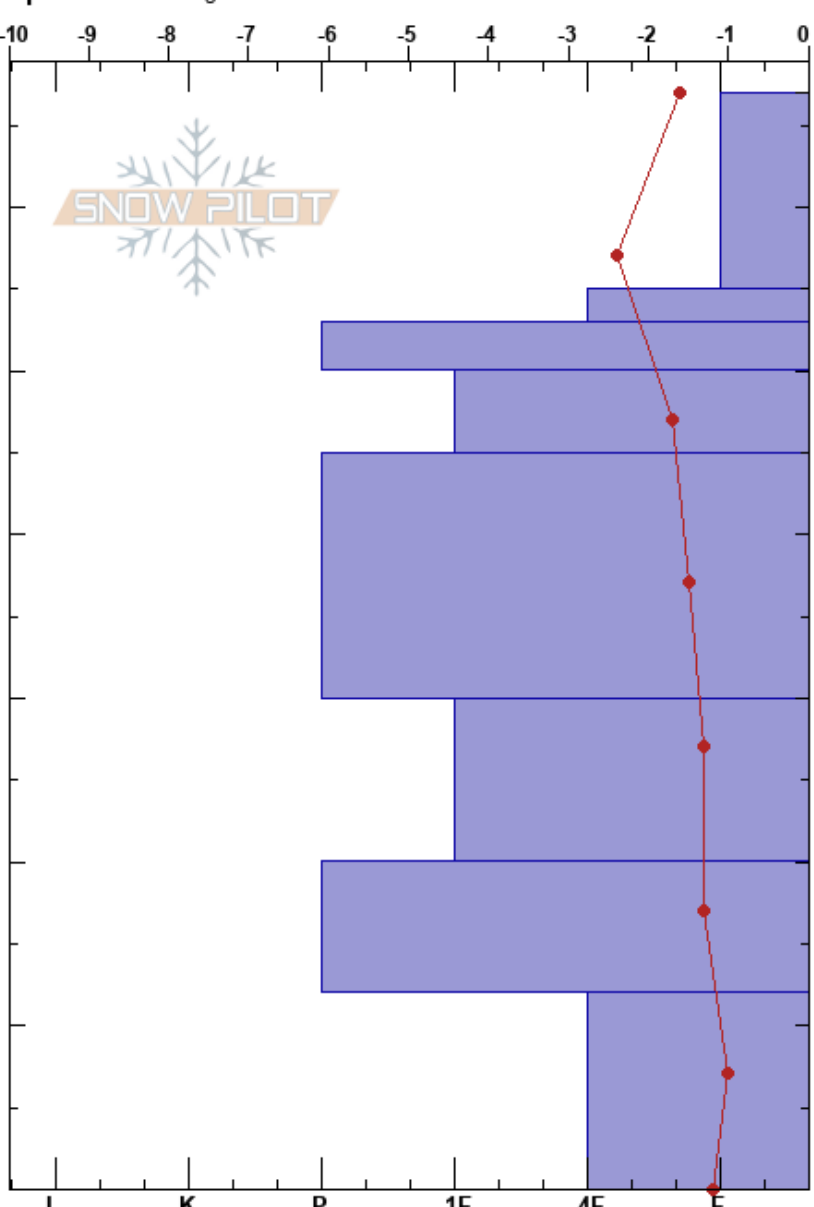

Show Off Upper

Monashee

BC

Elevation: 1878 m

Aspect: SE

Specifics: Pit dug in a Ski Area

Karsten von Hoesslin

20/10/2020 - 14:25

Co-ord: 50.36834N, -119.06324E

Slope Angle: 17°

Wind Loading: previous

Stability: Very Good

Air Temperature: -3.2°C PF: 20

Sky Cover: X

Precipitation: S-1

Wind: Calm

Layer Notes:

Form	Crystal Size	Moisture	$\rho$ kg/m <sup>3</sup>	Stability tests & Layer comments
⚡	1			
•		M		
☐	1-2	D-M		
☐ (⊙)	1-2 (1)	D		
•	1-2	D-M		← CT11, SC @49cm
•	0.5-1	D-M		
•	1-2	D-M		
☐	0.5-1	M		← CT17, SC @20cm
☐	1-2	M-W		

Notes: Pit dug on ridge with some wind loading. Dirt and rock bottom with trees downslope.