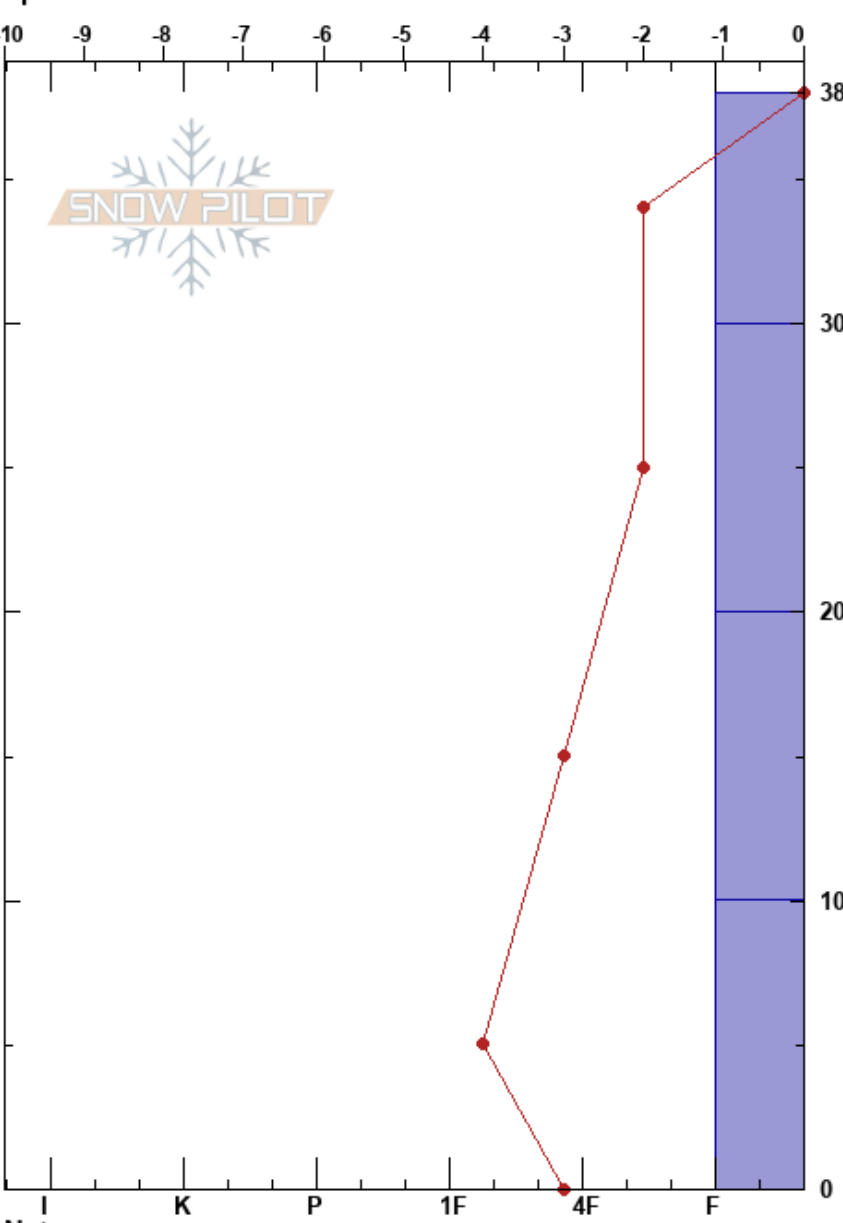

HOBO 4
 NW Territory
 Elevation: 48 m
 Aspect:
 Specifics:

Thomas Misztela
 04/05/2019 - 16:00
 Co-ord: 68.73824N, -133.52814W
 Slope Angle:
 Wind Loading:

Stability:
 Air Temperature: -5°C
 Sky Cover: CLR
 Precipitation:
 Wind: Calm

HS:38
 10-0cm: Problematic layer

Form	Crystal		ρ kg/m ³	Stability tests & Layer comments
	Size	Moisture		
			288	
		D		
			256	
		D		
			272	
		D		
	^		320	

Notes: Pit location sheltered by tall shrubs.