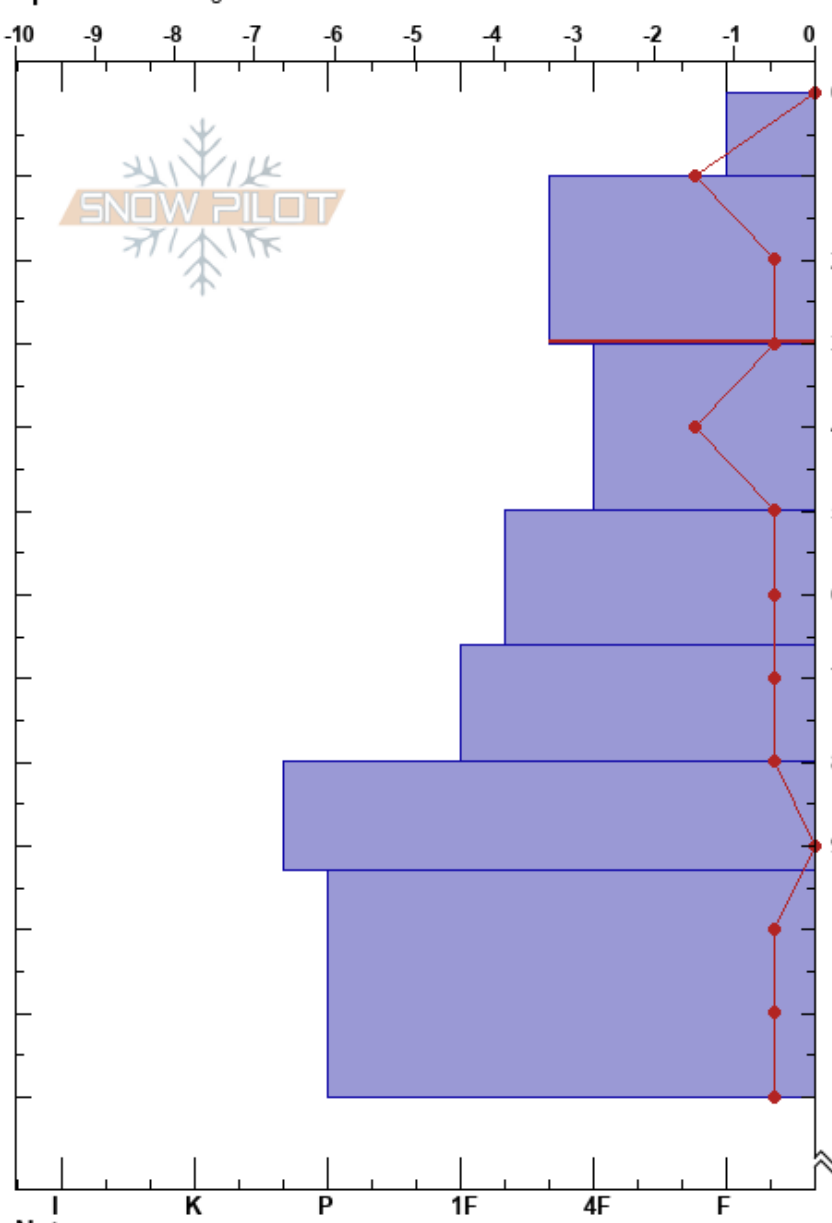

mariahs
 Cardrona
 New Zealand
Elevation: 1821 m
Aspect: 45°
Specifics: Pit dug in a Ski Area

jackson Green
 25/09/2020 - 13:00
Co-ord: -44.85964N, 168.94655W
Slope Angle: 30°
Wind Loading: previous

Stability:
Air Temperature: 4°C
Precipitation: S-1
Wind: Calm
HS: 160
PF: 40
 10-30cm: Problematic layer

Form	Crystal		ρ kg/m ³	Stability tests & Layer comments
	Size	Moisture		
●	0.5	W-V		
○	2.5	W		← STV @10cm on MF
○	2	W		← STE @30cm on MF ← STH @30cm on MF
○	2	W		
○	1-1.5	M		
○	2	M		
○	2	M		

Notes: