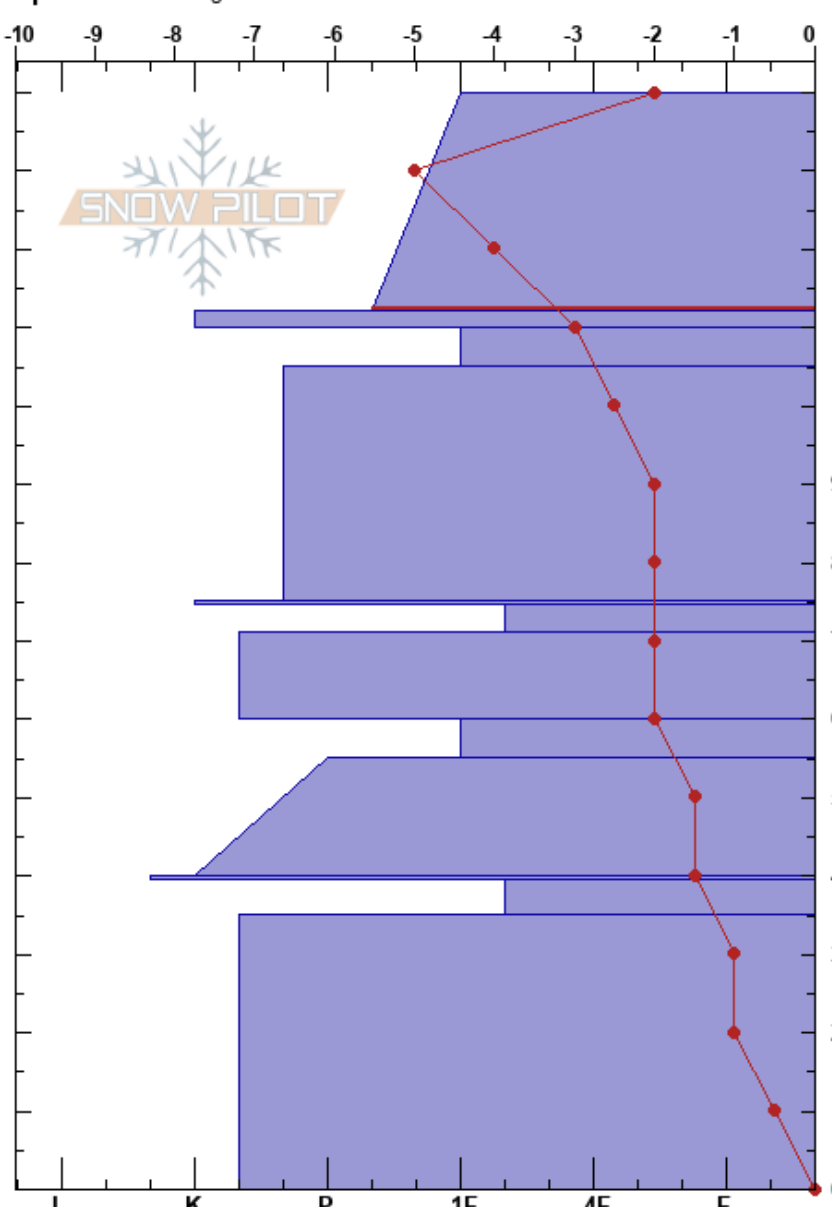

secret traverse
 Cardrona
 New Zealand
Elevation: 1821 m
Aspect: 180°
Specifics: Pit dug in a Ski Area

jackson Green
 21/09/2020 - 12:00
Co-ord: -44.85668N, 168.95057W
Slope Angle: 28°
Wind Loading: previous

Stability:
Air Temperature: 2°C
Sky Cover: CLR
Precipitation: NO
Wind: Calm

HS: 140
PF: 30
 140-112cm: Problematic layer

Layer Notes:

Depth (cm)	Crystal		Moisture	ρ kg/m ³	Stability tests & Layer comments
	Form	Size			
140	V	1.5			
128	•	0.5	D		← CT4, BRK @128cm CTE4 on RGwp
125					← ECTN24 @125cm On RGwp
125					← CT12, BRK @125cm CTM12 on RGwp
115	⊙		D		← CT26, RP @115cm CTH25 on RGwp
110	∩	0.5	D		
90	•	1	D		
75	⊙		D		
70	B	1	D		
65	O	1.5	D		
60	B	2	D		
50	O	1	D		
40	⊙		D		
35	B	1.5	D		
20	O	1.5	D		