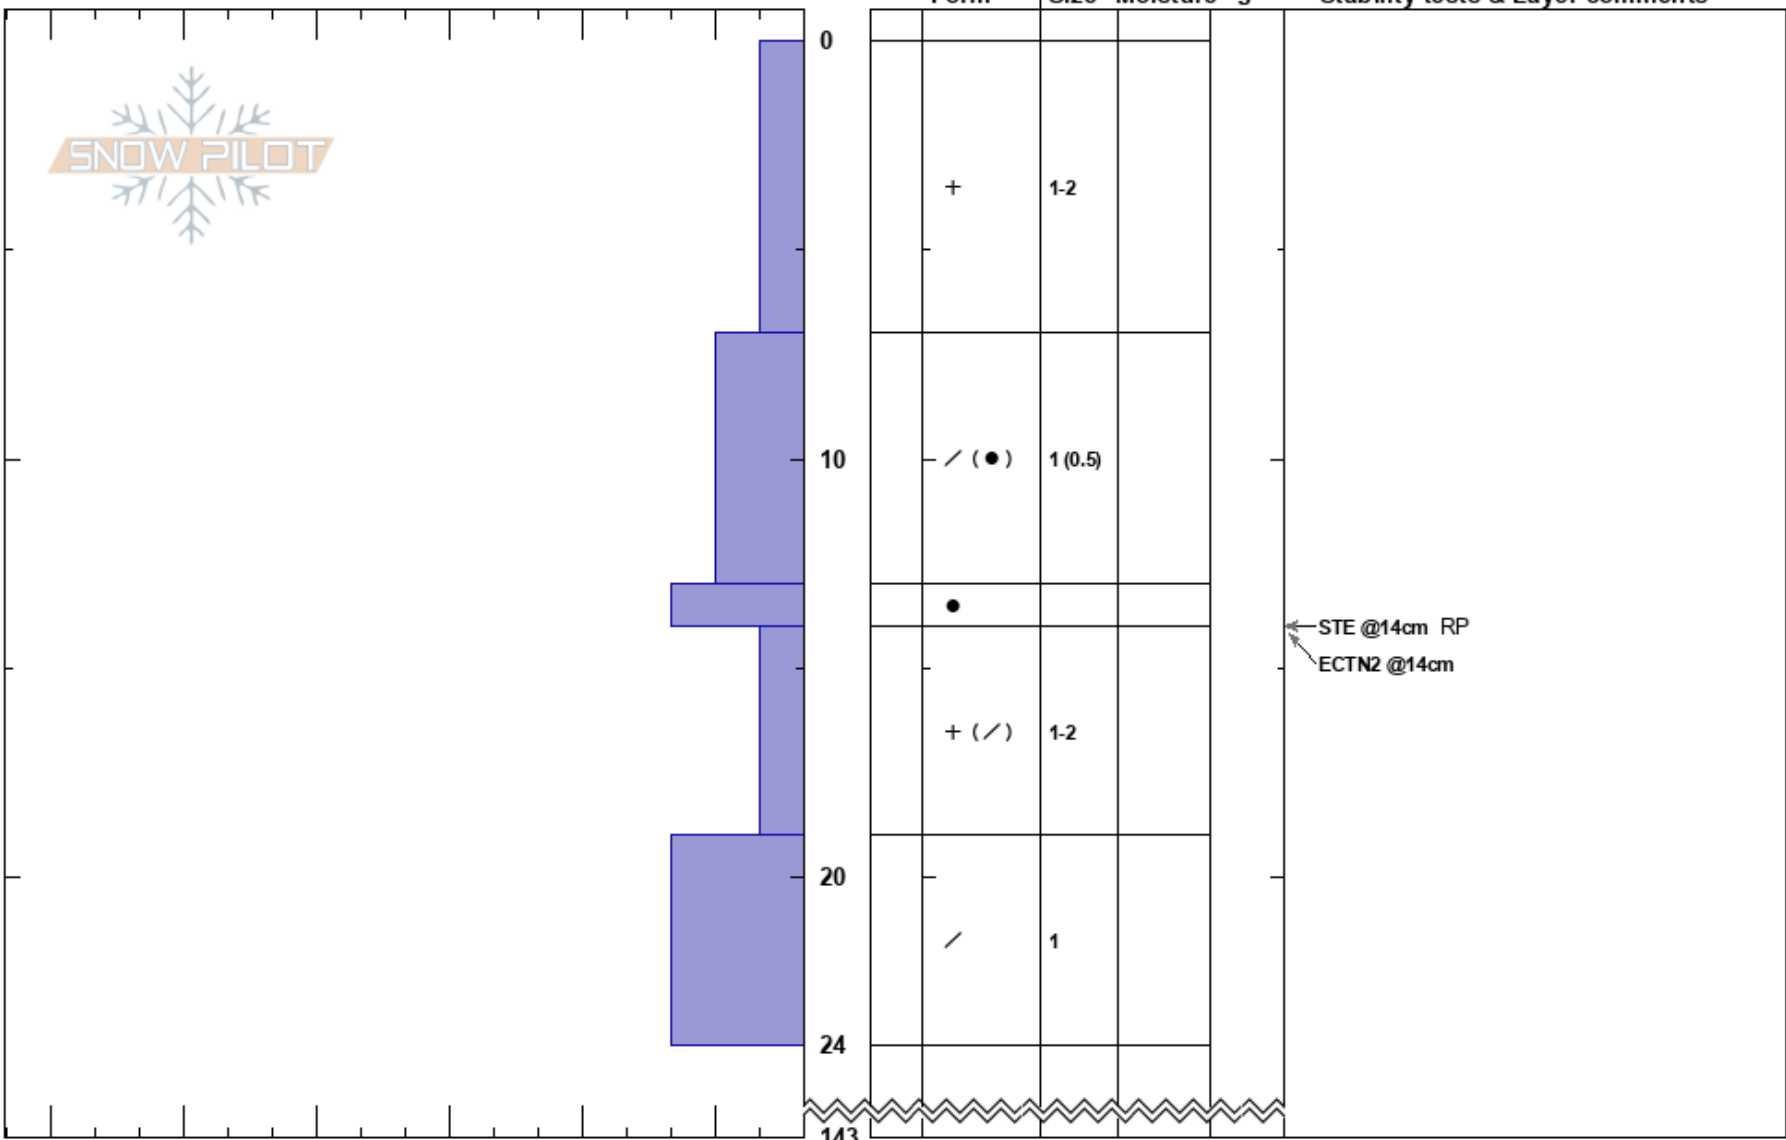

Research Team
 Monashee
 BC
Elevation: 1588 m
Aspect: SW
Specifics:

Anna Heuberger
 30/01/2020 - 12:15
Co-ord: 52.50077S, -119.07133W
Slope Angle: 32°
Wind Loading: no

Stability:
Air Temperature: -6°C
Sky Cover: OVC
Precipitation: NO
Wind: SW Light Breeze

HS: 143

Layer Notes:

Notes: