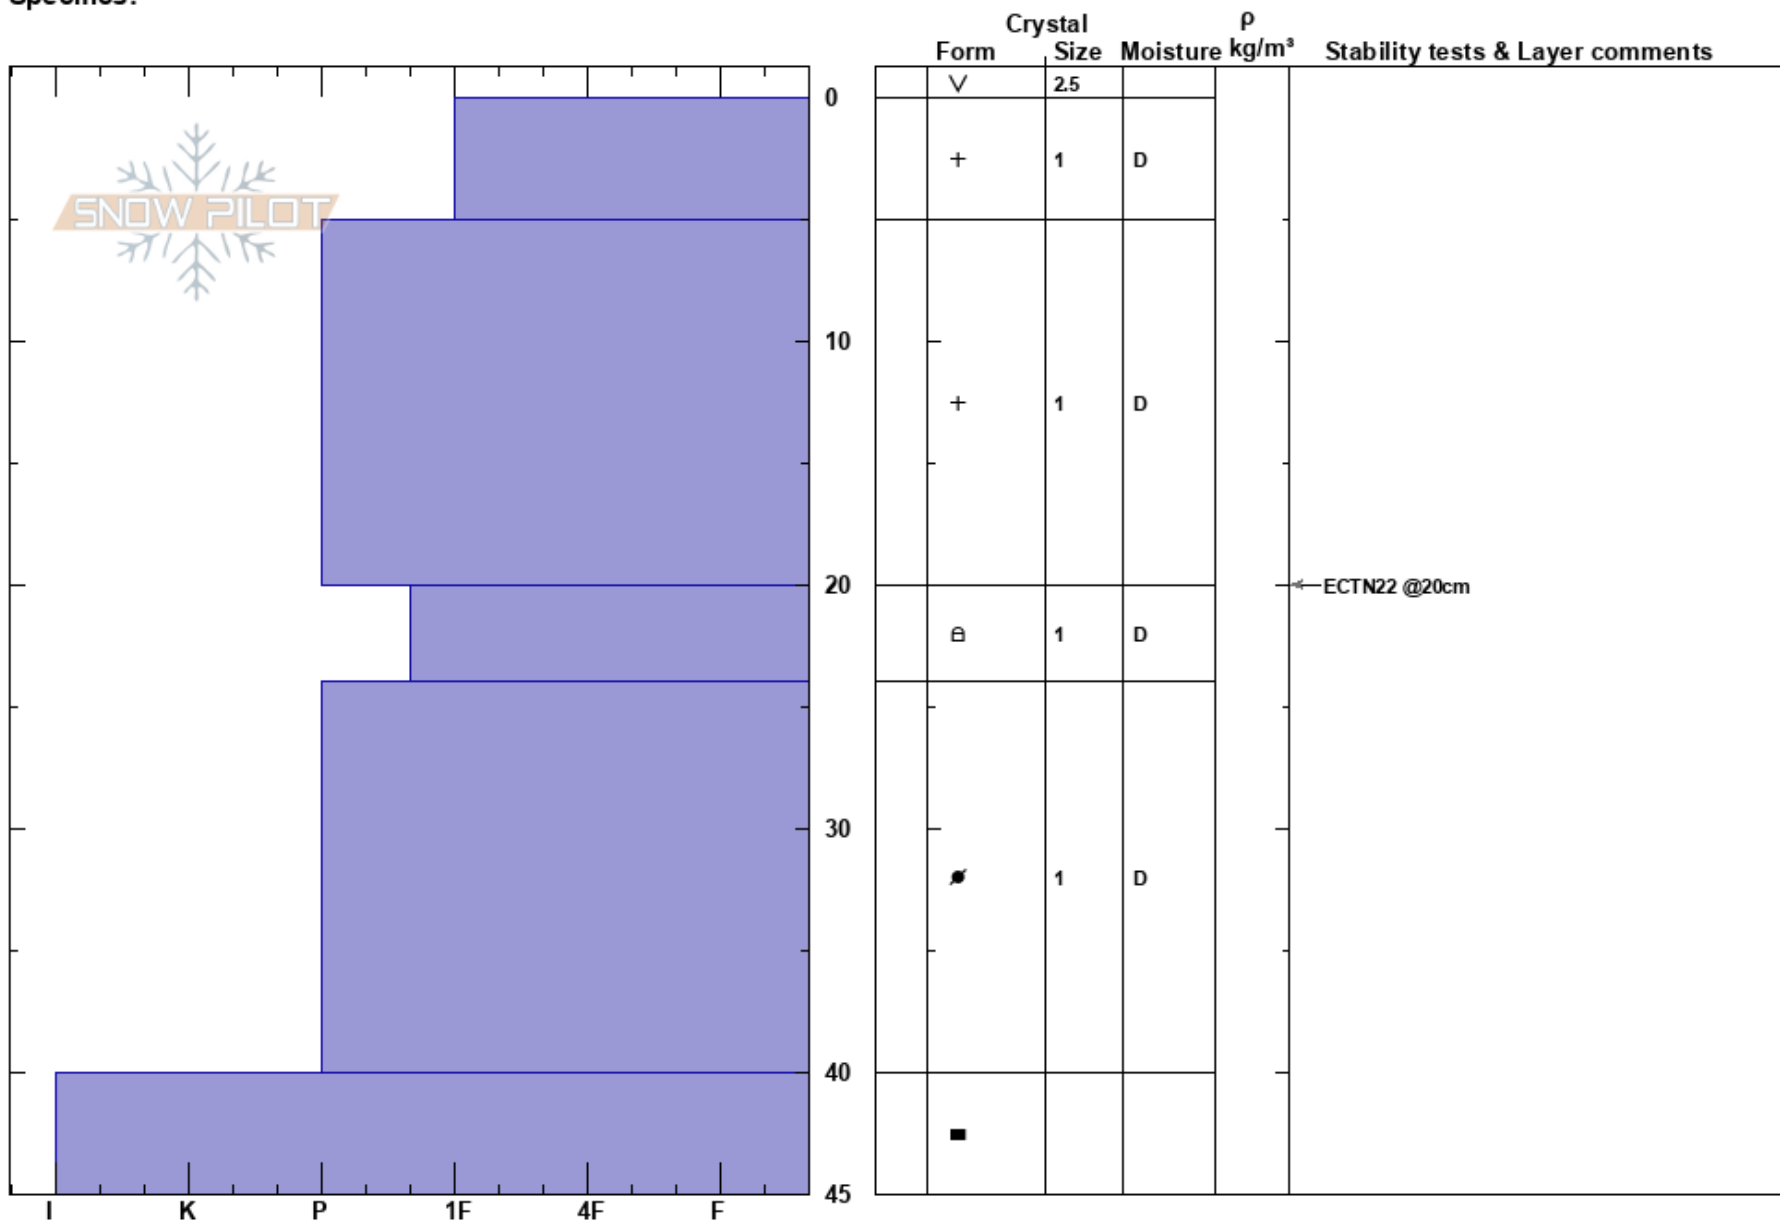

Under Joes Rock  
 Turoa  
 New Zealand  
**Elevation:** 2650 m  
**Aspect:** S  
**Specifics:**

Turoa Snow Safety  
 20/09/2020 - 08:00  
**Co-ord:**  
**Slope Angle:** 35°  
**Wind Loading:** previous

**Stability:** Good **HS:** 45  
**Air Temperature:** **PF:** 10  
**Sky Cover:** SCT  
**Precipitation:** NO  
**Wind:** SE Light Breeze

**Layer Notes:**

**Notes:** Pit not dug to ground, HN from 200919 was bonded well to the old interface.