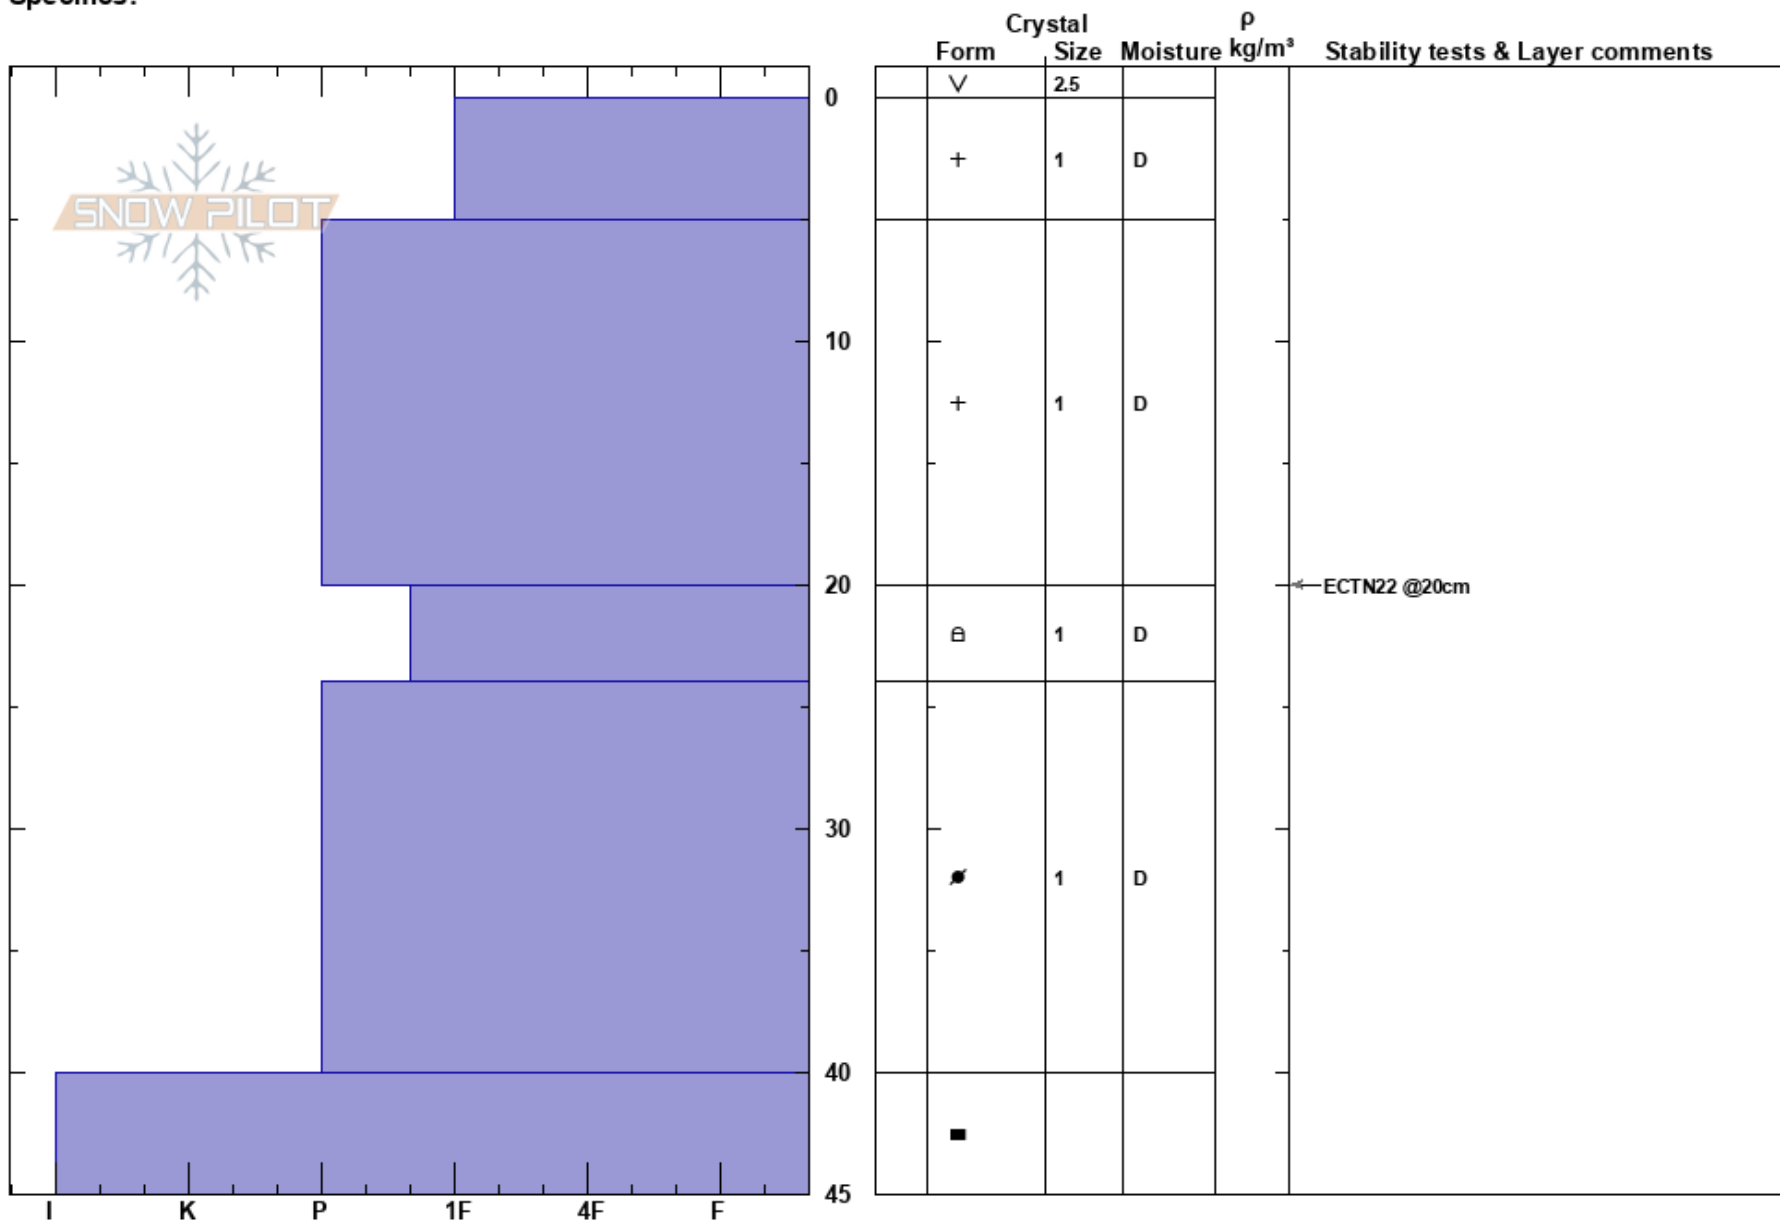

Under Joes Rock
 Turoa
 New Zealand
Elevation: 2650 m
Aspect: S
Specifics:

Turoa Snow Safety
 20/09/2020 - 08:00
Co-ord:
Slope Angle: 35°
Wind Loading: previous

Stability: Good **HS:** 45
Air Temperature: **PF:** 10
Sky Cover: SCT
Precipitation: NO
Wind: SE Light Breeze

Layer Notes:

Notes: Pit not dug to ground, HN from 200919 was bonded well to the old interface.