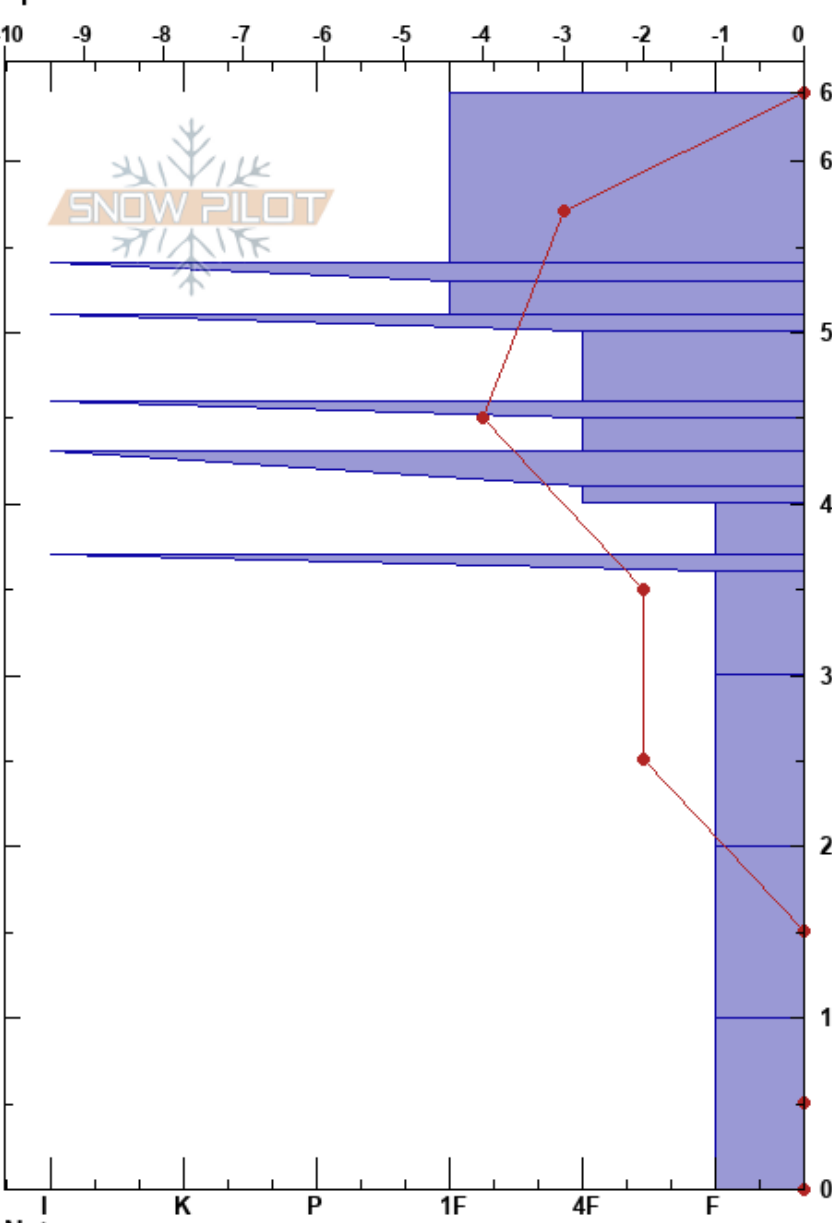

HOBO 3
 NW Territory
 Elevation: 49 m
 Aspect:
 Specifics:

Thomas Misztela
 04/05/2019 - 16:00
 Co-ord: 68.73945N, -133.53278W
 Slope Angle:
 Wind Loading:

Stability:
 Air Temperature: -5°C
 Sky Cover: CLR
 Precipitation:
 Wind: Calm

HS:64
 Layer Notes:
 54-53cm: Ice Lens (1cm)
 51-50cm: Ice Lens (1cm)
 46-45cm: Ice lens (1cm)
 43-41cm: Ice Lens (2 cm)
 37-36cm: Ice lens (1cm)

Form	Crystal		Moisture	ρ kg/m ³	Stability tests & Layer comments
	Size				
				384	
			D		
■			D		54-53cm: Ice Lens (1cm)
			D		
■			D	288	51-50cm: Ice Lens (1cm)
			D		
■			D		46-45cm: Ice lens (1cm)
			D		
■			D		43-41cm: Ice Lens (2 cm)
			D	264	
			D		
■			D		37-36cm: Ice lens (1cm)
^			D		
			D	352	
^			D		
			D	328	
^			D		
			D	304	
^			D		