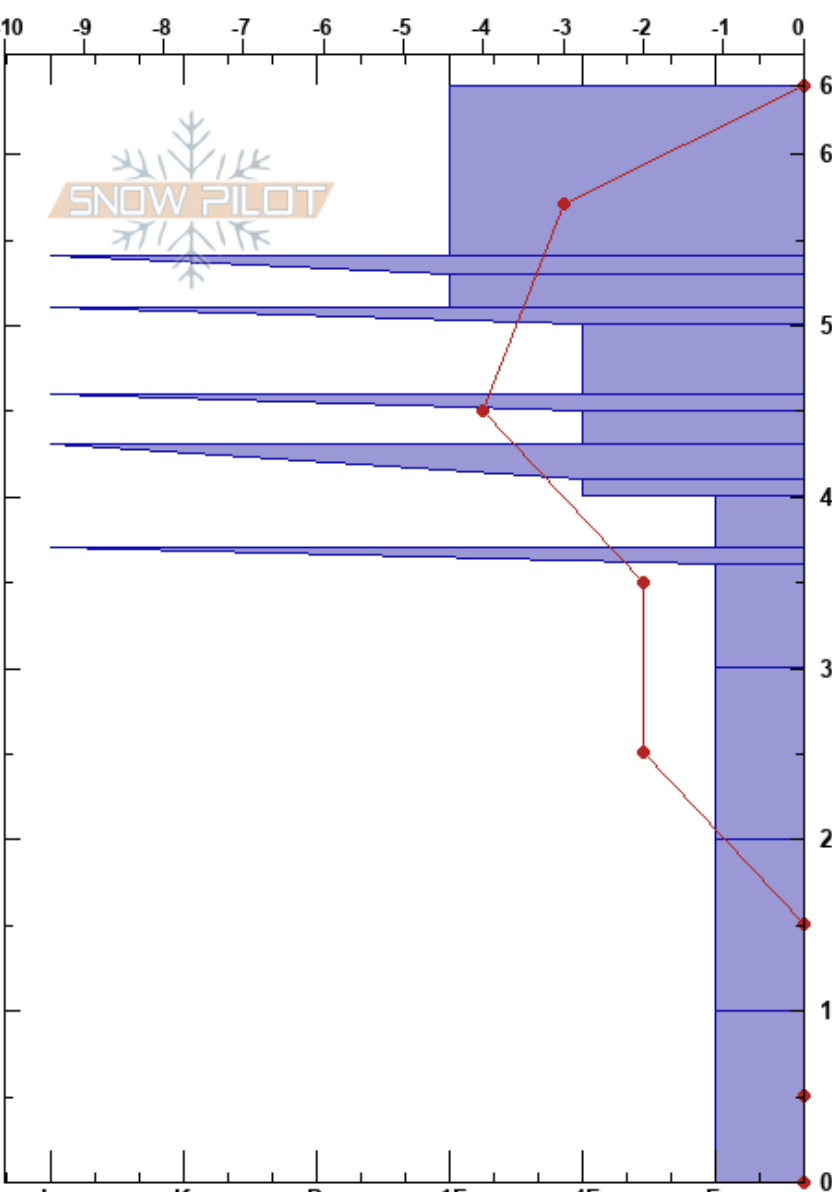

HOBO 3  
 NW Territory  
 Elevation: 49 m  
 Aspect:  
 Specifics:

Thomas Misztela  
 04/05/2019 - 16:00  
 Co-ord: 68.73945N, -133.53278W  
 Slope Angle:  
 Wind Loading:

Stability:  
 Air Temperature: -5°C  
 Sky Cover: CLR  
 Precipitation:  
 Wind: Calm

HS:64  
 54-53cm: Ice Lens (1cm)  
 51-50cm: Ice Lens (1cm)  
 46-45cm: Ice lens (1cm)  
 43-41cm: Ice Lens (2 cm)  
 37-36cm: Ice lens (1cm)

Form	Crystal		Moisture	$\rho$ kg/m <sup>3</sup>	Stability tests & Layer comments
	Size				
				384	
			D		
■			D		54-53cm: Ice Lens (1cm)
			D		
■			D	288	51-50cm: Ice Lens (1cm)
			D		
■			D		46-45cm: Ice lens (1cm)
			D		
■			D		43-41cm: Ice Lens (2 cm)
			D	264	
			D		
■			D		37-36cm: Ice lens (1cm)
^			D		
			D	352	
^			D		
			D	328	
^			D		
			D	304	
^			D		