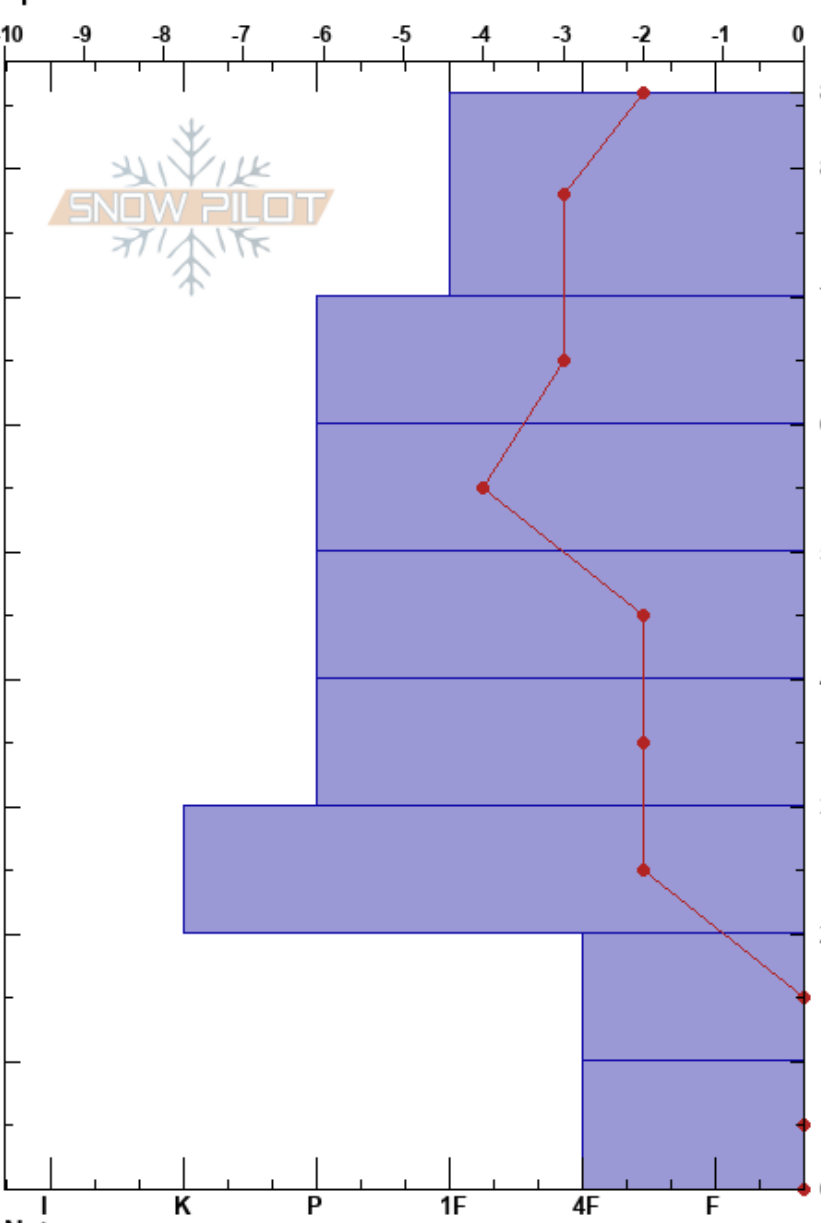

HOBO 1
 NW Territory
 Elevation: 50 m
 Aspect:
 Specifics:

Thomas Misztela
 04/05/2019 - 15:00
 Co-ord: 68.74059N, -133.53868W
 Slope Angle:
 Wind Loading:

Stability:
 Air Temperature: -5°C
 Sky Cover: CLR
 Precipitation:
 Wind: Calm

HS:86
 Layer Notes:
 20-10cm: Problematic layer

Form	Crystal		ρ kg/m ³	Stability tests & Layer comments
	Size	Moisture		
			368	
		D		
		D	348	
			372	
			432	
			408	
			480	
			348	

Notes:

I K P 1F 4F F