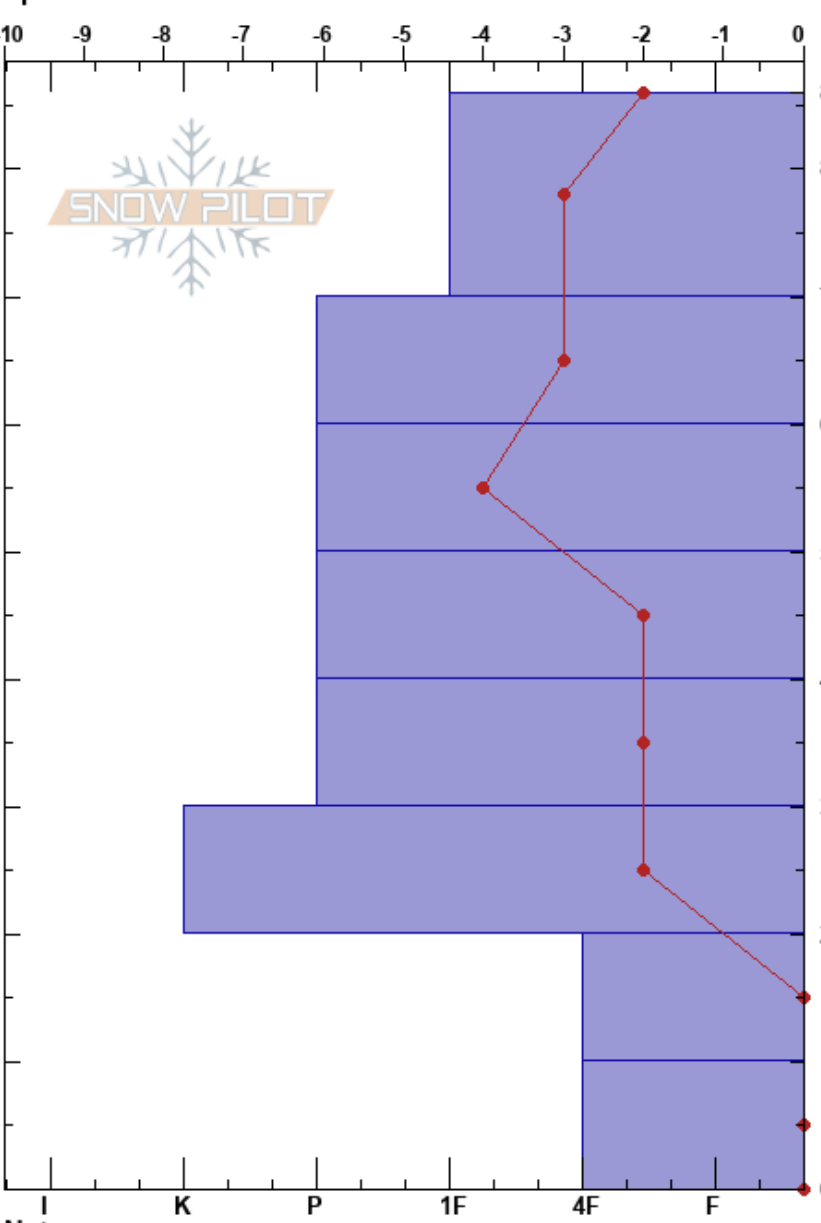

HOBO 1  
 NW Territory  
 Elevation: 50 m  
 Aspect:  
 Specifics:

Thomas Misztela  
 04/05/2019 - 15:00  
 Co-ord: 68.74059N, -133.53868W  
 Slope Angle:  
 Wind Loading:

Stability:  
 Air Temperature: -5°C  
 Sky Cover: CLR  
 Precipitation:  
 Wind: Calm

HS:86  
 Layer Notes:  
 20-10cm: Problematic layer

Form	Crystal		$\rho$ kg/m <sup>3</sup>	Stability tests & Layer comments
	Size	Moisture		
			368	
		D		
		D	348	
			372	
			432	
			408	
			480	
			348	