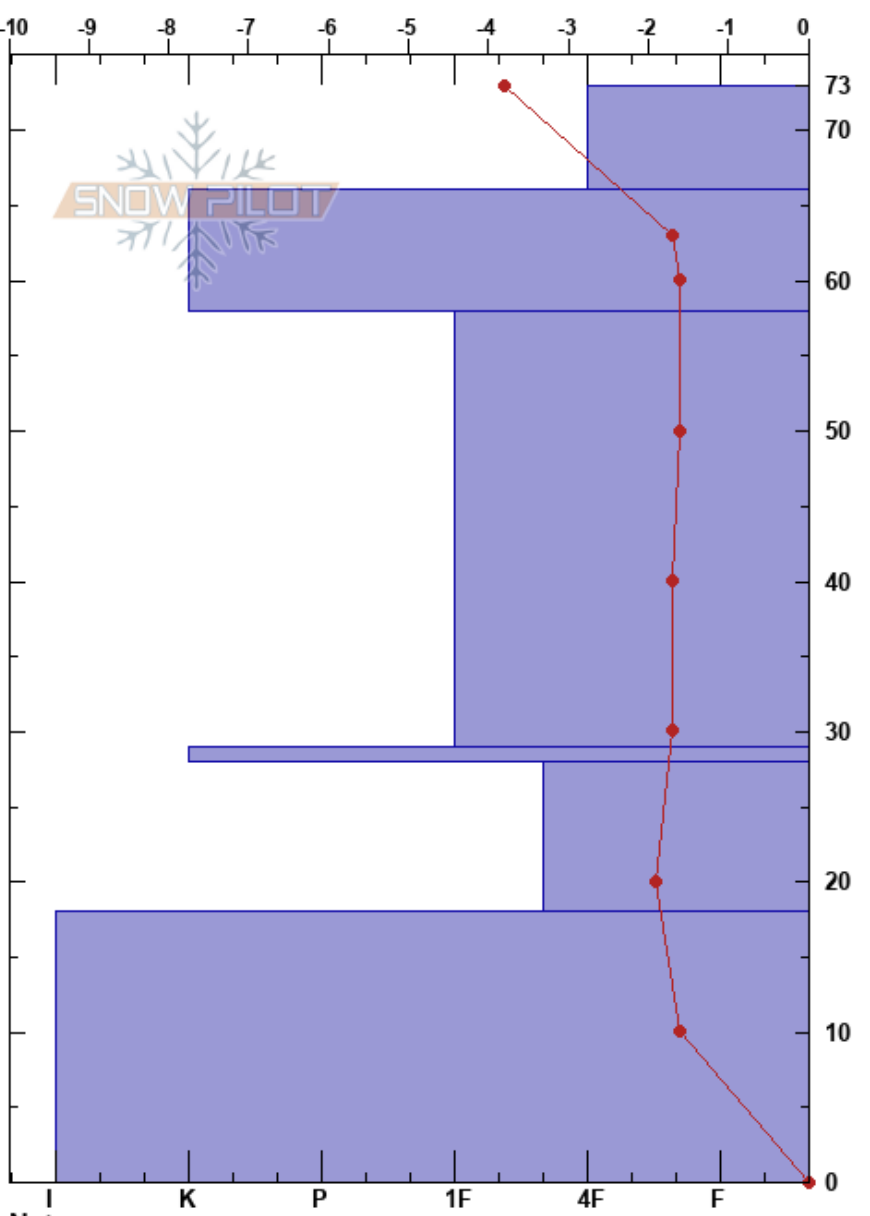

Upper Fest
 Remarkables Range
 New Zealand
 Elevation: 1970 m
 Aspect: S

Olivier Cossette
 22/08/2020 - 12:15
 Co-ord:
 Slope Angle: 40°
 Wind Loading: no

Stability: Good
 Air Temperature: 0.5°C
 Sky Cover: FEW
 Precipitation: NO
 Wind: Calm

HS:73
 PF: 5
 Layer Notes:

Specifics: Pit dug in a Ski Area; Pit is representative of backcountry; Ski tracks on slope; We skied slope

Form	Crystal Size	Moisture	ρ kg/m ³	Stability tests & Layer comments
/	1			
/ (↔)	1(2)			← ECTN6 @67cm
=				
⊖	1			
=				← ECTN22 @30cm
□	24			
□ (A)	(4)			