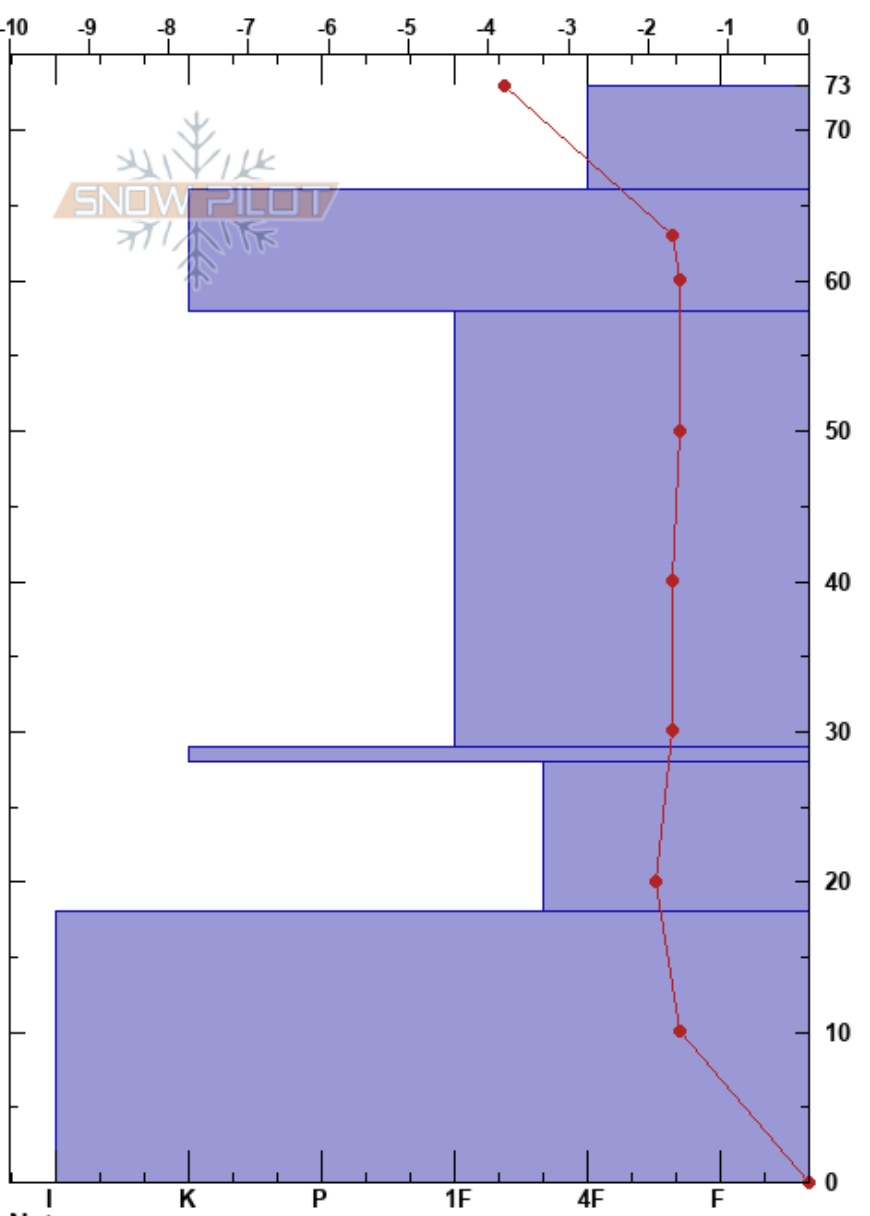

Upper Fest
 Remarkables Range
 New Zealand
Elevation: 1970 m
Aspect: S

Olivier Cossette
 22/08/2020 - 12:15
Co-ord:
Slope Angle: 40°
Wind Loading: no

Stability: Good **HS:**73
Air Temperature: 0.5°C **PF:** 5
Sky Cover: FEW
Precipitation: NO
Wind: Calm

Layer Notes:

Specifics: Pit dug in a Ski Area; Pit is representative of backcountry; Ski tracks on slope; We skied slope

Form	Crystal Size	Moisture	ρ kg/m ³	Stability tests & Layer comments
/	1			
/ (↔)	1(2)			← ECTN6 @67cm
=				
⊖	1			
=				← ECTN22 @30cm
□	24			
□ (A)	(4)			