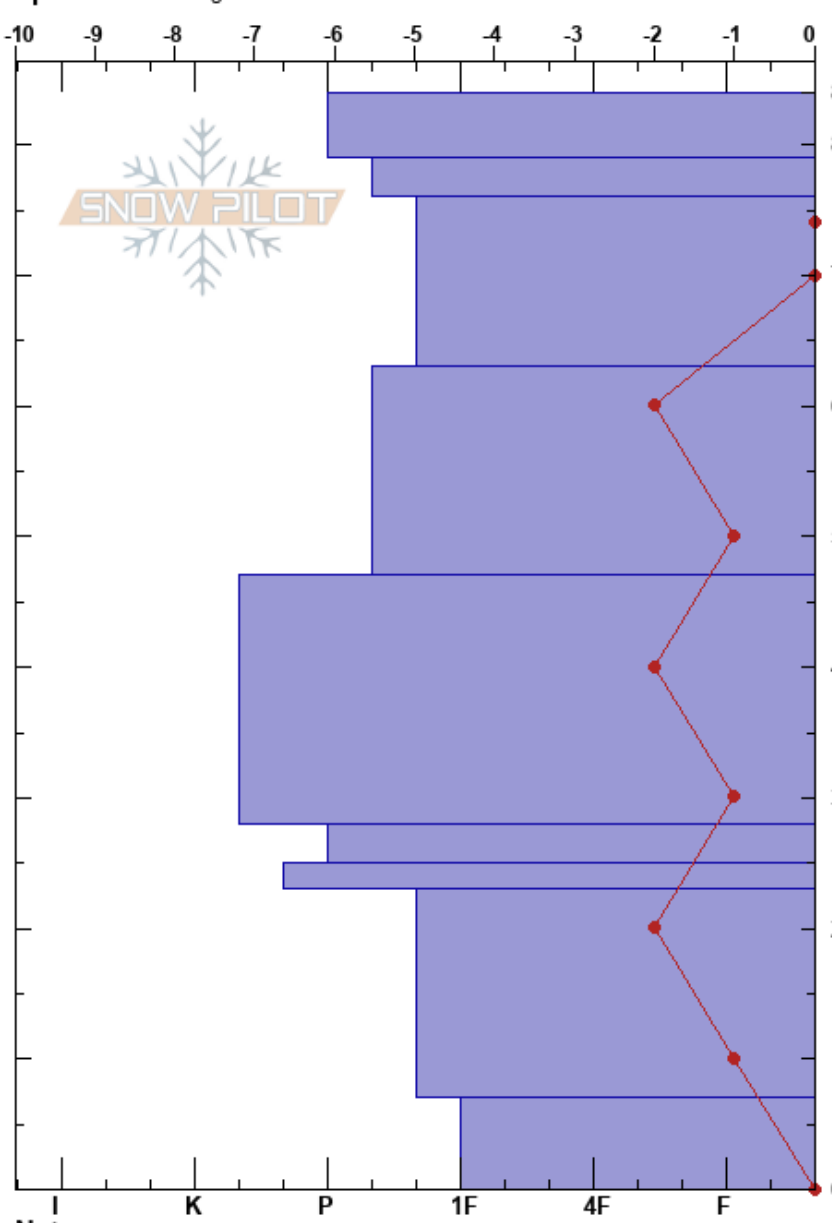

BB2 SZ
 Coronet Peak
 New Zealand
Elevation: 1609 m
Aspect: SE
Specifics: Pit dug in a Ski Area

Kennan King
 20/08/2020 - 12:45
Co-ord: -44.91520N, 168.74064W
Slope Angle: 32°
Wind Loading:

Stability:
Air Temperature: 5.5°C
Sky Cover: SCT
Precipitation: NO
Wind: Calm

Layer Notes:

Form	Crystal		ρ kg/m ³	Stability tests & Layer comments
	Size	Moisture		
☺	-2.5	M		
☺	2	M		
☺	2			
☺	1			
☺	2			
☺	2			
☺	2			
☺	2			
☺	2.5	M		

ECTX
 CTN

Notes: No layers of concern in snowpack

Used 2 thermometers which could indicate the temperature differences.