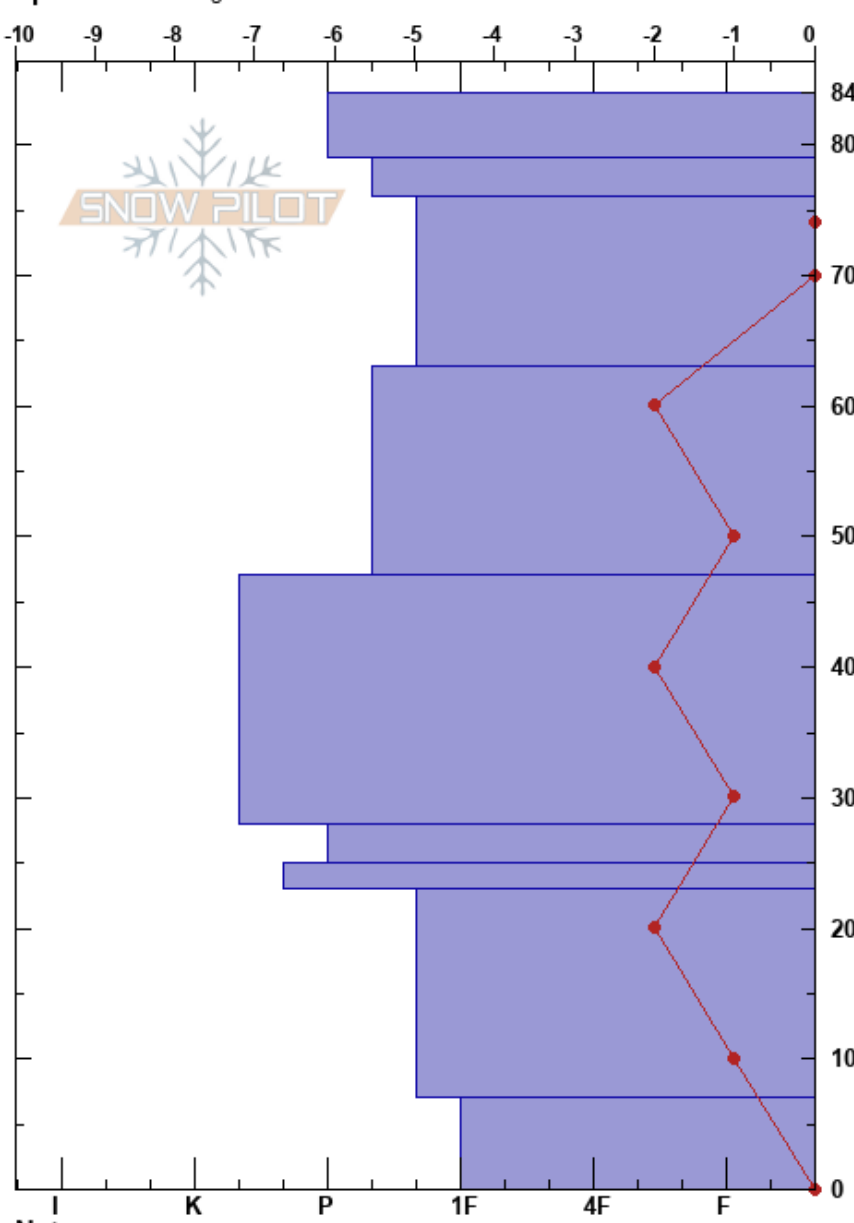

BB2 SZ  
 Coronet Peak  
 New Zealand  
**Elevation:** 1609 m  
**Aspect:** SE  
**Specifics:** Pit dug in a Ski Area

Kennan King  
 20/08/2020 - 12:45  
**Co-ord:** -44.91520N, 168.74064W  
**Slope Angle:** 32°  
**Wind Loading:**

**Stability:**  
**Air Temperature:** 5.5°C  
**Sky Cover:** SCT  
**Precipitation:** NO  
**Wind:** Calm

**Layer Notes:**

Form	Crystal		$\rho$ kg/m <sup>3</sup>	Stability tests & Layer comments
	Size	Moisture		
☺	-2.5	M		
☺	2	M		
☺	2			
☺	1			
☺	2			
☺	2			
☺	2			
☺	2			
☺	2.5	M		

ECTX  
 CTN

**Notes:** No layers of concern in snowpack

Used 2 thermometers which could indicate the temperature differences.