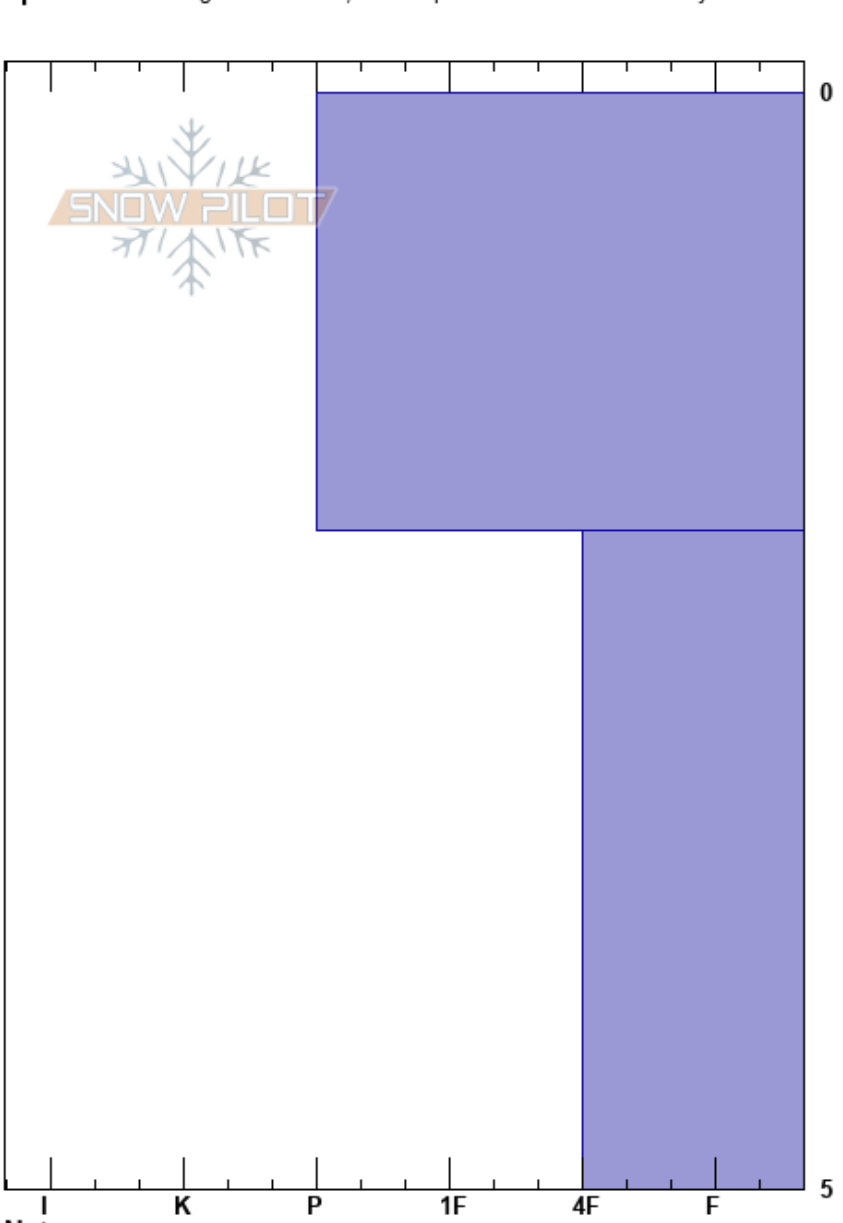

Valley Drop off 1
 Whakapapa
 New Zealand
Elevation: 2247 m
Aspect: SE
Specifics: Pit dug in a Ski Area; Pit is representative of backcountry

Josh Hearn
 18/08/2020 - 10:25
Co-ord: -39.25987S, 175.56586E
Slope Angle:
Wind Loading: no

Stability:
Air Temperature:
Sky Cover: SCT
Precipitation: NO
Wind: NE Light Breeze

PF: 5

Layer Notes:

Form	Crystal		ρ kg/m ³	Stability tests & Layer comments
	Size	Moisture		
⊙⊙	1-1	D		
□	1	D		

Notes: