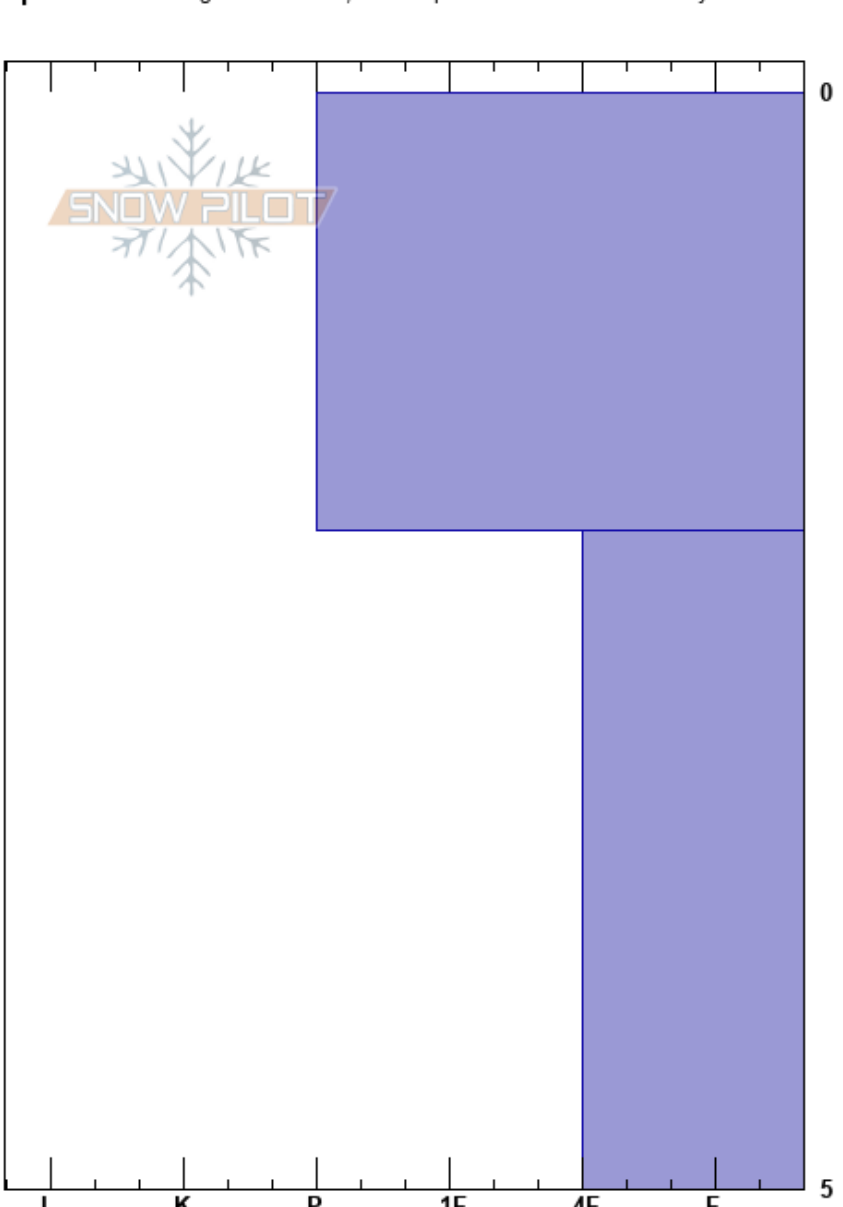

Valley Drop off 1
 Whakapapa
 New Zealand
Elevation: 2247 m
Aspect: SE
Specifics: Pit dug in a Ski Area; Pit is representative of backcountry

Josh Hearn
 18/08/2020 - 10:25
Co-ord: -39.25987S, 175.56586E
Slope Angle:
Wind Loading: no

Stability:
Air Temperature:
Sky Cover: SCT
Precipitation: NO
Wind: NE Light Breeze

PF: 5

Layer Notes:

Form	Crystal		Moisture	ρ kg/m ³	Stability tests & Layer comments
	Size				
⊙⊙	1-1		D		
□	1		D		

Notes: