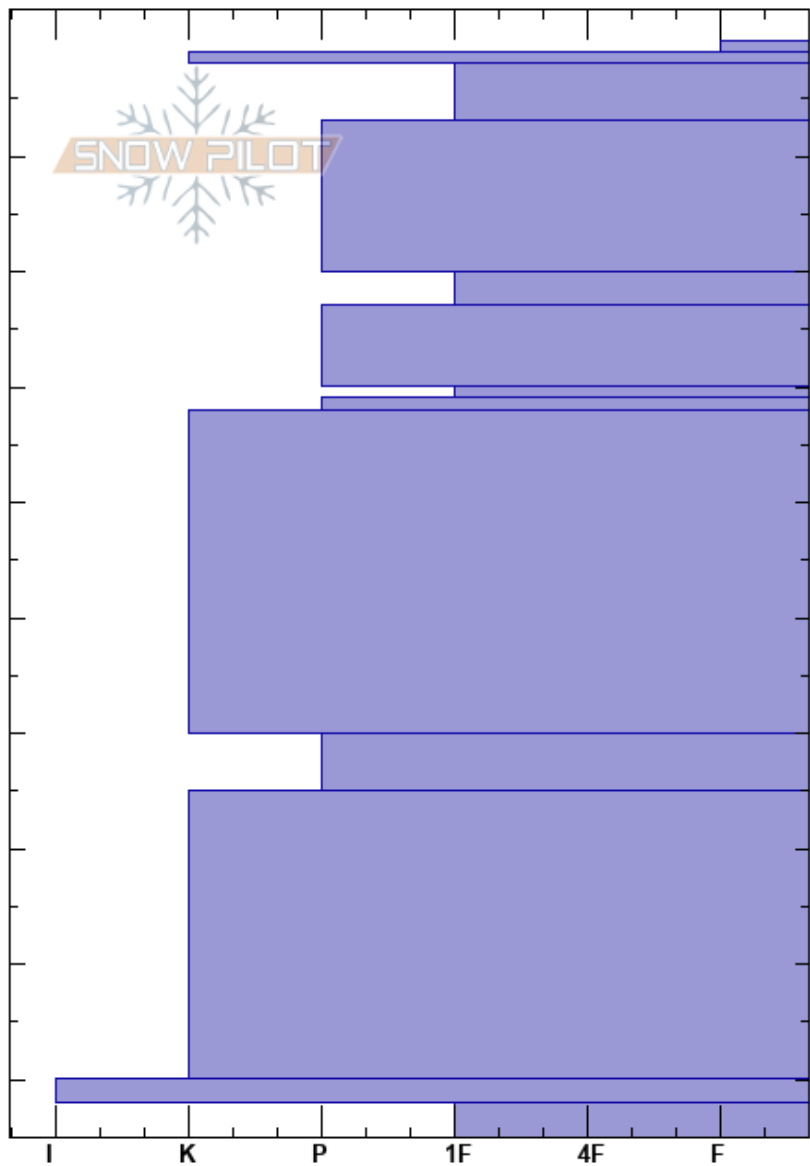

Pot Belly  
 Craigieburn Range  
 New Zealand  
 Elevation: 2000 m  
 Aspect: 180°  
 Specifics:

Porters Snow Safety  
 05/08/2020 - 12:00  
 Co-ord:  
 Slope Angle: 38°  
 Wind Loading:

Stability:  
 Air Temperature: 3°C  
 Sky Cover: FEW  
 Precipitation: NO  
 Wind: NW Calm

HS: 95  
 PF: 1  
 PS: 1  
 20-23cm: Problematic layer  
 92-95cm: moist

Depth (cm)	Crystal		Moisture	$\rho$ kg/m <sup>3</sup>	Stability tests & Layer comments
	Form	Size			
0-5	∇	1-2			
5-10	⊙⊙				
10-15	•	2			
15-20	•	0.5-1			
20-25	•	1			
25-30	•	0.5			
30-35	•	1			
35-40	⊙	3			
40-50	⊙	3			
50-60	⊙	2-3			
60-70	⊙	2-10			
70-80					
80-90					
90-95	□	2			

ECTX Sam jump SP -20

92-95cm: moist

Notes: