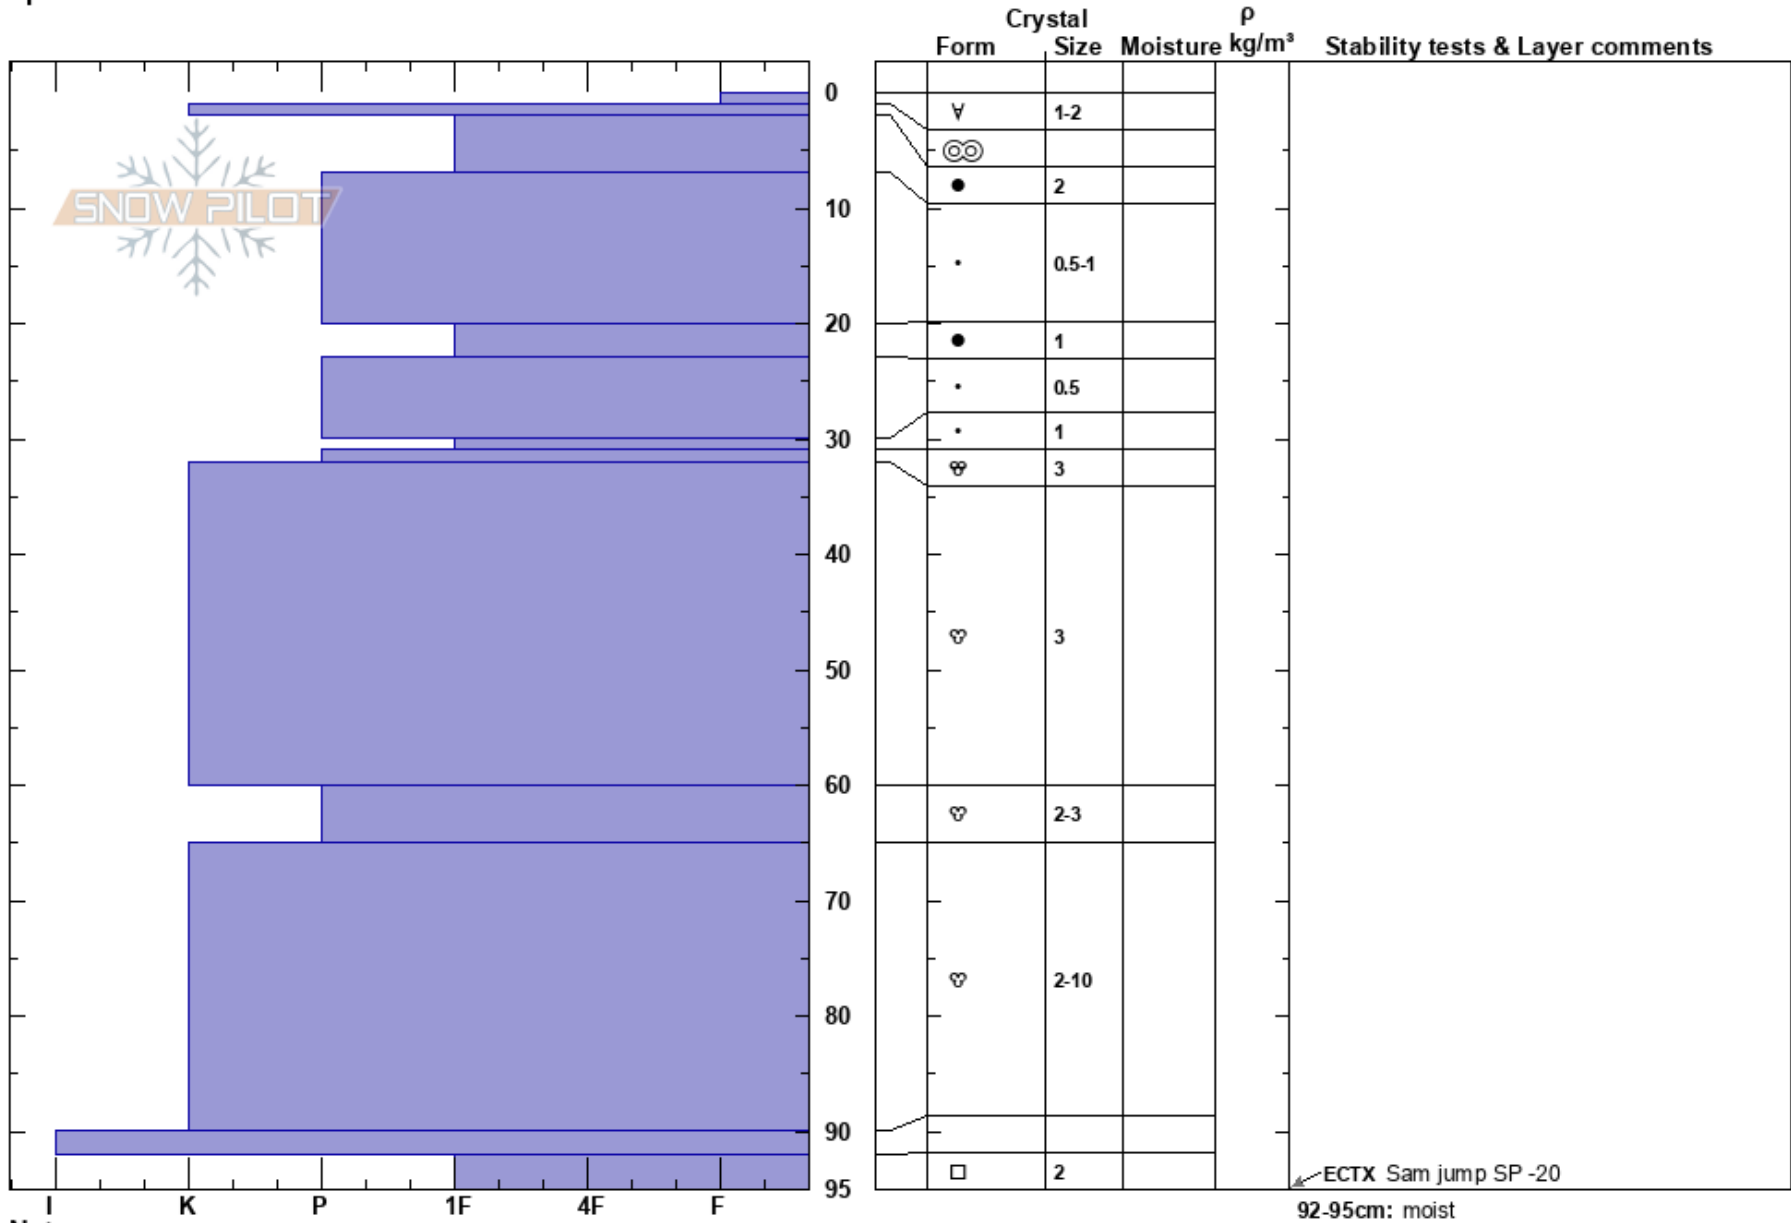

Pot Belly  
 Craigieburn Range  
 New Zealand  
 Elevation: 2000 m  
 Aspect: 180°  
 Specifics:

Porters Snow Safety  
 05/08/2020 - 12:00  
 Co-ord:  
 Slope Angle: 38°  
 Wind Loading:

Stability:  
 Air Temperature: 3°C  
 Sky Cover: FEW  
 Precipitation: NO  
 Wind: NW Calm  
 HS:95  
 PF: 1  
 PS: 1  
 Layer Notes:  
 20-23cm: Problematic layer  
 92-95cm: moist

Notes:

92-95cm: moist