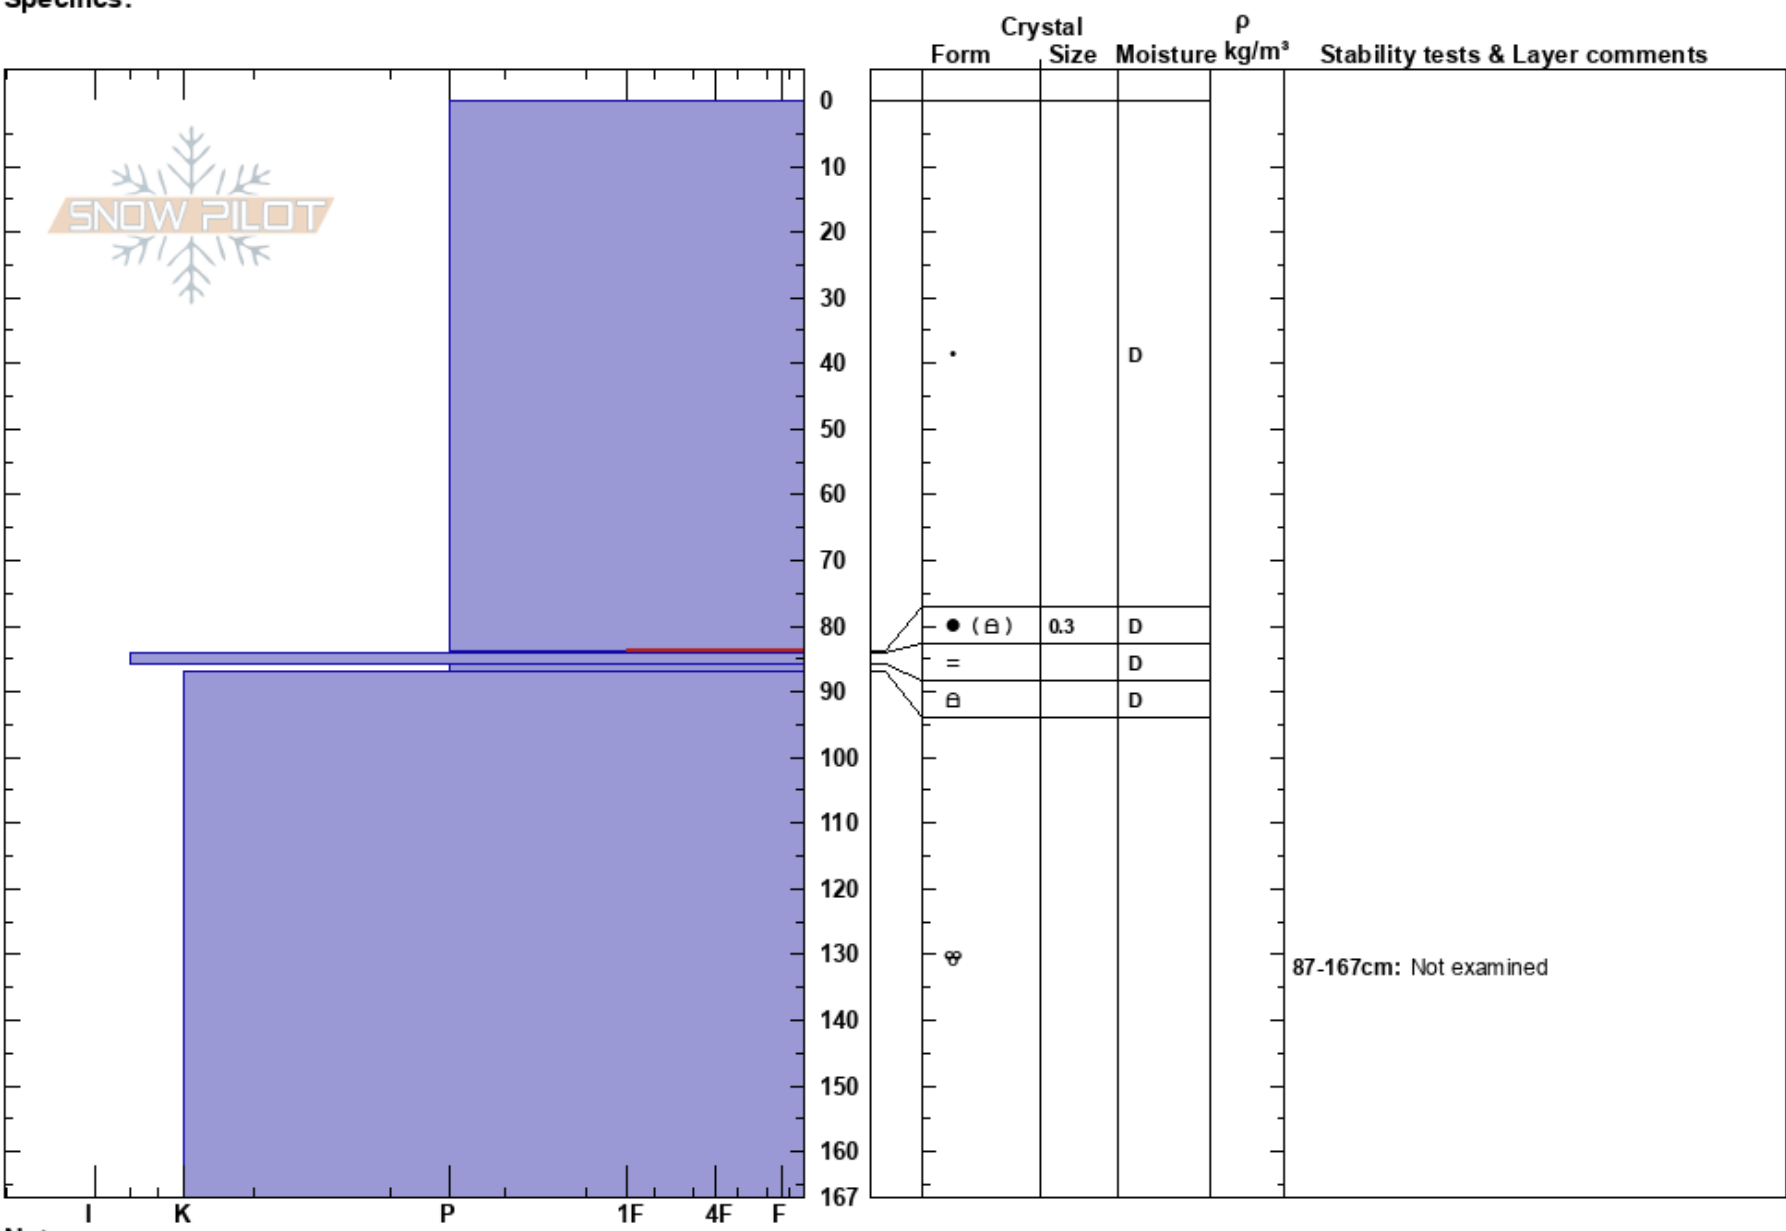

Bruddkant på Svartberg
 Lyngen Alps
 Norway
Elevation: 450 m
Aspect: 90°
Specifics:

Patrik Jonsson
 22/03/2017 - 14:00
Co-ord: 69.59495N, 20.24222E
Slope Angle: 30°
Wind Loading:

Stability:
Air Temperature: 0°C
Sky Cover: CLR
Precipitation: NO
Wind:

HS: 167
Layer Notes:
 84-84.1cm: Problematic layer
 87-167cm: Not examined

Notes: