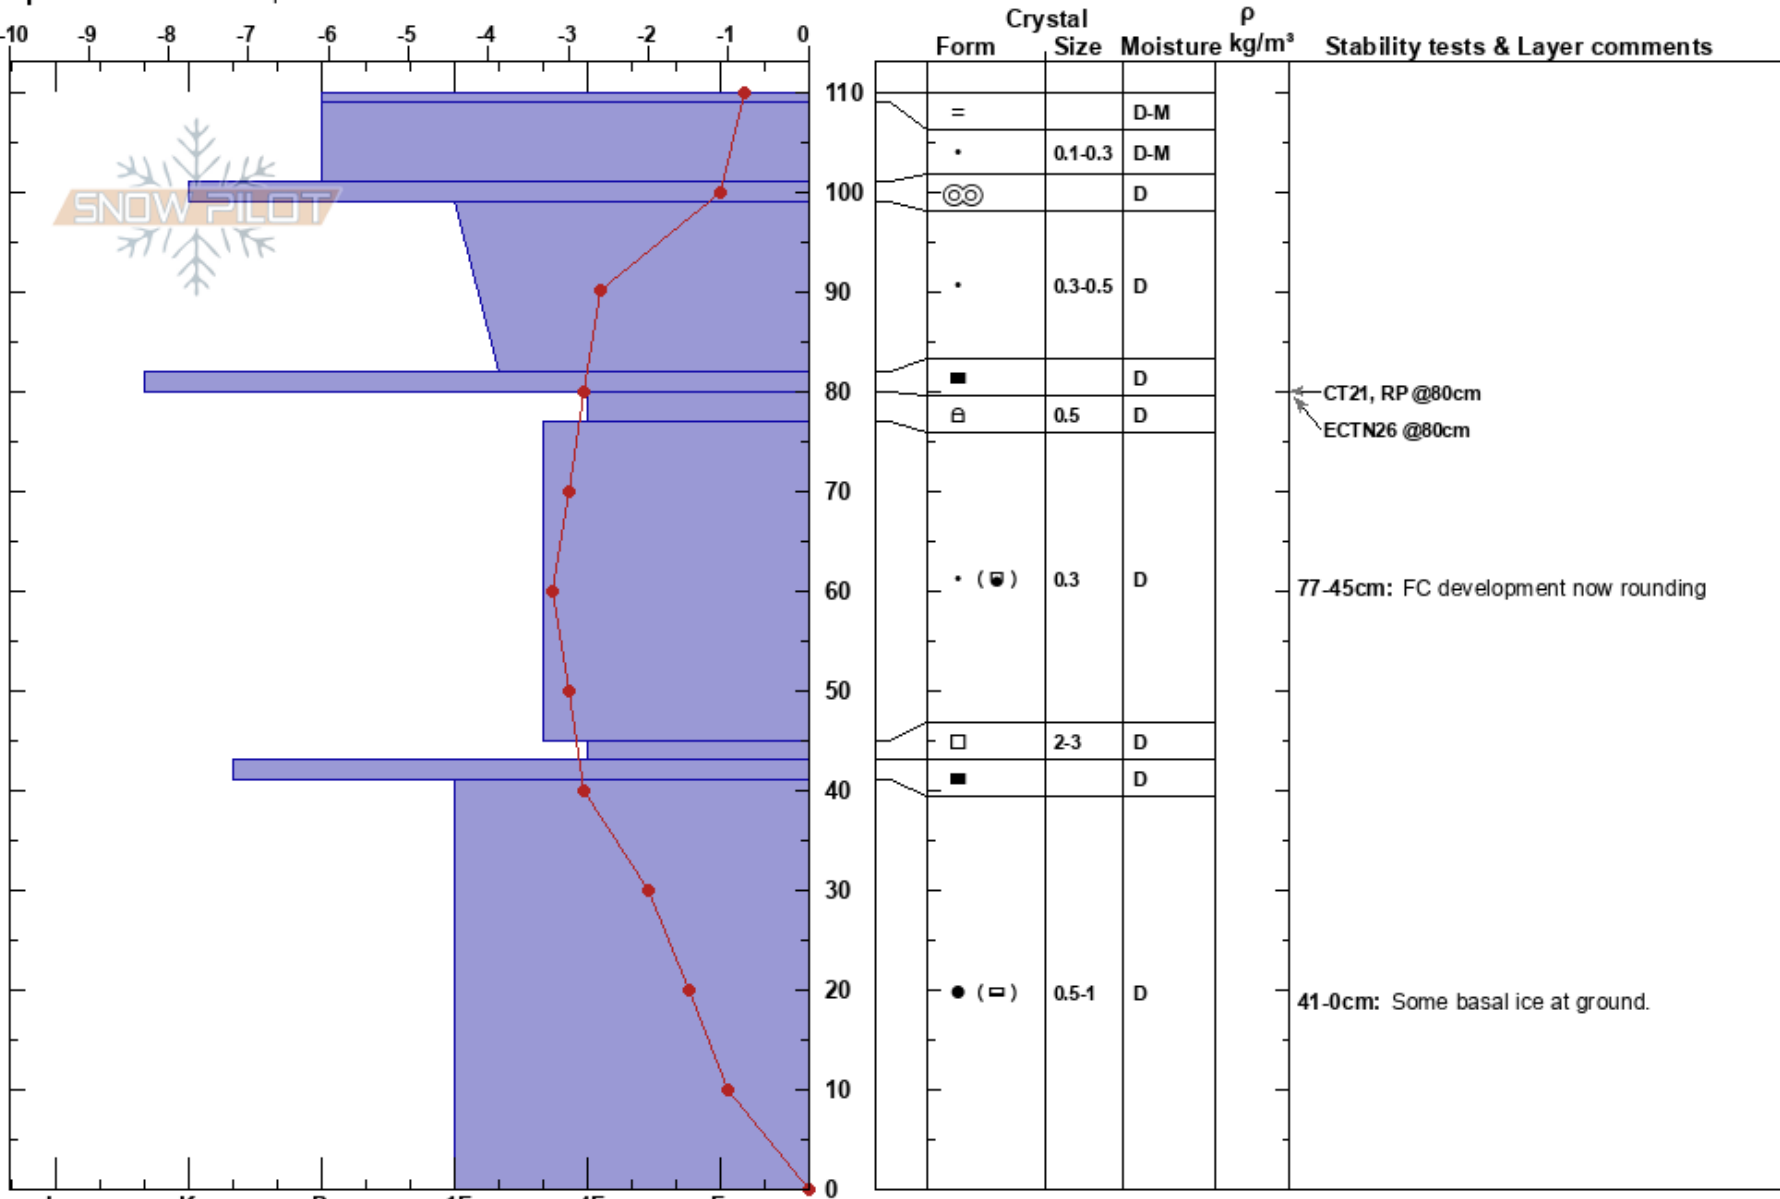

Eagles nest
 Remarkables Range
 New Zealand
 Elevation: 1950 m
 Aspect: S
 Specifics: We skied slope

Remarks Snow Safety
 30/07/2020 - 13:00
 Co-ord: -45.05015S, 168.82842E
 Slope Angle: 37°
 Wind Loading:

Stability:
 Air Temperature: 2°C
 Sky Cover: OVC
 Precipitation: NO
 Wind: Calm

HS: 110
 PF: 3
 PS: 3
 Layer Notes:
 80-77cm: Problematic layer
 77-45cm: FC development now rounding
 41-0cm: Some basal ice at ground.

Notes: Generally consolidated. Recent warm temps, rain and cloud cover encouraging a trend of rounding throughout the snowpack.