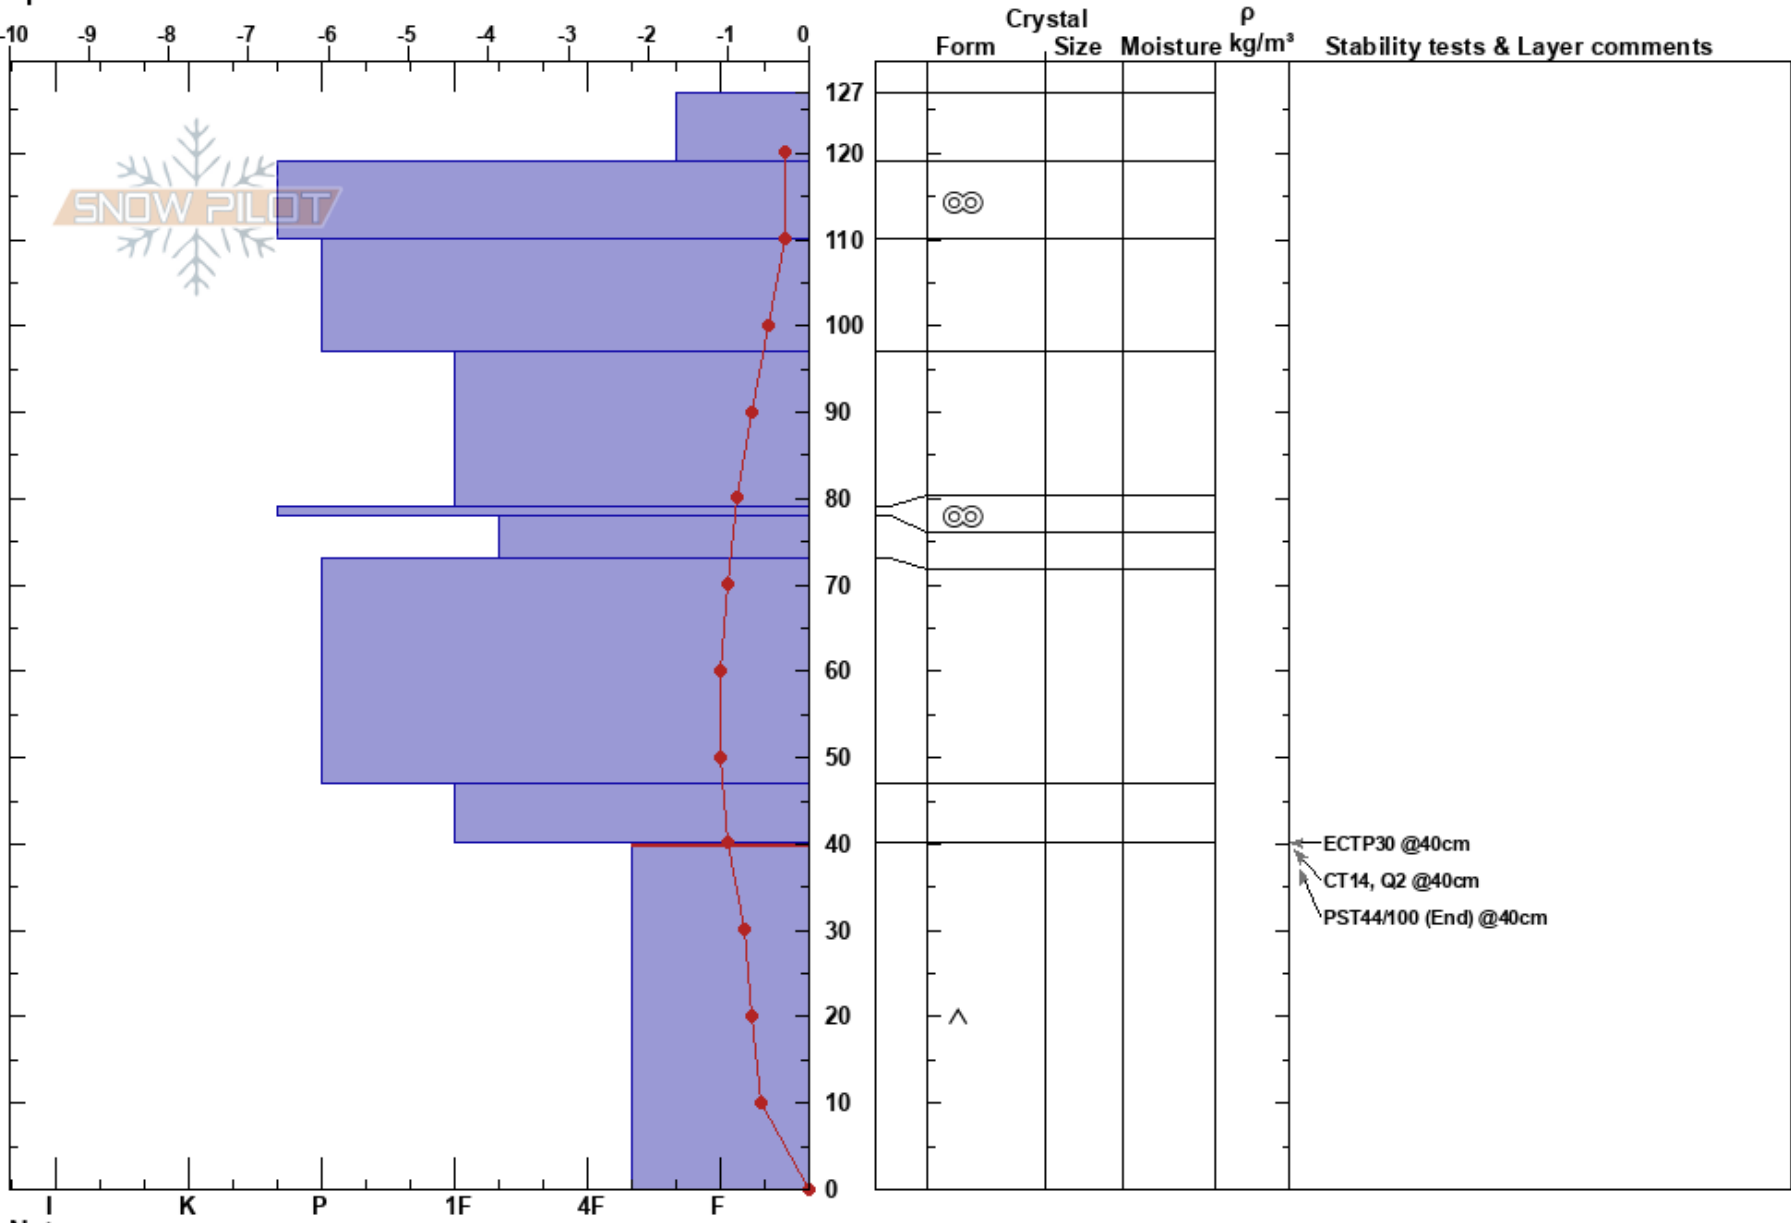

Sunlight Basin
 Madison Range-S
 MT
 Elevation: 9500 ft
 Aspect: 110°
 Specifics:

Doug Chabot-Admin
 03/20/2017 - 10:45am
 Co-ord: 44.97939N, -111.31017W
 Slope Angle: 33°
 Wind Loading: previous

Stability: Good
 Air Temperature: -0.3°C
 Sky Cover: OVC
 Precipitation: NO
 Wind: Calm

HS: 127
 Layer Notes:
 40-0cm: Problematic layer

Notes: