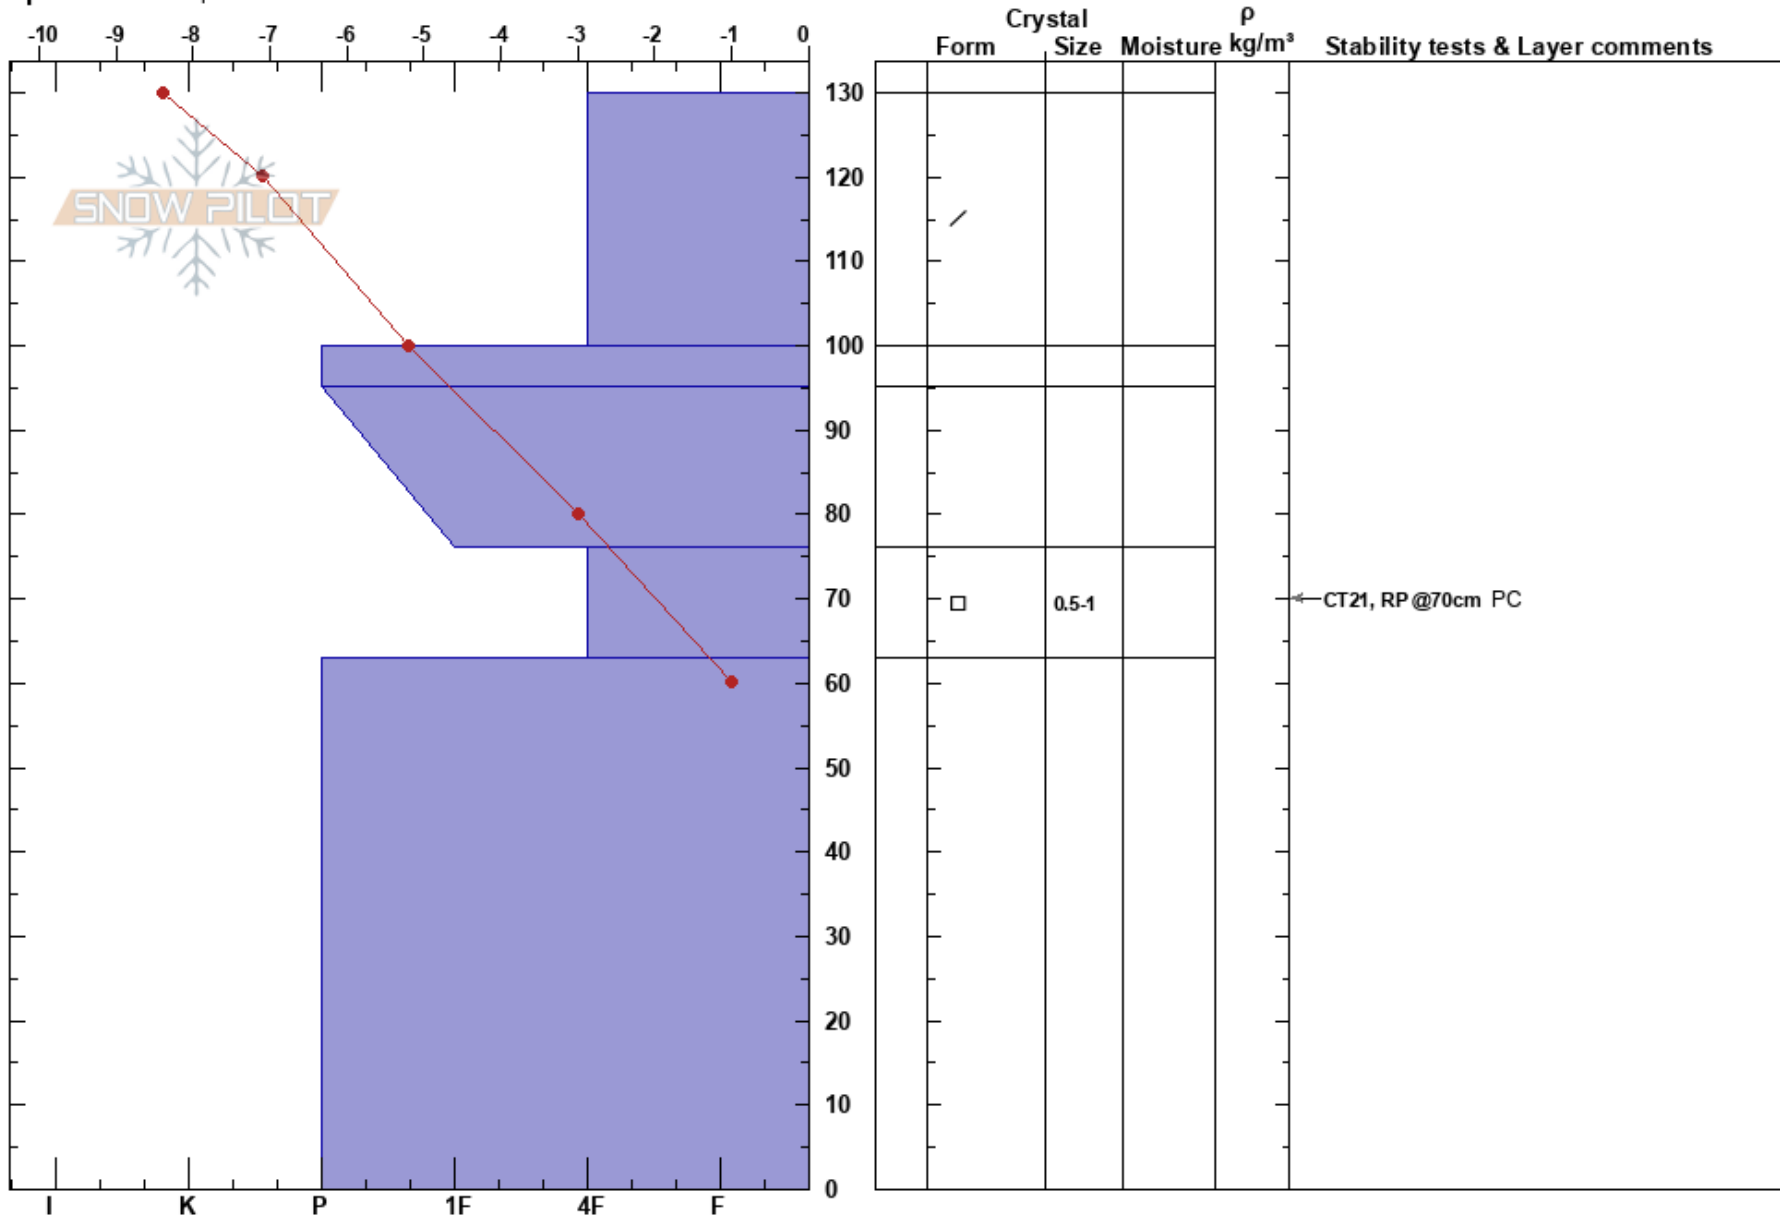

Mahanga WP
 Nelson Lakes
 New Zealand
Elevation: 1962 m
Aspect: 225°
Specifics: Poor pit location

Seán Mulvany
 28/07/2020 - 12:28
Co-ord:
Slope Angle: 34°
Wind Loading:

Stability: **HS:** 130 **Layer Notes:**
Air Temperature: -2°C **PF:** 23 76-63cm: Problematic layer
Sky Cover: SCT
Precipitation: NO
Wind: N Light Breeze