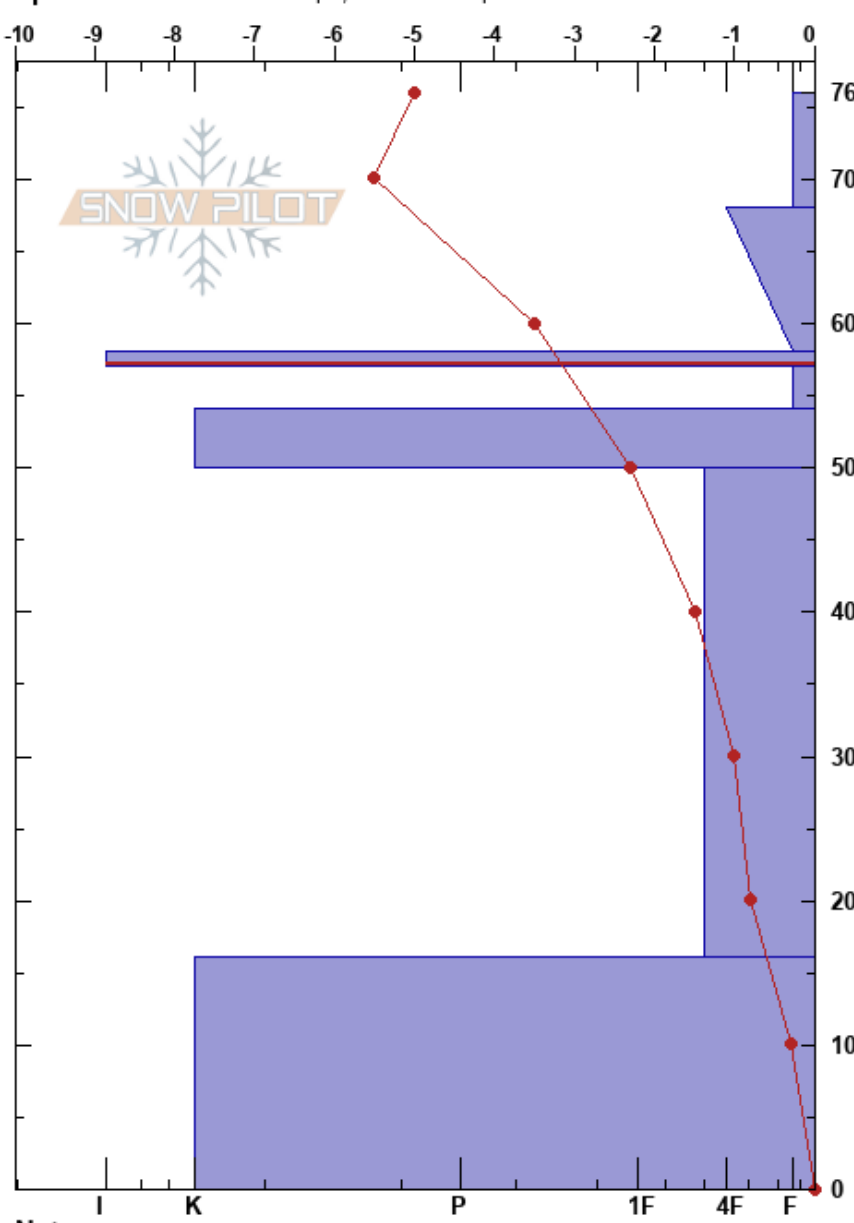

Steinskarfjellet lo
 Kvaløya
 Norway
 Elevation: 233 m
 Aspect: N
 Specifics: Ski tracks on slope; We skied slope

Paul Velsand
 22/03/2017 - 00:45
 Co-ord: 33W 639468E 7732280N
 Slope Angle: 5°
 Wind Loading: no

Stability: Fair
 Air Temperature: 1°C
 Sky Cover: CLR
 Precipitation: NO
 Wind: SW Light Breeze

HS: 76
 PF: 30 58-57cm: Problematic layer

Form	Crystal		Moisture	ρ kg/m ³	Stability tests & Layer comments
	Size				
/	1		D	110	
/	0.5		D	150	
■					← ECTP7 @57cm Q3
/ (□)	0.5		D		
♡	1-2		D	380	← ECTN30 @50cm
.	0.3		D	300	
♡	2-3		D	460	

Notes: Snow height iButton: 78 cm.