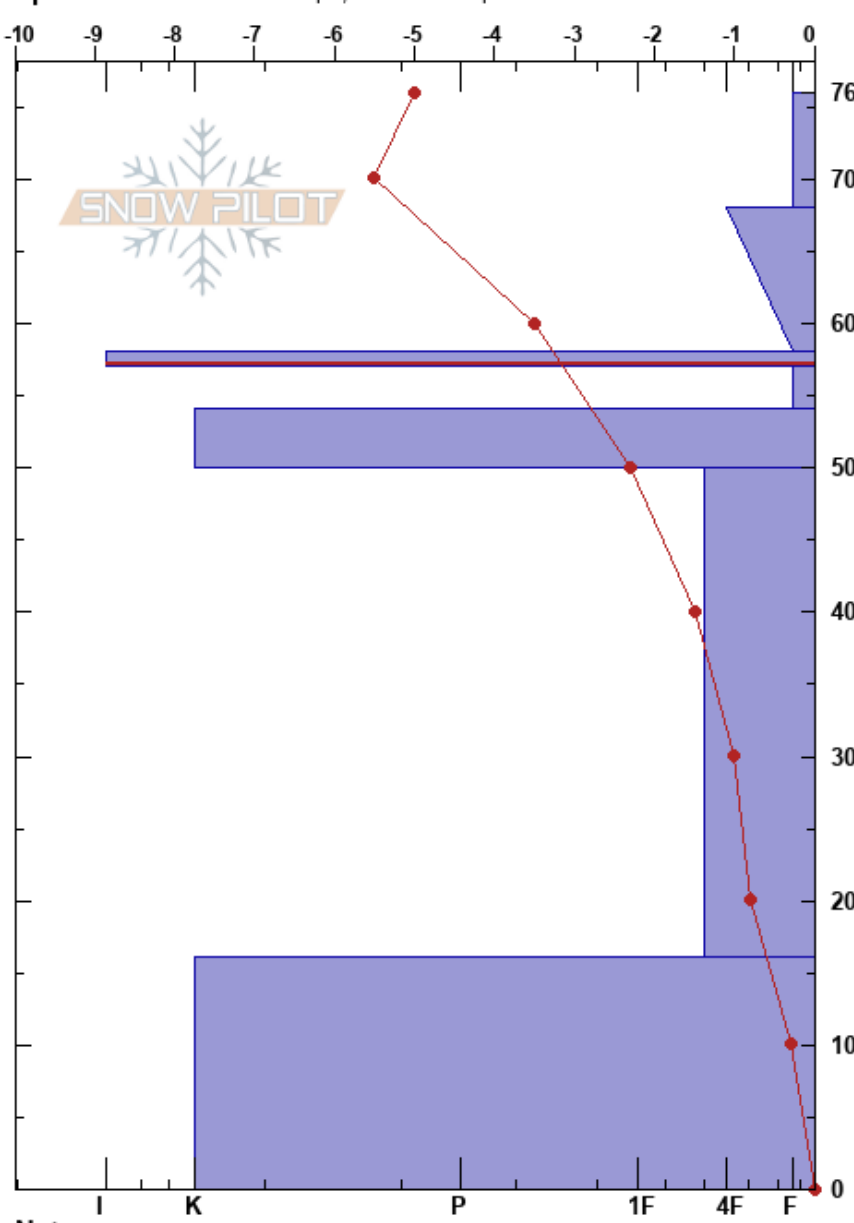

Steinskarfjellet lo  
 Kvaløya  
 Norway  
 Elevation: 233 m  
 Aspect: N  
 Specifics: Ski tracks on slope; We skied slope

Paul Velsand  
 22/03/2017 - 00:45  
 Co-ord: 33W 639468E 7732280N  
 Slope Angle: 5°  
 Wind Loading: no

Stability: Fair  
 Air Temperature: 1°C  
 Sky Cover: CLR  
 Precipitation: NO  
 Wind: SW Light Breeze

HS: 76  
 PF: 30 58-57cm: Problematic layer

Form	Crystal		Moisture	$\rho$ kg/m <sup>3</sup>	Stability tests & Layer comments
	Size				
/	1		D	110	
/	0.5		D	150	
■					← ECTP7 @57cm Q3
/ (□)	0.5		D		
♡	1-2		D	380	← ECTN30 @50cm
.	0.3		D	300	
♡	2-3		D	460	

Notes: Snow height iButton: 78 cm.