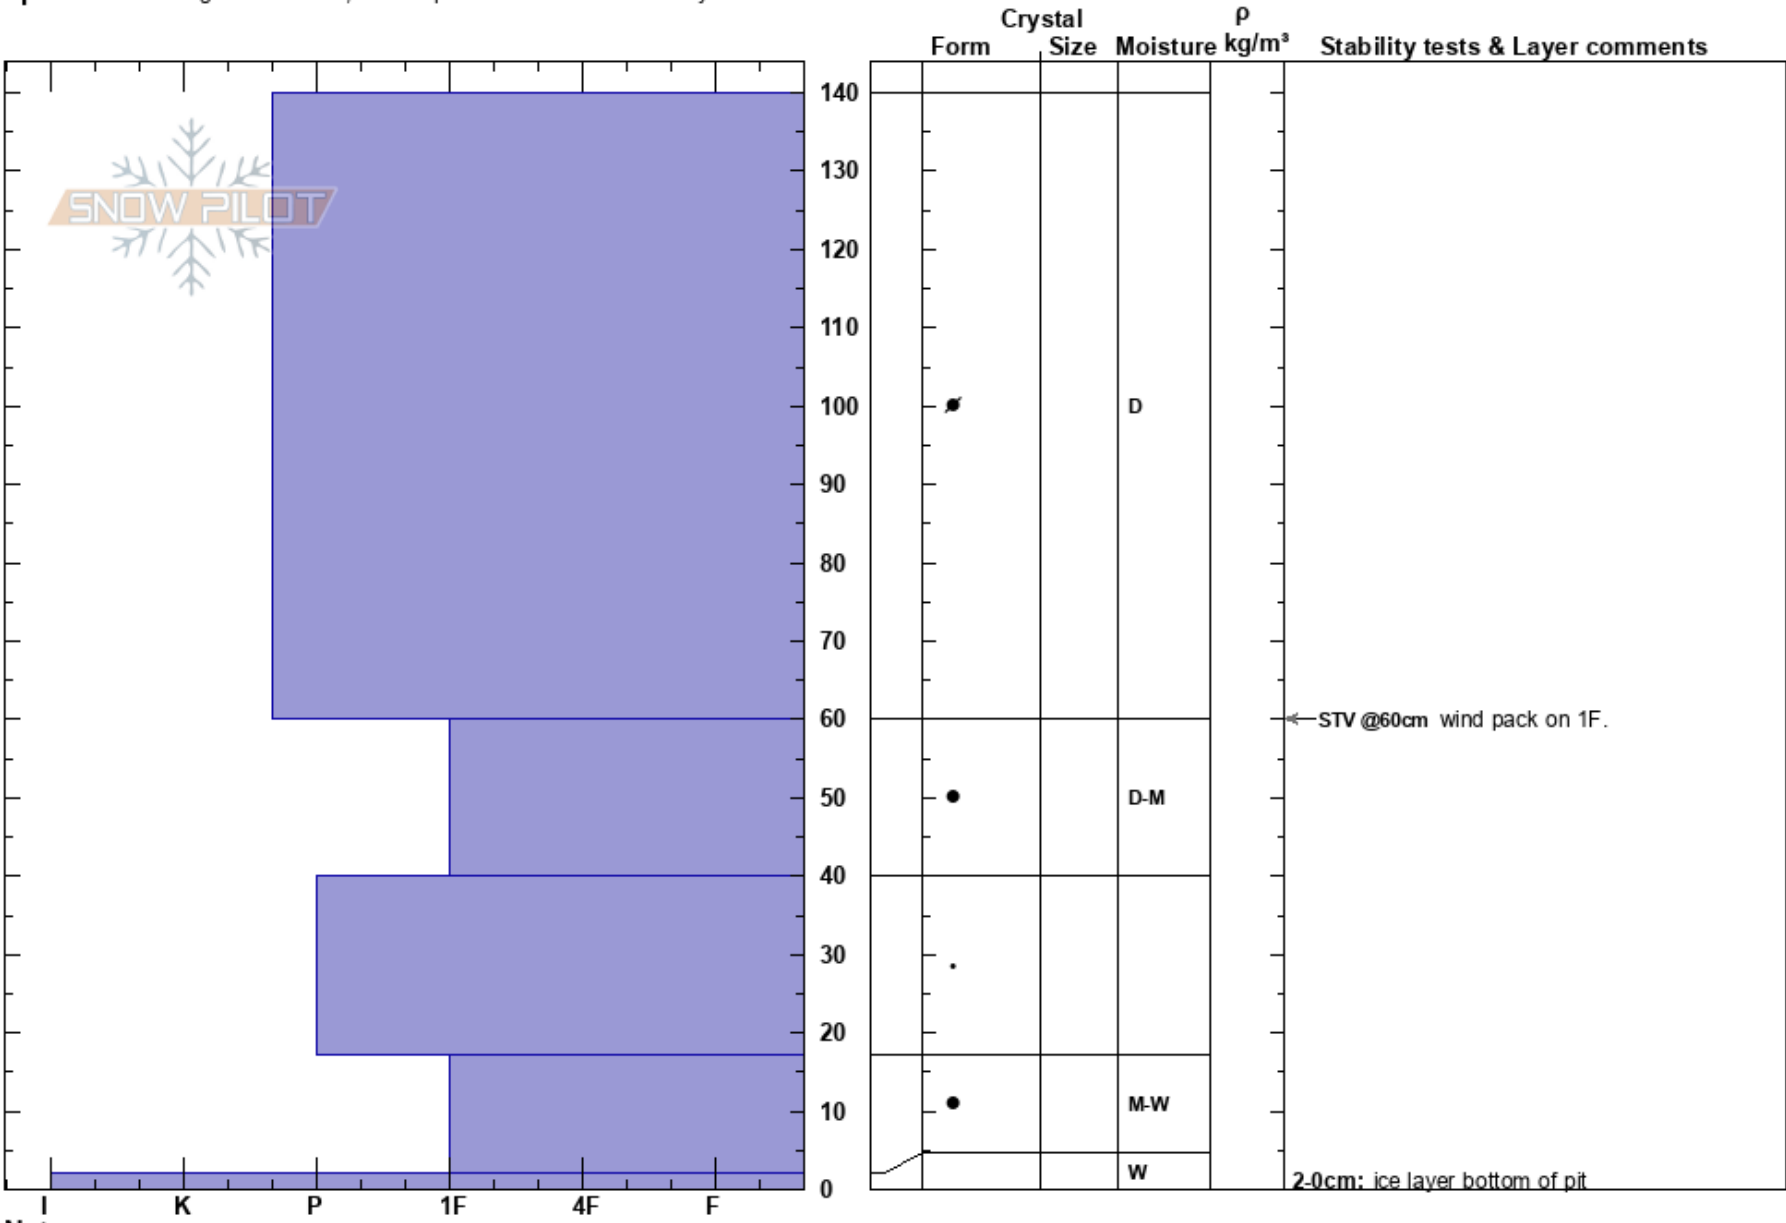

Shirt Front  
 Tukino  
 New Zealand  
**Elevation:** 1750 m  
**Aspect:** SE  
**Specifics:** Pit dug in a Ski Area; Pit is representative of backcountry

Tukino Skifield  
 25/07/2020 - 12:00  
**Co-ord:**  
**Slope Angle:** 20°  
**Wind Loading:** previous

**Stability:**  
**Air Temperature:** -3°C  
**Sky Cover:** CLR  
**Precipitation:** NO  
**Wind:** SW Calm

**HS:** 140  
**PF:** 5  
**PS:** 2  
 60-40cm: Problematic layer  
 2-0cm: ice layer bottom of pit