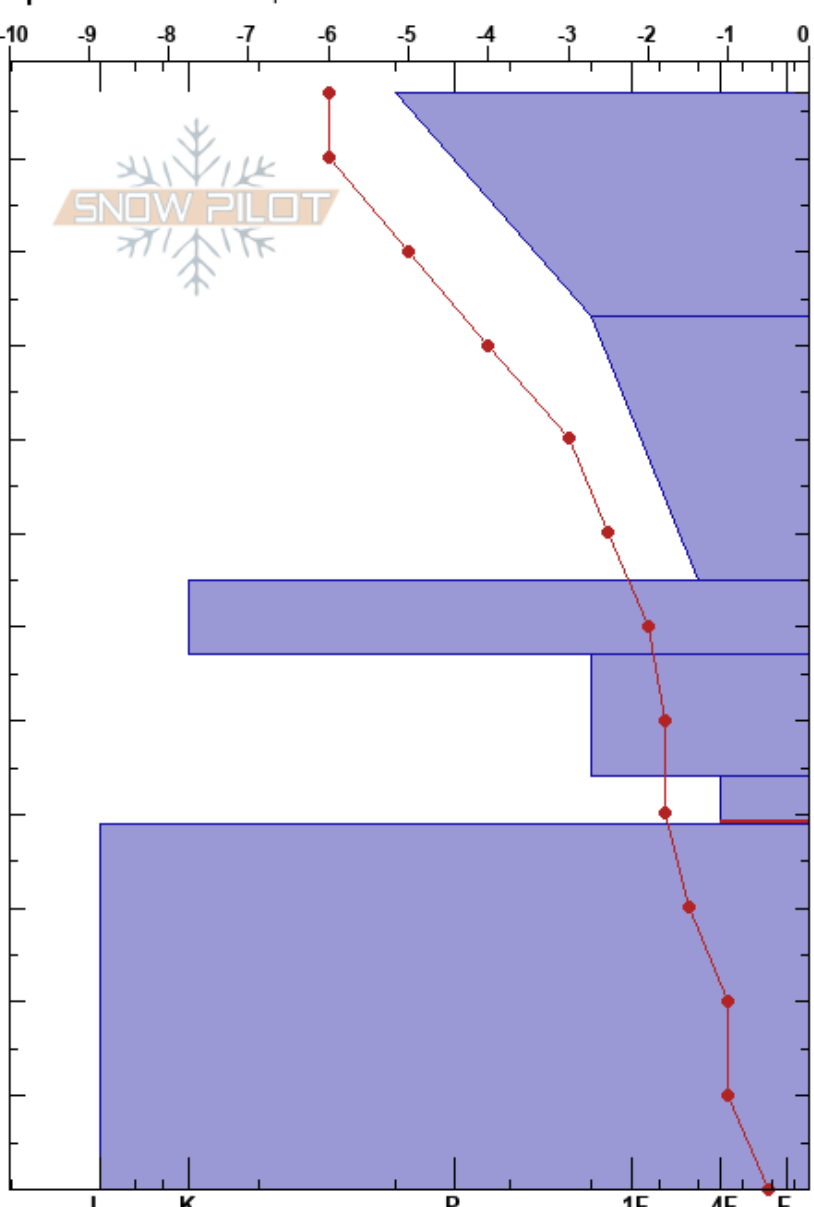

Steinskarfjellet high  
 Kvaløya  
 Norway  
 Elevation: 464 m  
 Aspect: E  
 Specifics: We skied slope

Paul Velsand  
 22/03/2017 - 10:30  
 Co-ord: 33W 640044E 7731831N  
 Slope Angle: 20°  
 Wind Loading: previous

Stability: Good  
 Air Temperature: -1.5°C  
 Sky Cover: CLR  
 Precipitation: NO  
 Wind: S Calm

HS:117 Layer Notes:

PF: 2 44-39cm: Problematic layer

Height (cm)	Crystal		Moisture	$\rho$ kg/m <sup>3</sup>	Stability tests & Layer comments
	Form	Size			
117					
110					
100	•	0.5	D	300	←ECTN23 @101cm
90					
80	• ( / )	0.5	D	270	
70					
60	• ( ♡ )	0.5	D	310	
50	•	0.5	D	320	
40	□	1	D	250	←ECTP30 @39cm Q3
30					
20	♡	2	D	400	
10					
0					←ECTX

Notes: Snow height at iButton: 85 cm.