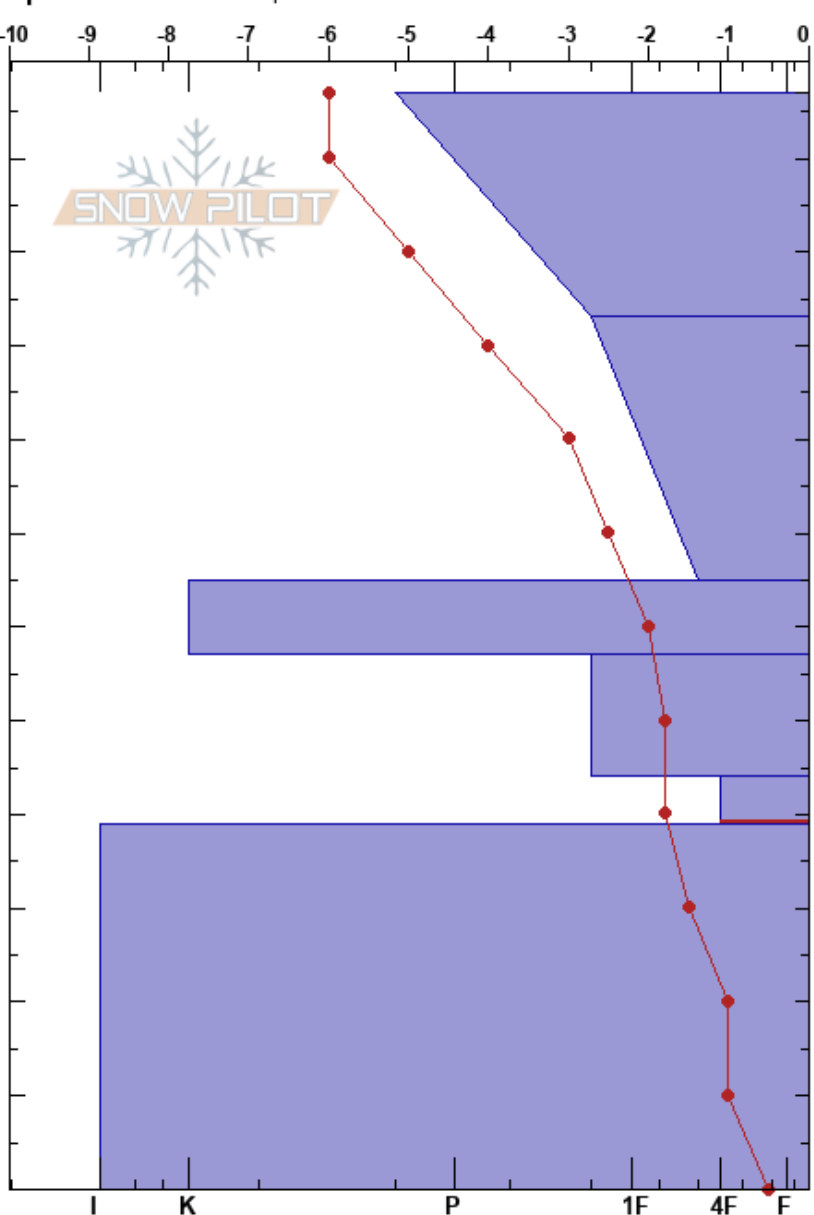

Steinskarfjellet high
 Kvaløya
 Norway
 Elevation: 464 m
 Aspect: E
 Specifics: We skied slope

Paul Velsand
 22/03/2017 - 10:30
 Co-ord: 33W 640044E 7731831N
 Slope Angle: 20°
 Wind Loading: previous

Stability: Good
 Air Temperature: -1.5°C
 Sky Cover: CLR
 Precipitation: NO
 Wind: S Calm

HS:117 Layer Notes:

PF: 2 44-39cm: Problematic layer

Height (cm)	Crystal		Moisture	ρ kg/m ³	Stability tests & Layer comments
	Form	Size			
117					
110					
100	•	0.5	D	300	←ECTN23 @101cm
90					
80	• (/)	0.5	D	270	
70					
60	• (♡)	0.5	D	310	
50	•	0.5	D	320	
40	□	1	D	250	←ECTP30 @39cm Q3
30					
20	♡	2	D	400	
10					
0					←ECTX

Notes: Snow height at iButton: 85 cm.