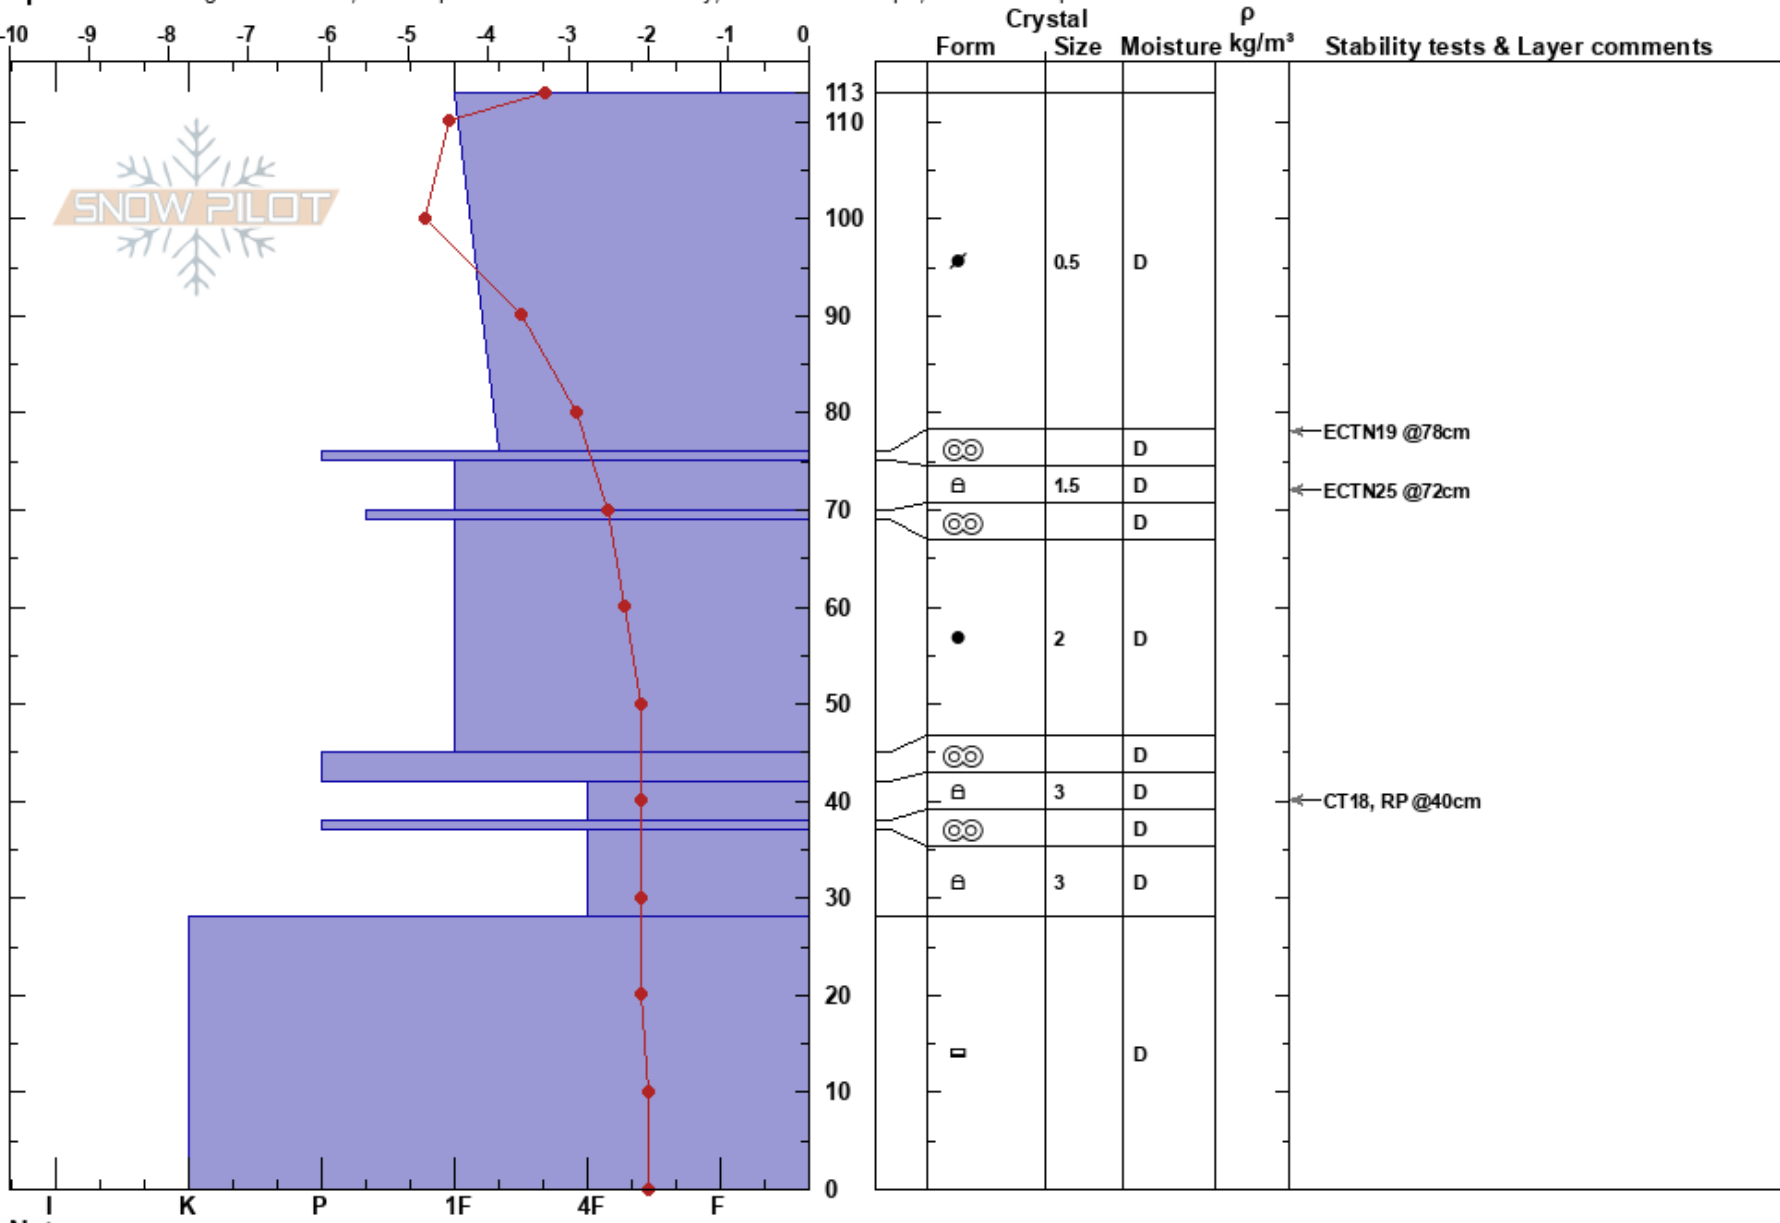

Mid Fest, Alta Chutes.
 Remarkables Range
 New Zealand
Elevation: 1940 m
Aspect: SE

Remarks Snow Safety
 25/07/2020 - 12:00
Co-ord:
Slope Angle: 32°
Wind Loading: yes

Stability:
Air Temperature: -3.3°C
Sky Cover: OVC
Precipitation: NO
Wind: NE Moderate

HS: 113
PF: 30 42-38cm: Problematic layer
PS: 10

Specifics: Pit dug in a Ski Area; Pit is representative of backcountry; Ski tracks on slope; We skied slope

Notes: